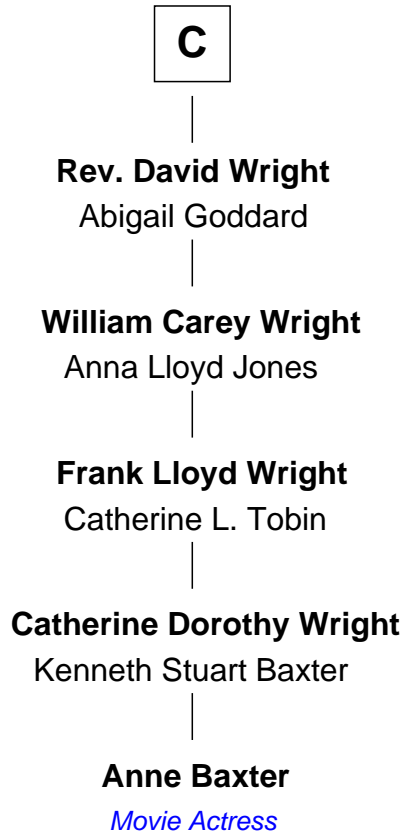

# FamousKin.com Relationship Chart of

**Anne Baxter**  
Movie Actress

14th cousin 7 times removed of

**Samuel Prescott**

*Completed Paul Revere's Midnight Ride*

FamousKin.com