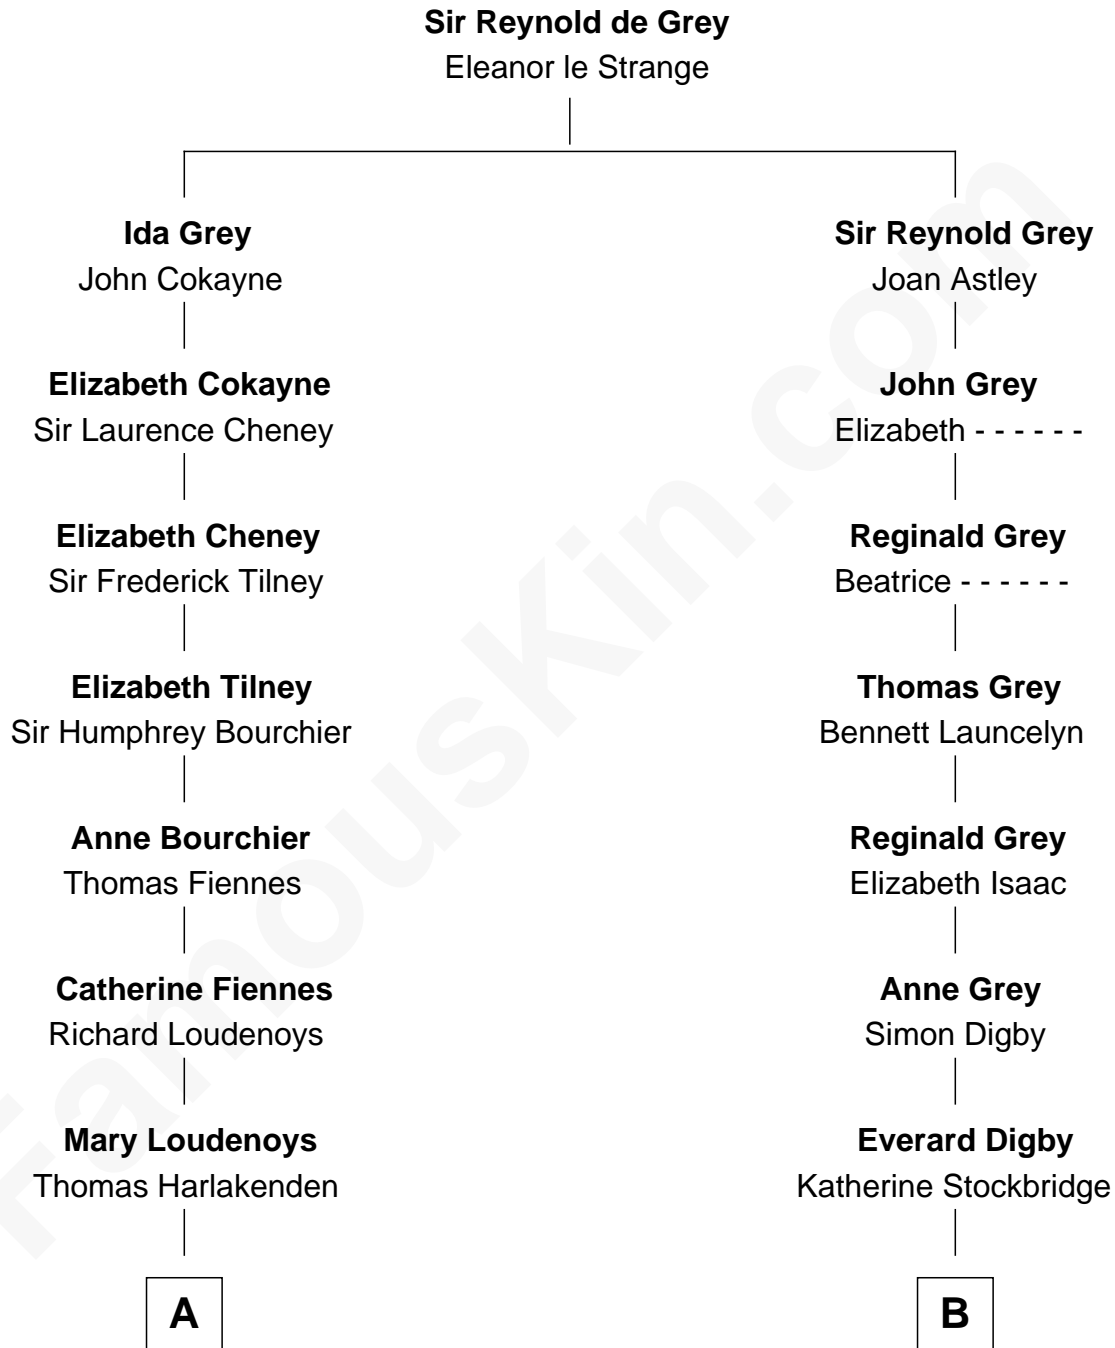

# FamousKin.com Relationship Chart of

**Anne Baxter**

*Movie Actress*

15th cousin 5 times removed of

**J.P. Morgan**

*American Banker and Art Collector*

**C**

—  
**William Carey Wright**

Anna Lloyd Jones

—  
**Frank Lloyd Wright**

Catherine L. Tobin

—  
**Catherine Dorothy Wright**

Kenneth Stuart Baxter

—  
**Anne Baxter**

*Movie Actress*

FamousKin.com