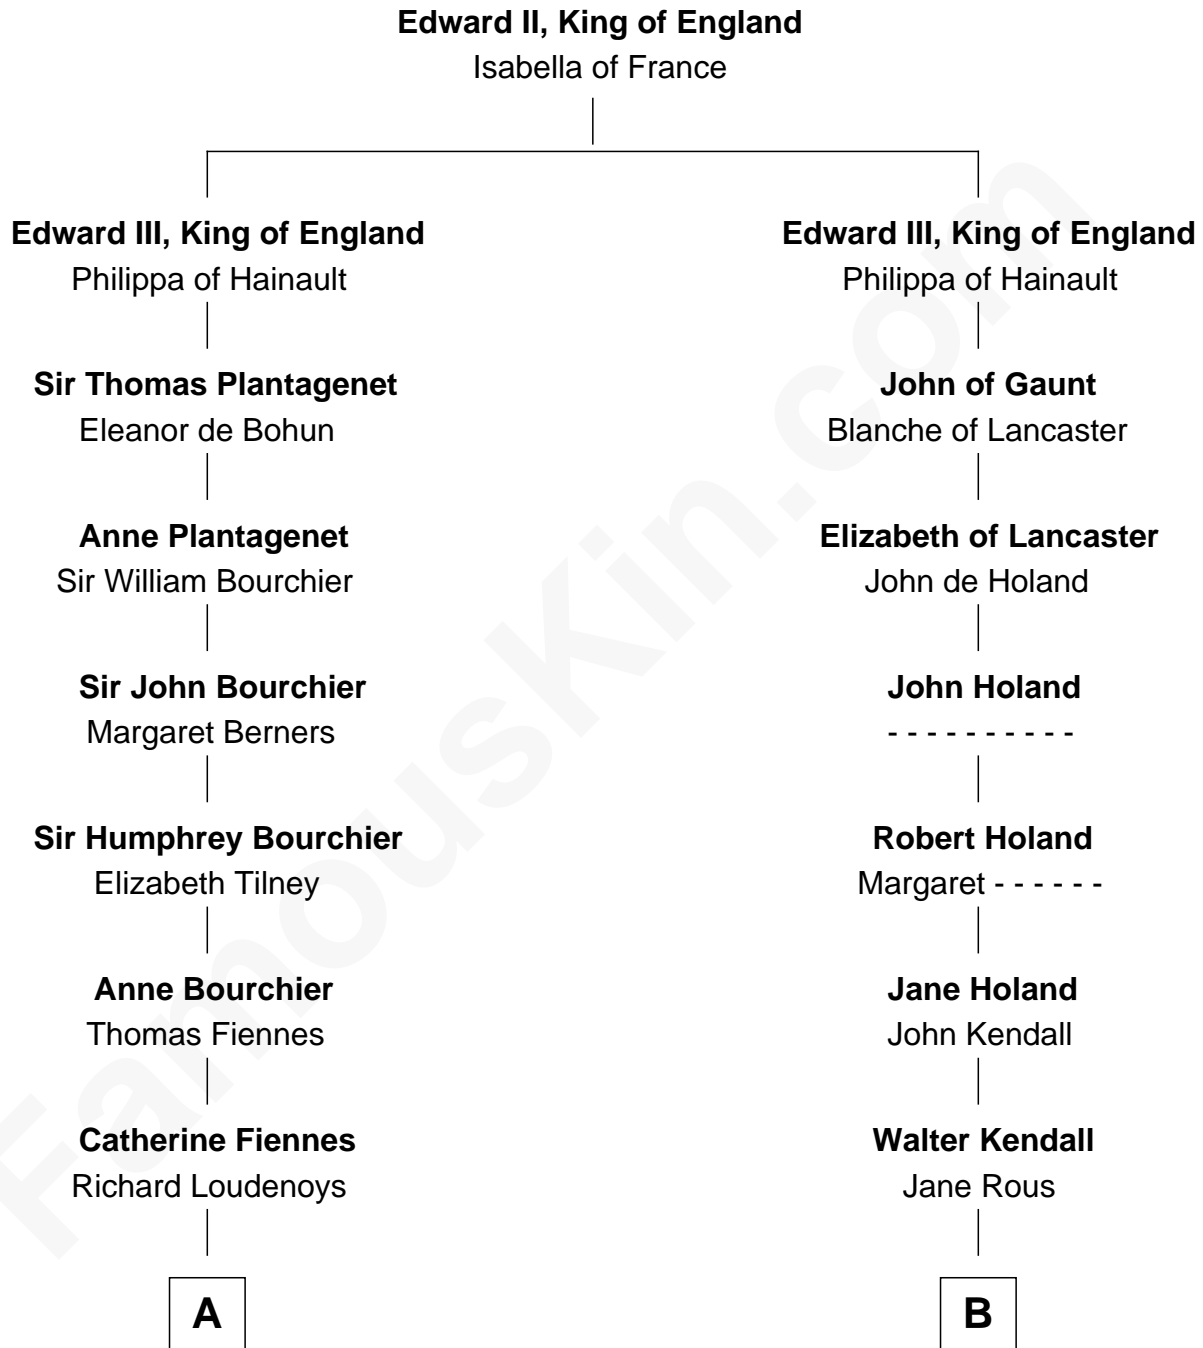

# FamousKin.com Relationship Chart of

**Anne Baxter**

*Movie Actress*

19th cousin 2 times removed of

**Juliette Gordon Low**

*Founder of the Girl Scouts*

**C**

**Rev. David Wright**

Abigail Goddard

**William Carey Wright**

Anna Lloyd Jones

**Frank Lloyd Wright**

Catherine L. Tobin

**Catherine Dorothy Wright**

Kenneth Stuart Baxter

**Anne Baxter**