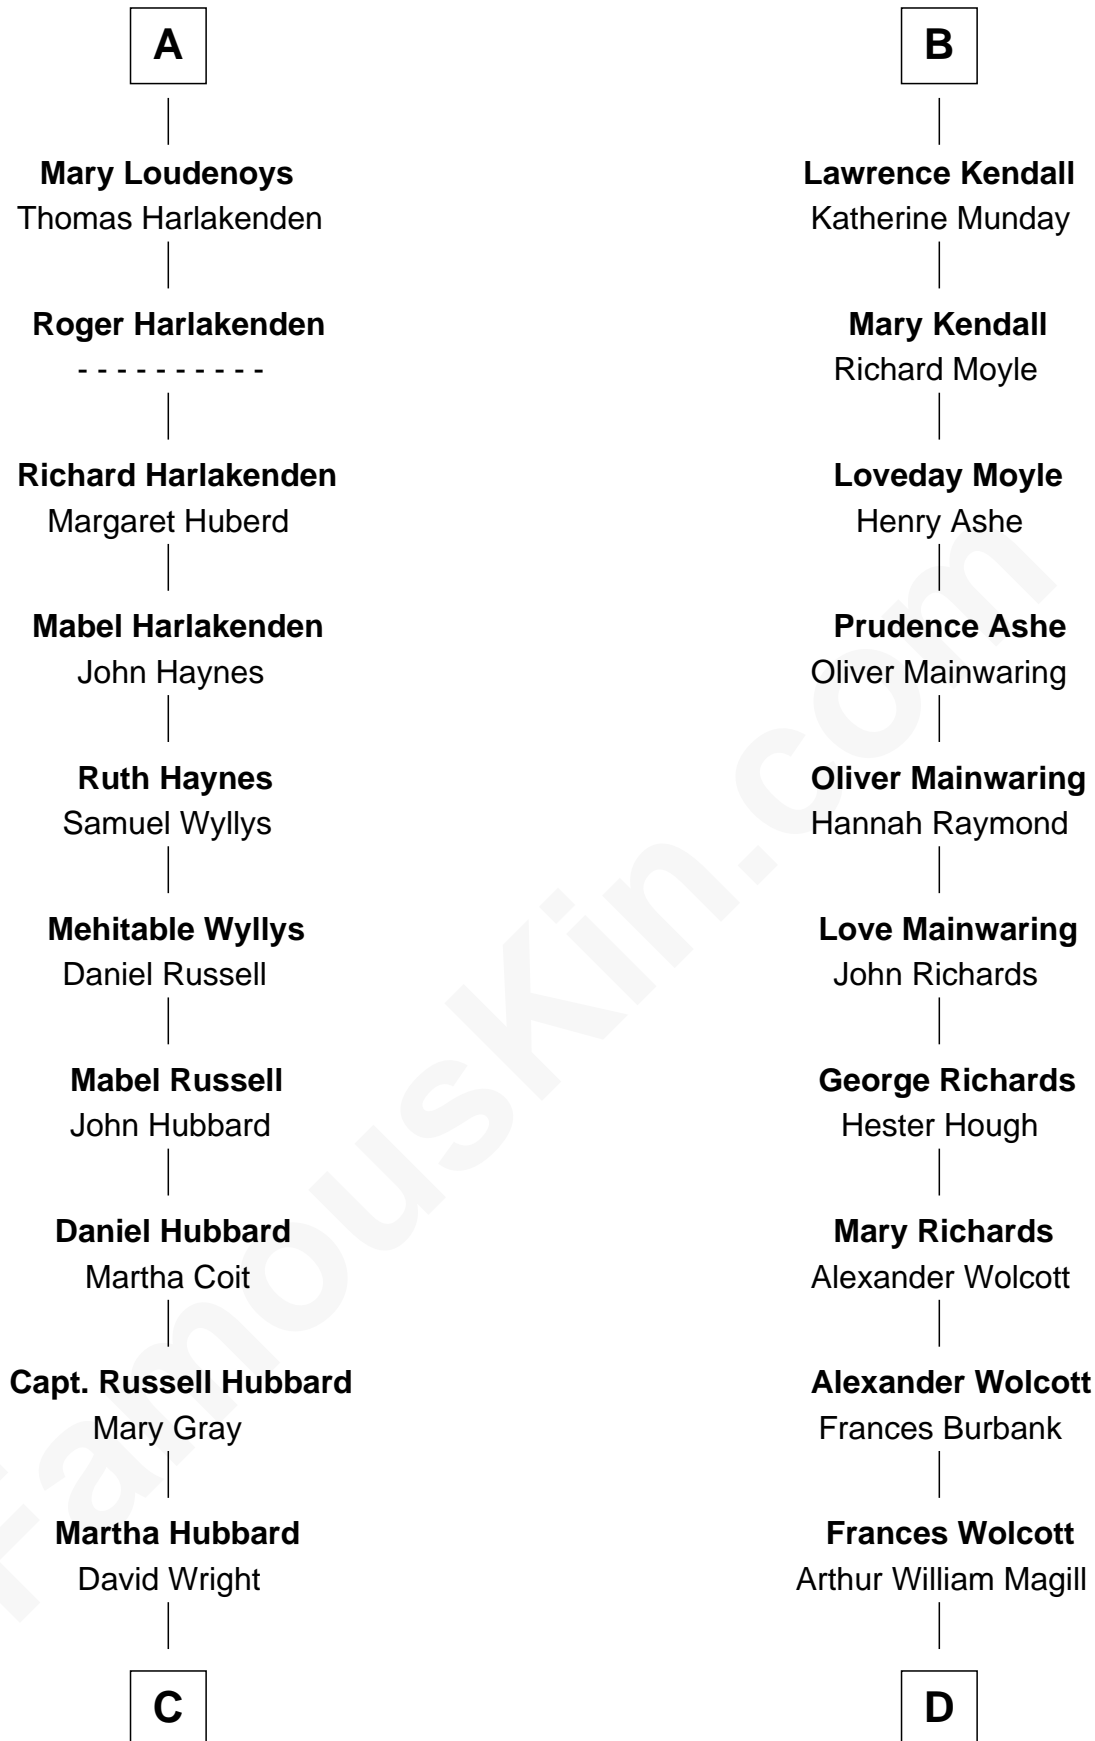

# FamousKin.com Relationship Chart of

**Anne Baxter**

*Movie Actress*

19th cousin 2 times removed of

**Juliette Gordon Low**

*Founder of the Girl Scouts*

**C**

**Rev. David Wright**

Abigail Goddard

**William Carey Wright**

Anna Lloyd Jones

**Frank Lloyd Wright**

Catherine L. Tobin

**Catherine Dorothy Wright**

Kenneth Stuart Baxter

**Anne Baxter**