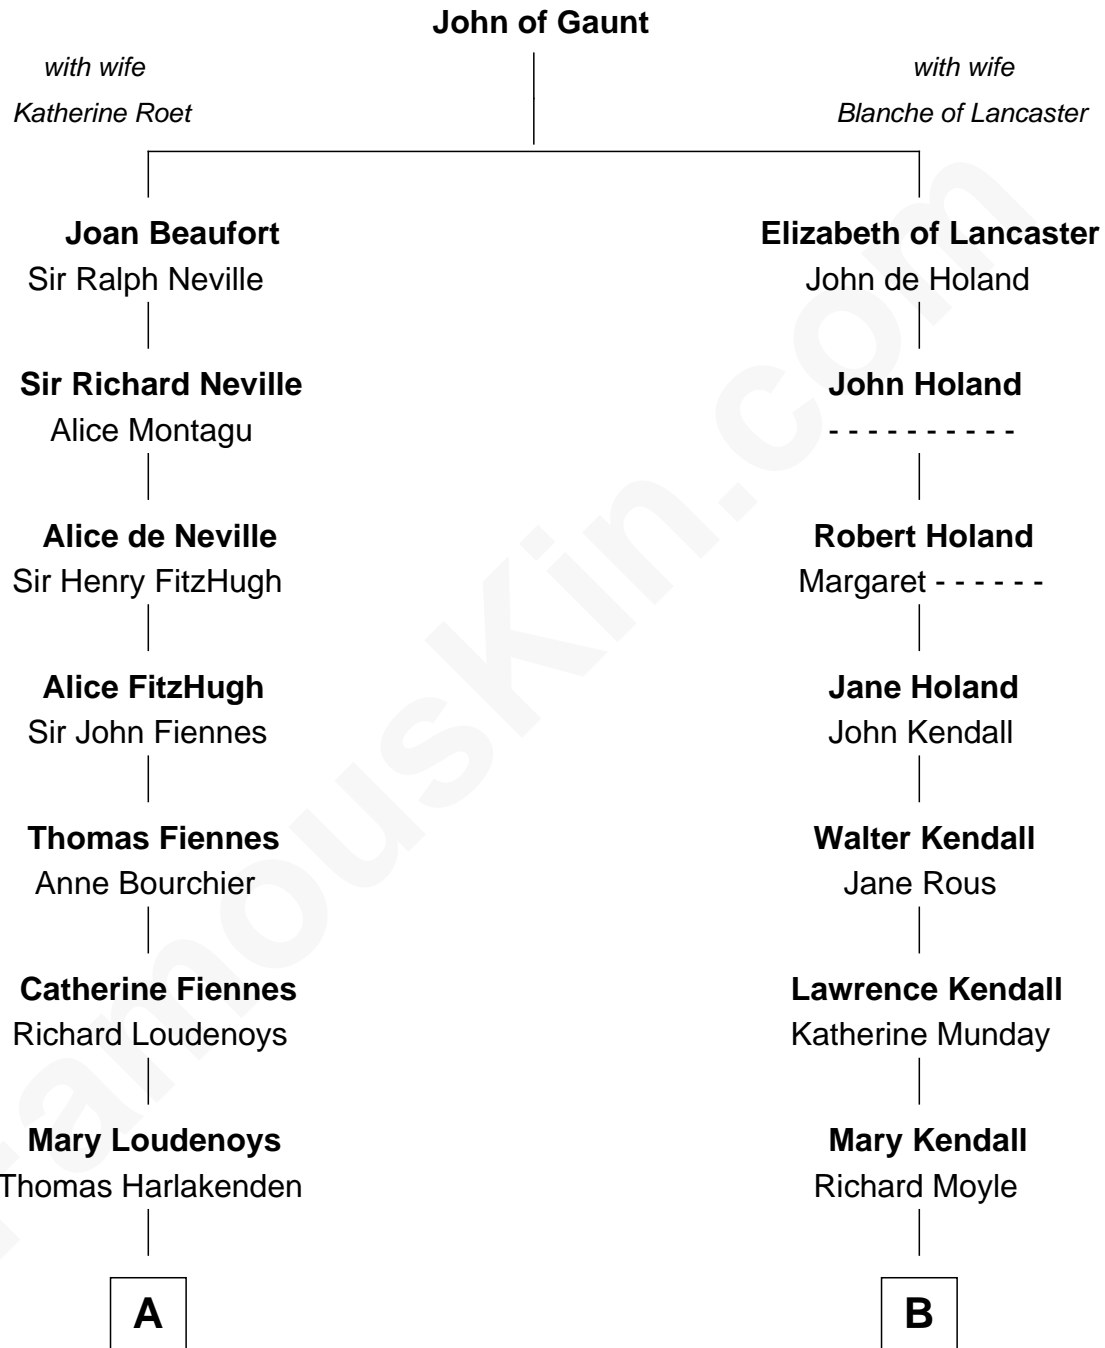

FamousKin.com Relationship Chart of

Anne Baxter

Movie Actress

17th cousin 3 times removed of

Juliette Gordon Low

Founder of the Girl Scouts

C

—
William Carey Wright

Anna Lloyd Jones

—
Frank Lloyd Wright

Catherine L. Tobin

—
Catherine Dorothy Wright

Kenneth Stuart Baxter

—
Anne Baxter

Movie Actress

FamousKin.com