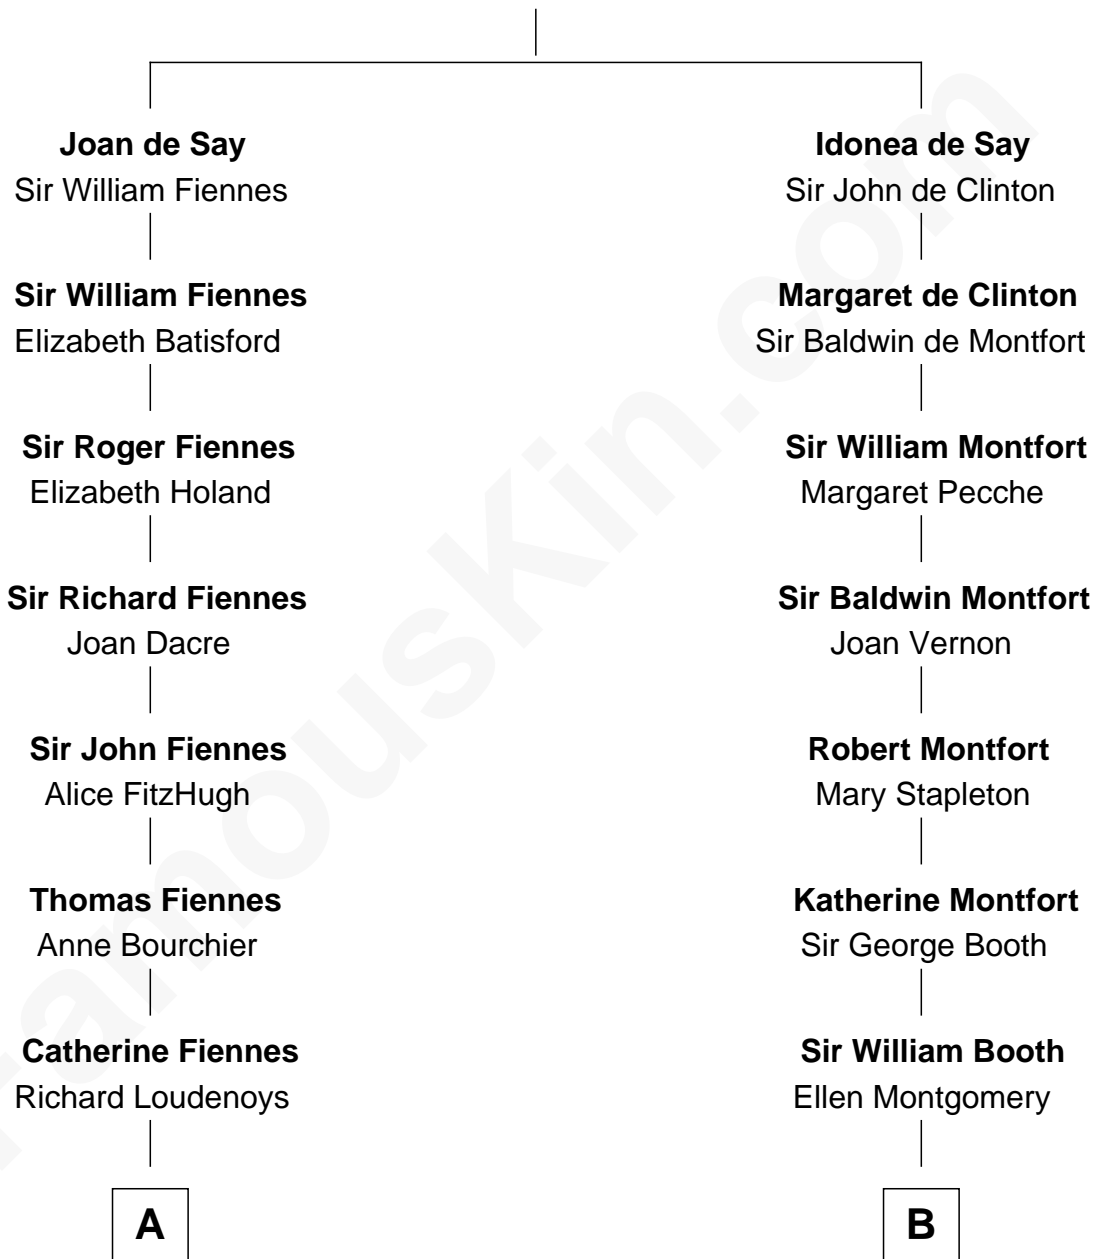

FamousKin.com Relationship Chart of

Anne Baxter
Movie Actress

17th cousin 4 times removed of

Stephen A. Douglas

Participated in Lincoln-Douglas Debates

Sir Geoffrey de Say
Maud de Beauchamp

FamousKin.com