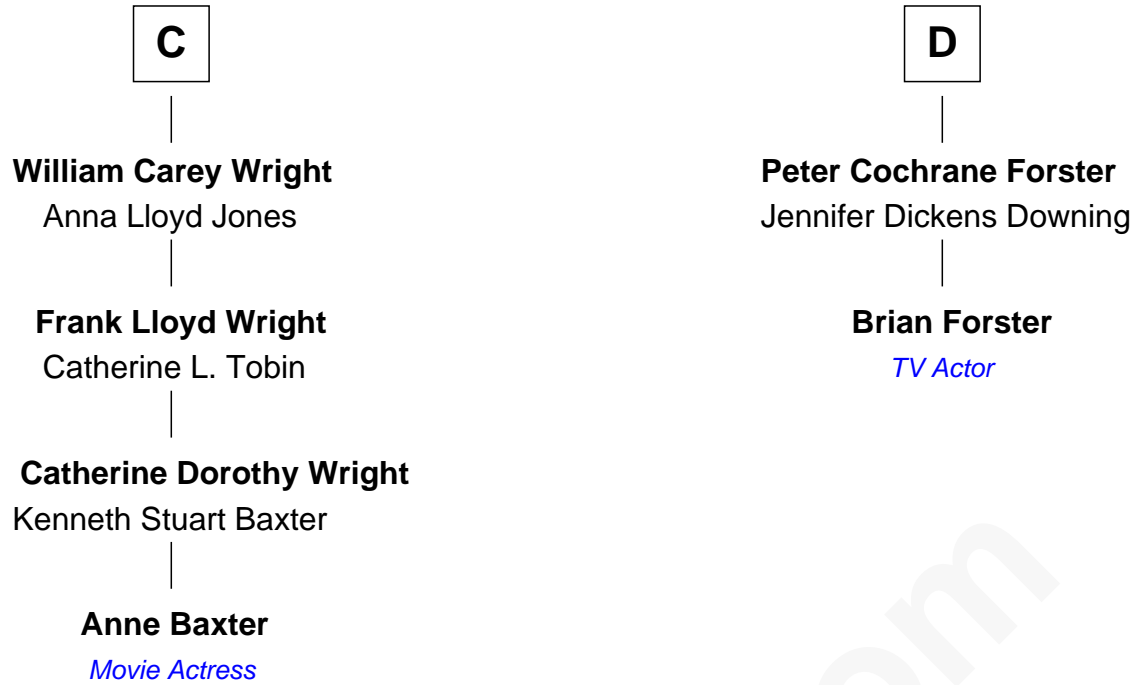

# FamousKin.com Relationship Chart of

**Anne Baxter**

*Movie Actress*

18th cousin 2 times removed of

**Brian Forster**

*TV Actor*

**Margaret de Stafford**

Sir Ralph Neville

FamousKin.com