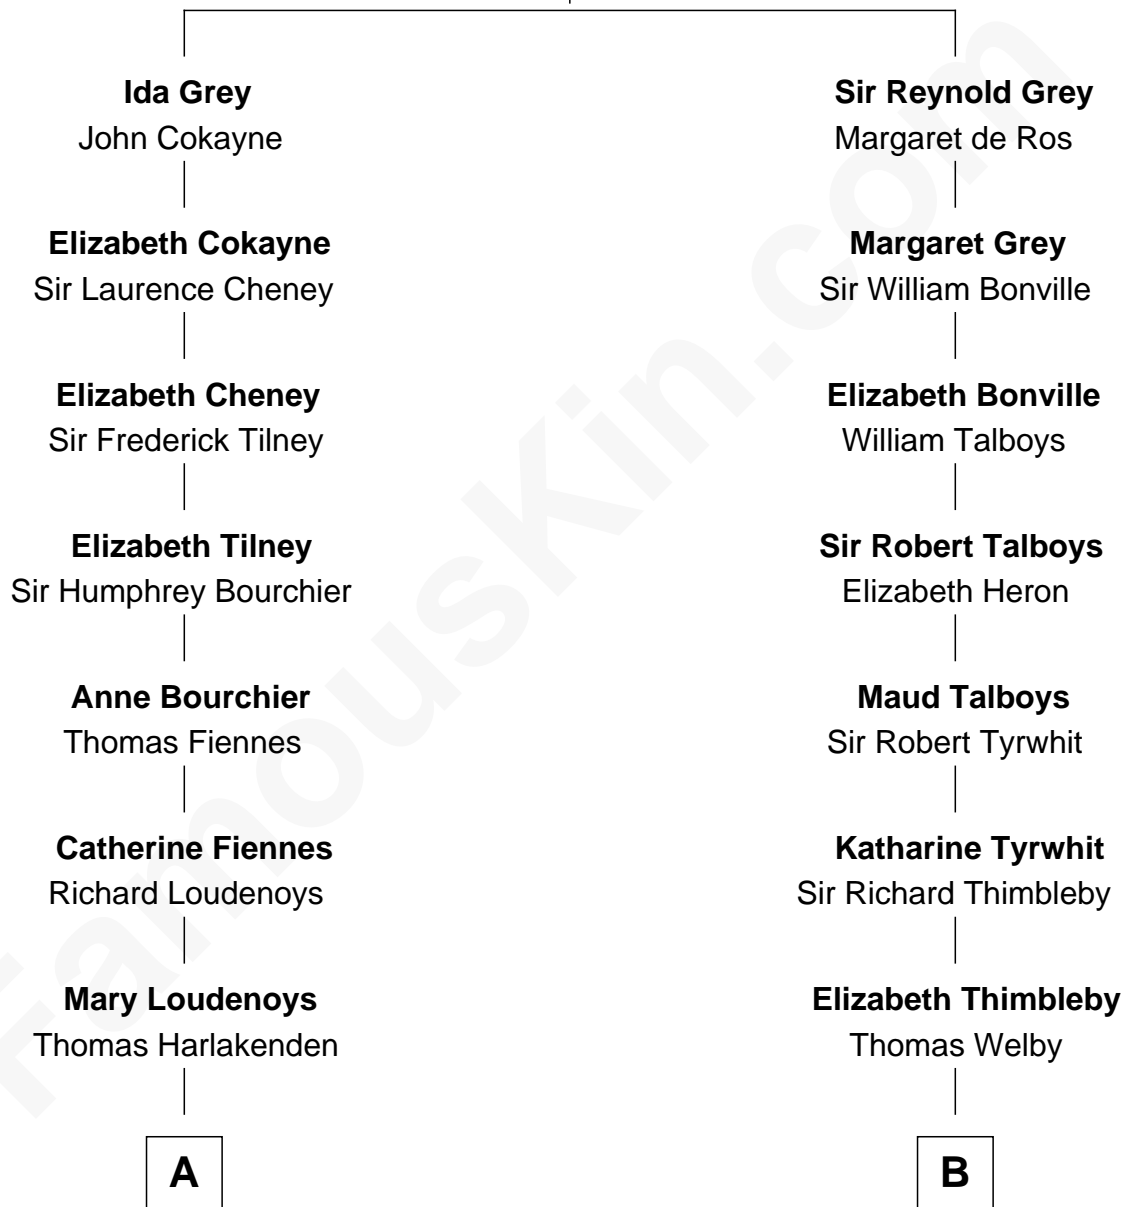

# FamousKin.com Relationship Chart of

**Anne Baxter**

*Movie Actress*

17th cousin 3 times removed of

**Katharine Hepburn**

*Movie Actress*

**Sir Reynold de Grey**

Eleanor le Strange

**C**

—  
**William Carey Wright**

Anna Lloyd Jones

—  
**Frank Lloyd Wright**

Catherine L. Tobin

—  
**Catherine Dorothy Wright**

Kenneth Stuart Baxter

—  
**Anne Baxter**