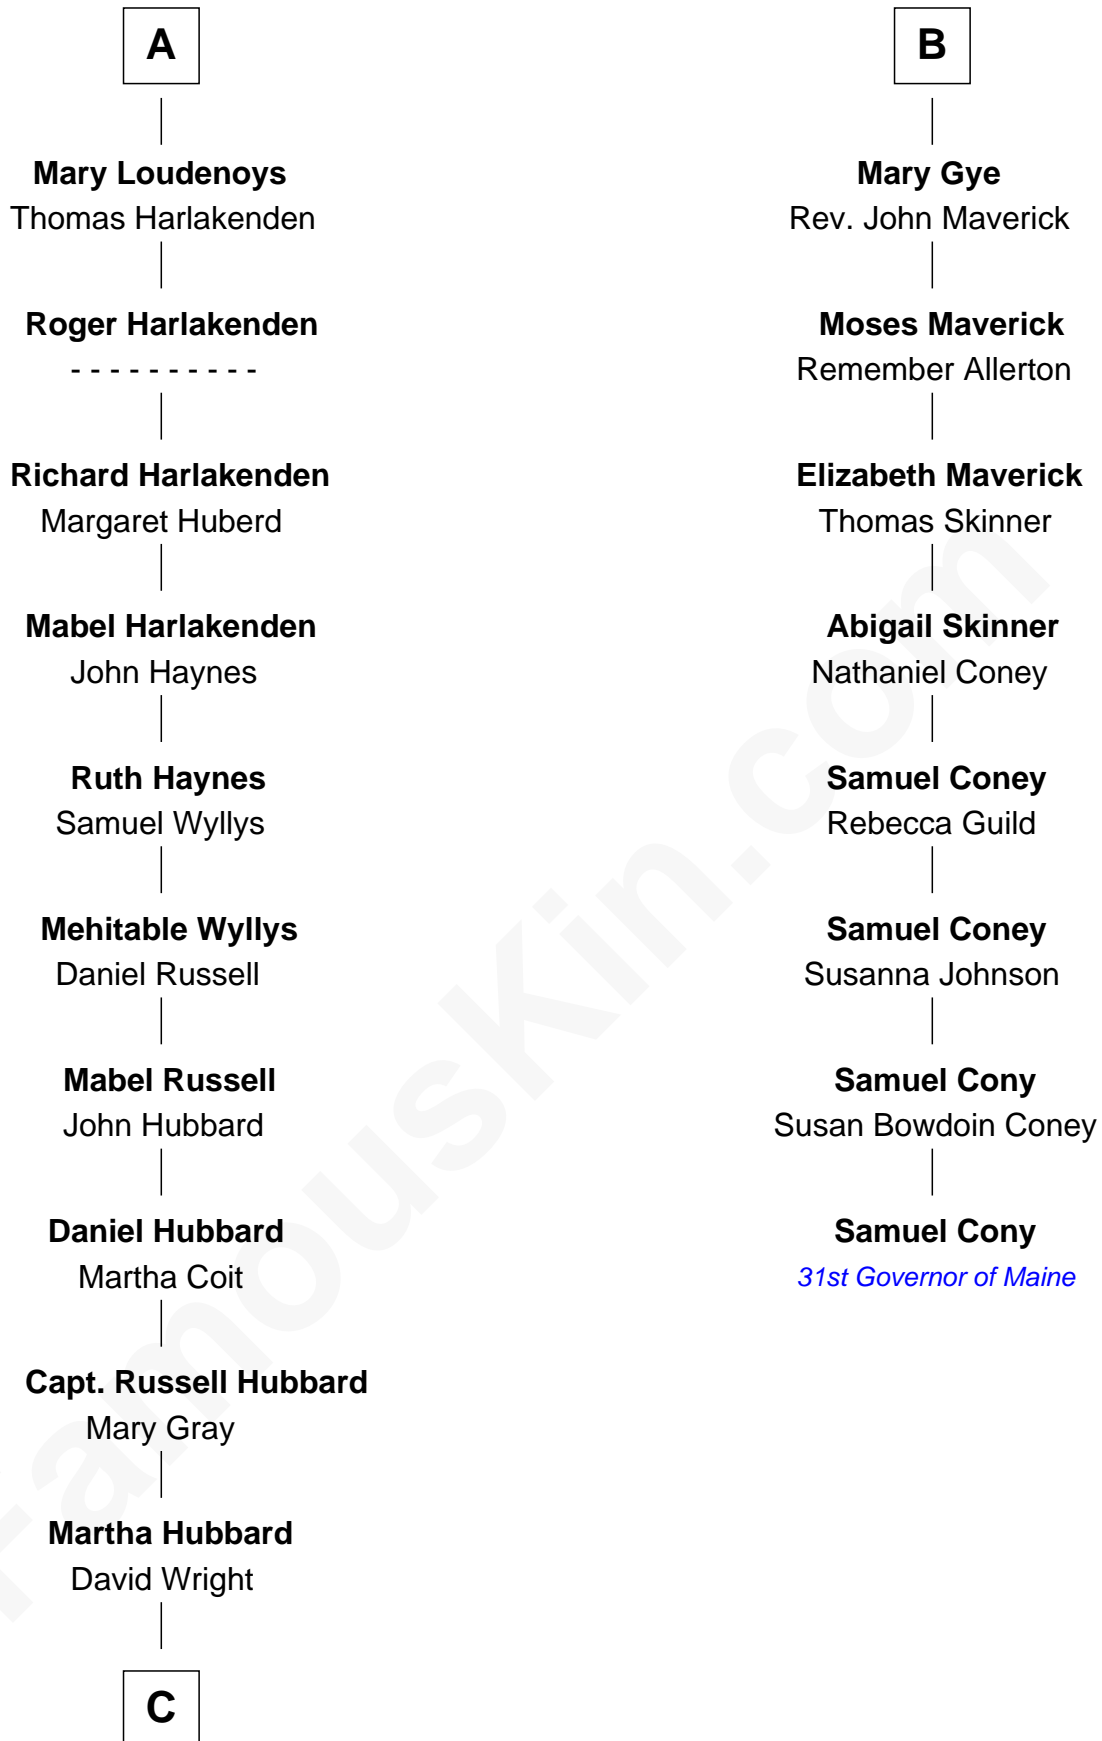

FamousKin.com Relationship Chart of

Anne Baxter
Movie Actress

14th cousin 7 times removed of

Samuel Cony
31st Governor of Maine

Richard Fitzalan
Eleanor Plantagenet

Joan Fitzalan
Humphrey de Bohun
Eleanor de Bohun
Sir Thomas Plantagenet

Anne Plantagenet
Sir William Bouchier

Sir John Bouchier
Margaret Berners

Sir Humphrey Bouchier
Elizabeth Tilney

Anne Bouchier
Thomas Fiennes

Catherine Fiennes
Richard Loudenoys

A

John Fitzalan
Eleanor Maltravers

Joan Fitzalan
Sir William Echyngam

Joan Echyngam
Sir John Bayntun

Henry Bayntun

Jane Bayntun
Thomas Prowse

Mary Prowse
John Gye

Robert Gye
Grace Dowrish

B

FamousKin.com