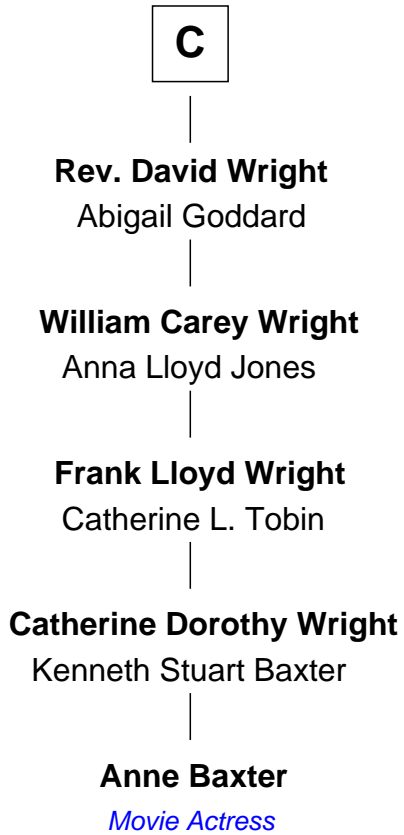

FamousKin.com Relationship Chart of

Anne Baxter
Movie Actress

14th cousin 7 times removed of

Samuel Cony
31st Governor of Maine

Richard Fitzalan
Eleanor Plantagenet

Joan Fitzalan
Humphrey de Bohun
Eleanor de Bohun
Sir Thomas Plantagenet

Anne Plantagenet
Sir William Bouchier

Sir John Bouchier
Margaret Berners

Sir Humphrey Bouchier
Elizabeth Tilney

Anne Bouchier
Thomas Fiennes

Catherine Fiennes
Richard Loudenoys

A

John Fitzalan
Eleanor Maltravers

Joan Fitzalan
Sir William Echyngam

Joan Echyngam
Sir John Bayntun

Henry Bayntun

Jane Bayntun
Thomas Prowse

Mary Prowse
John Gye

Robert Gye
Grace Dowrish

B

FamousKin.com