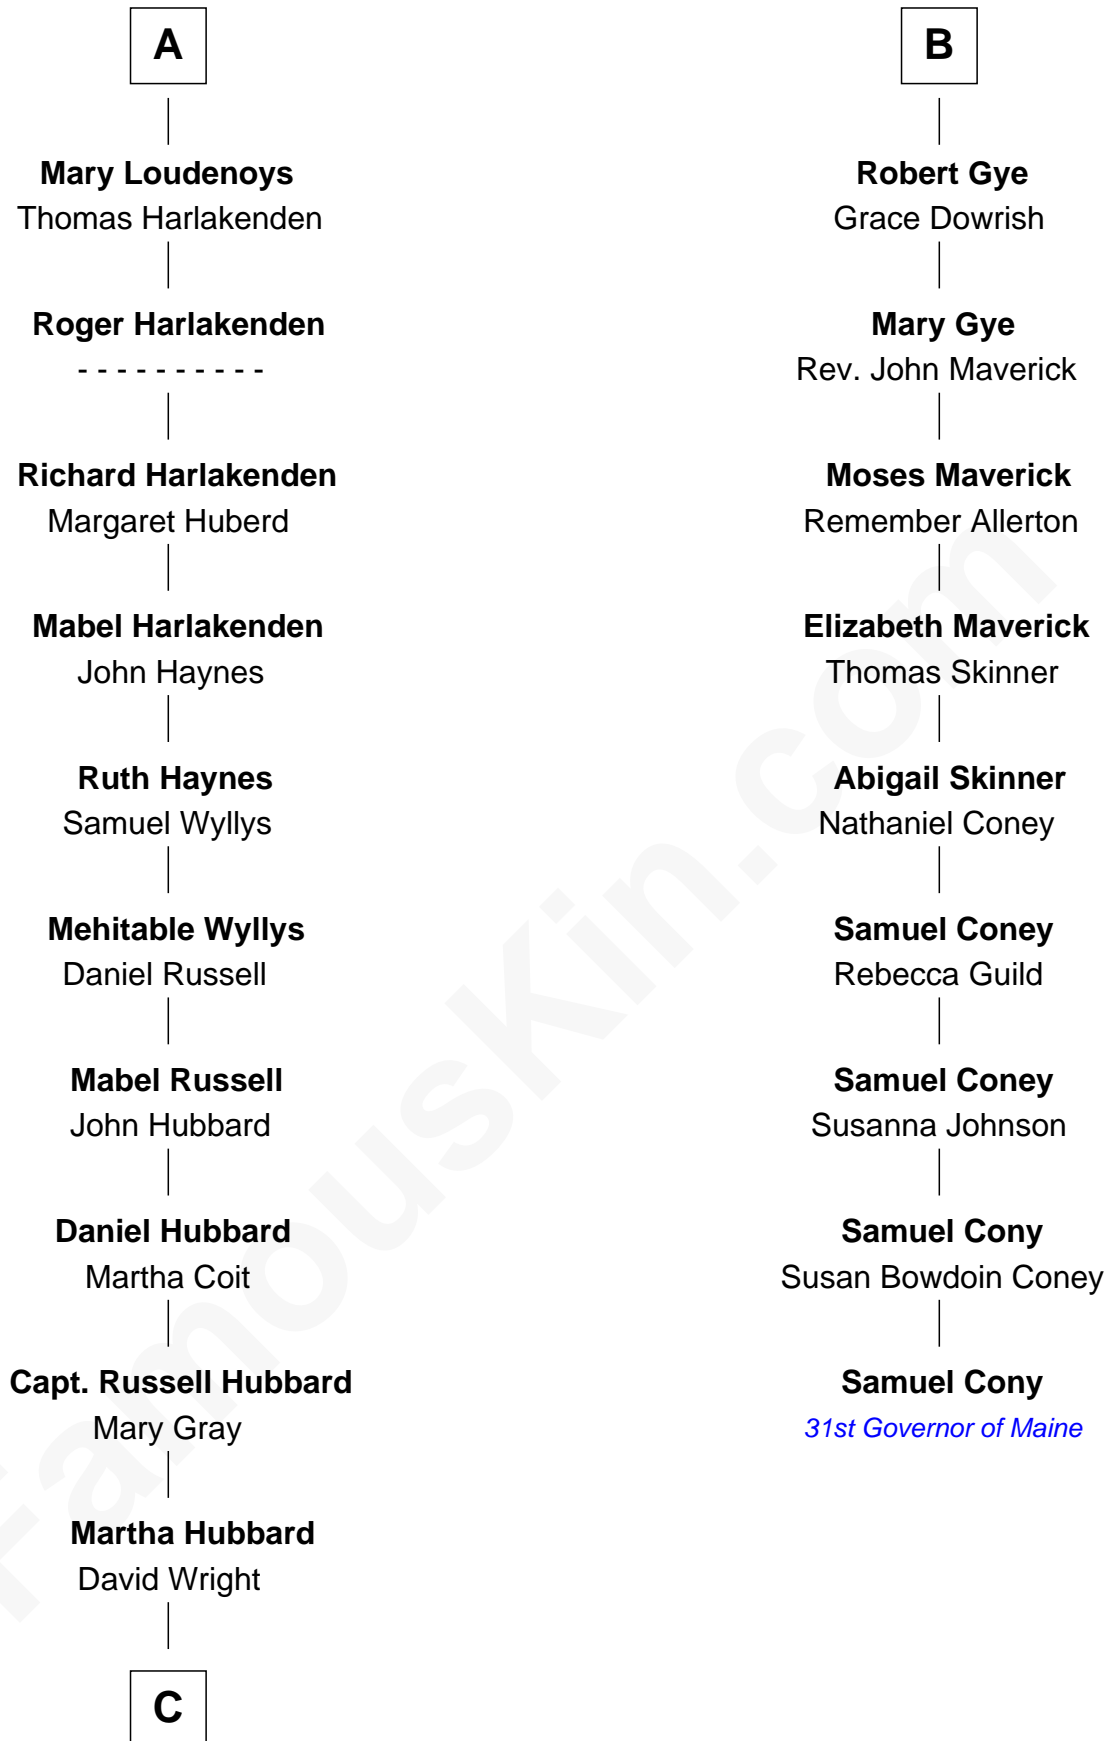

FamousKin.com Relationship Chart of

Anne Baxter
Movie Actress

15th cousin 6 times removed of

Samuel Cony
31st Governor of Maine

FamousKin.com