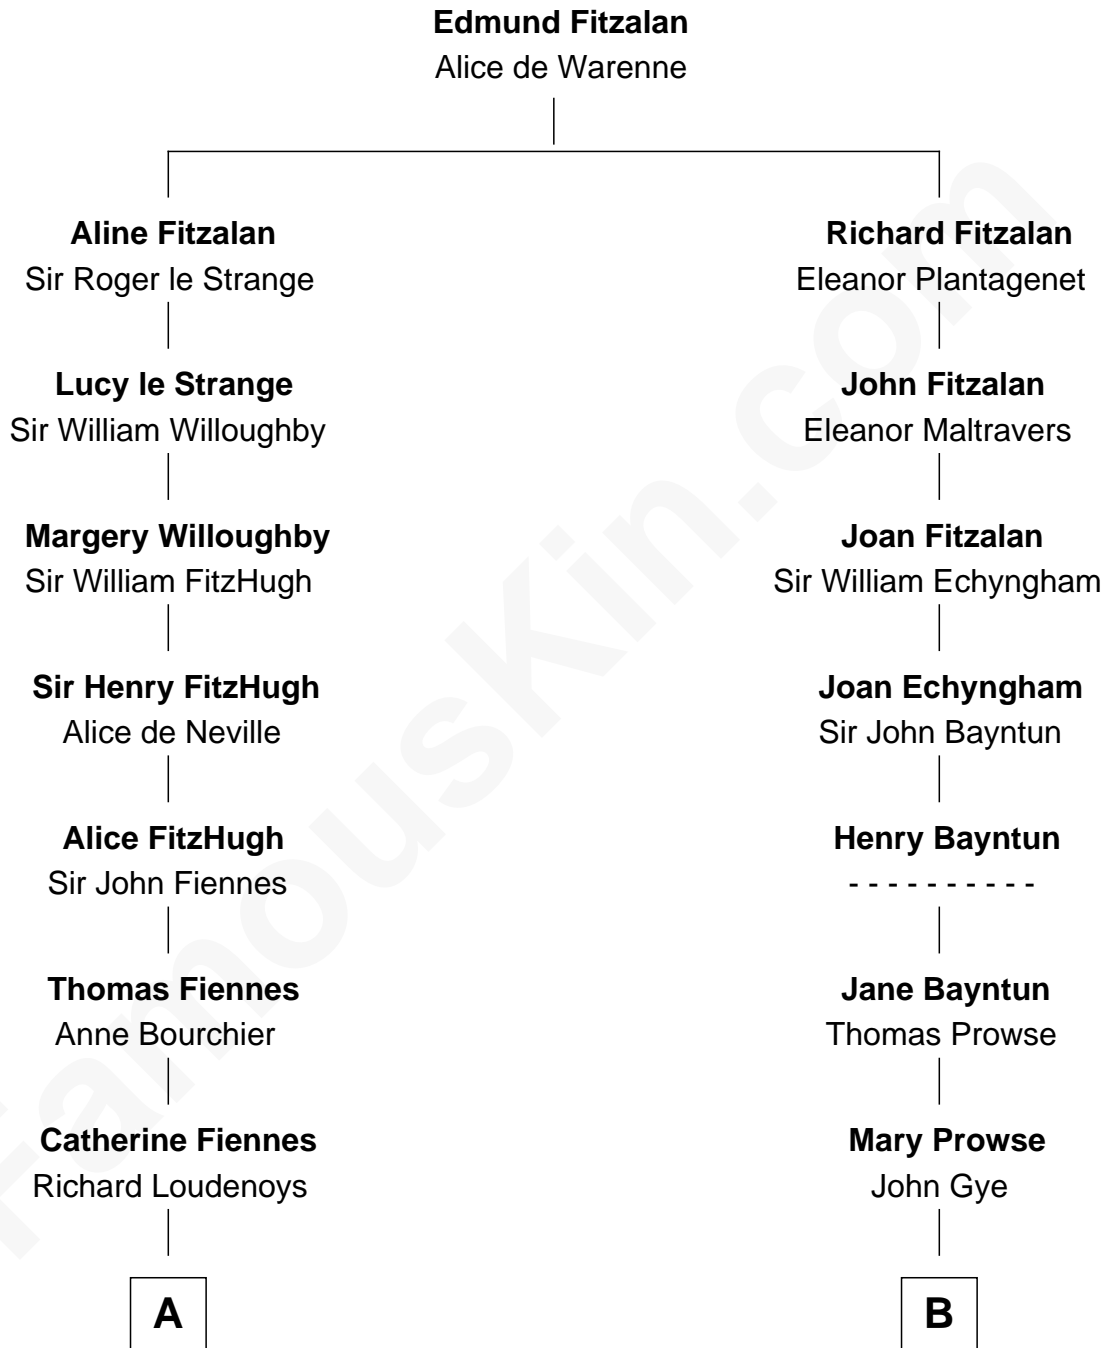

FamousKin.com Relationship Chart of

Anne Baxter
Movie Actress

15th cousin 6 times removed of

Samuel Cony
31st Governor of Maine

FamousKin.com