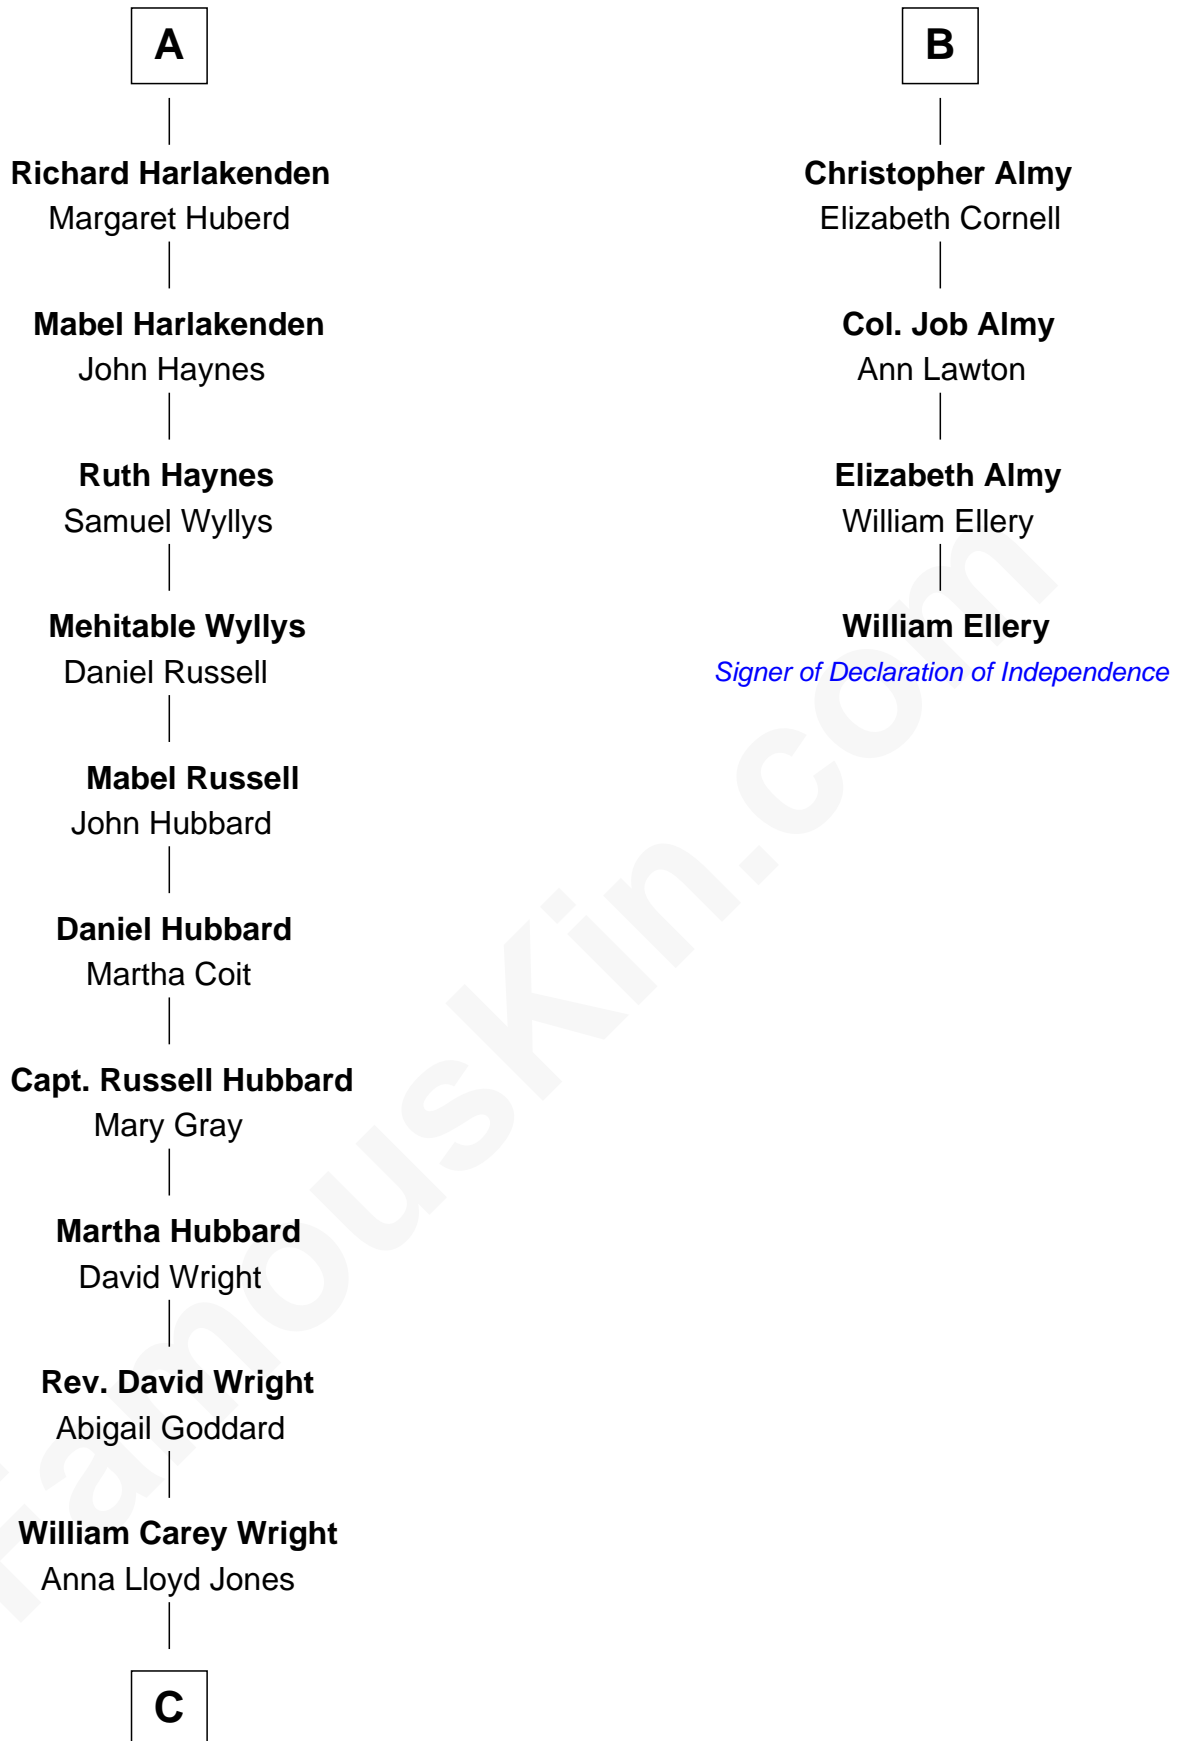

FamousKin.com Relationship Chart of

Anne Baxter
Movie Actress

10th cousin 9 times removed of

William Ellery

Signer of the Declaration of Independence

C

Frank Lloyd Wright

Catherine L. Tobin