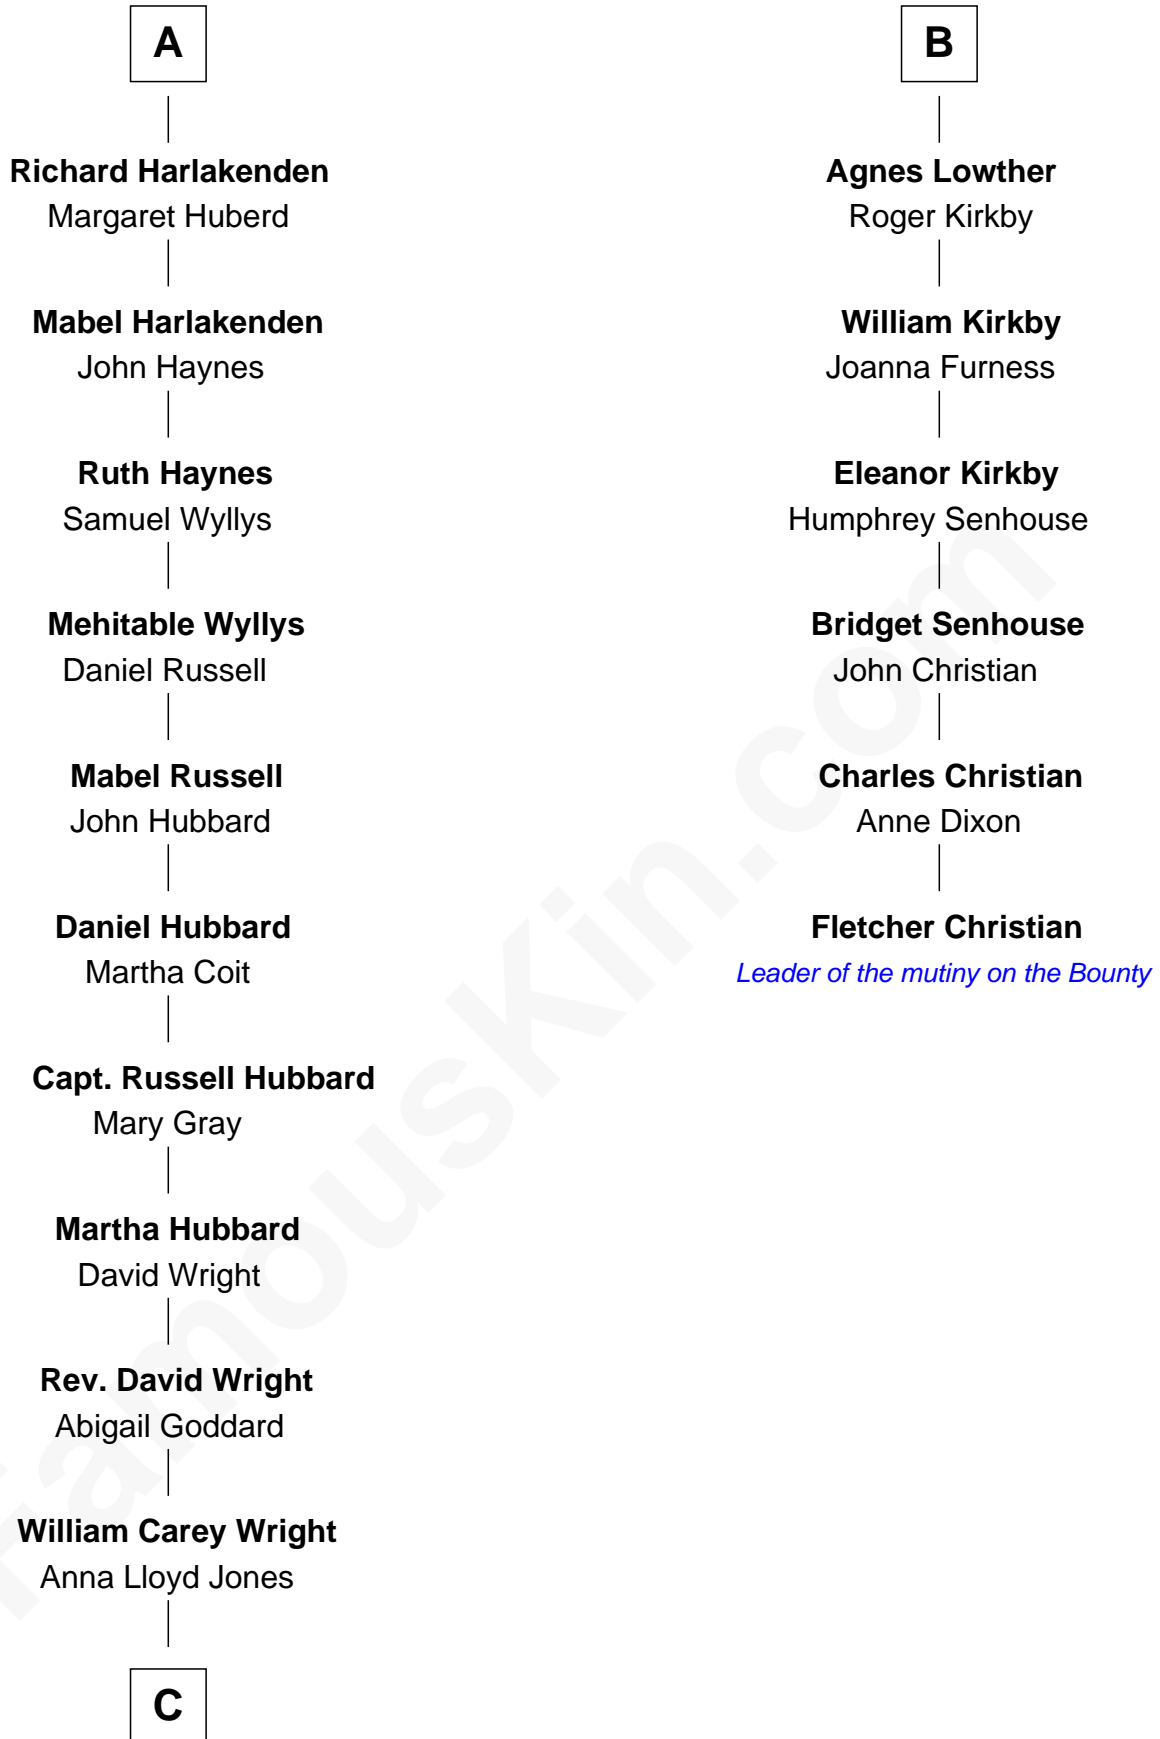

FamousKin.com Relationship Chart of

Anne Baxter

Movie Actress

12th cousin 7 times removed of

Fletcher Christian

Leader of the mutiny on the Bounty

THE "BOUNTY" AT OAHU

C

Frank Lloyd Wright

Catherine L. Tobin

Catherine Dorothy Wright

Kenneth Stuart Baxter

Anne Baxter

Movie Actress

FamousKin.com