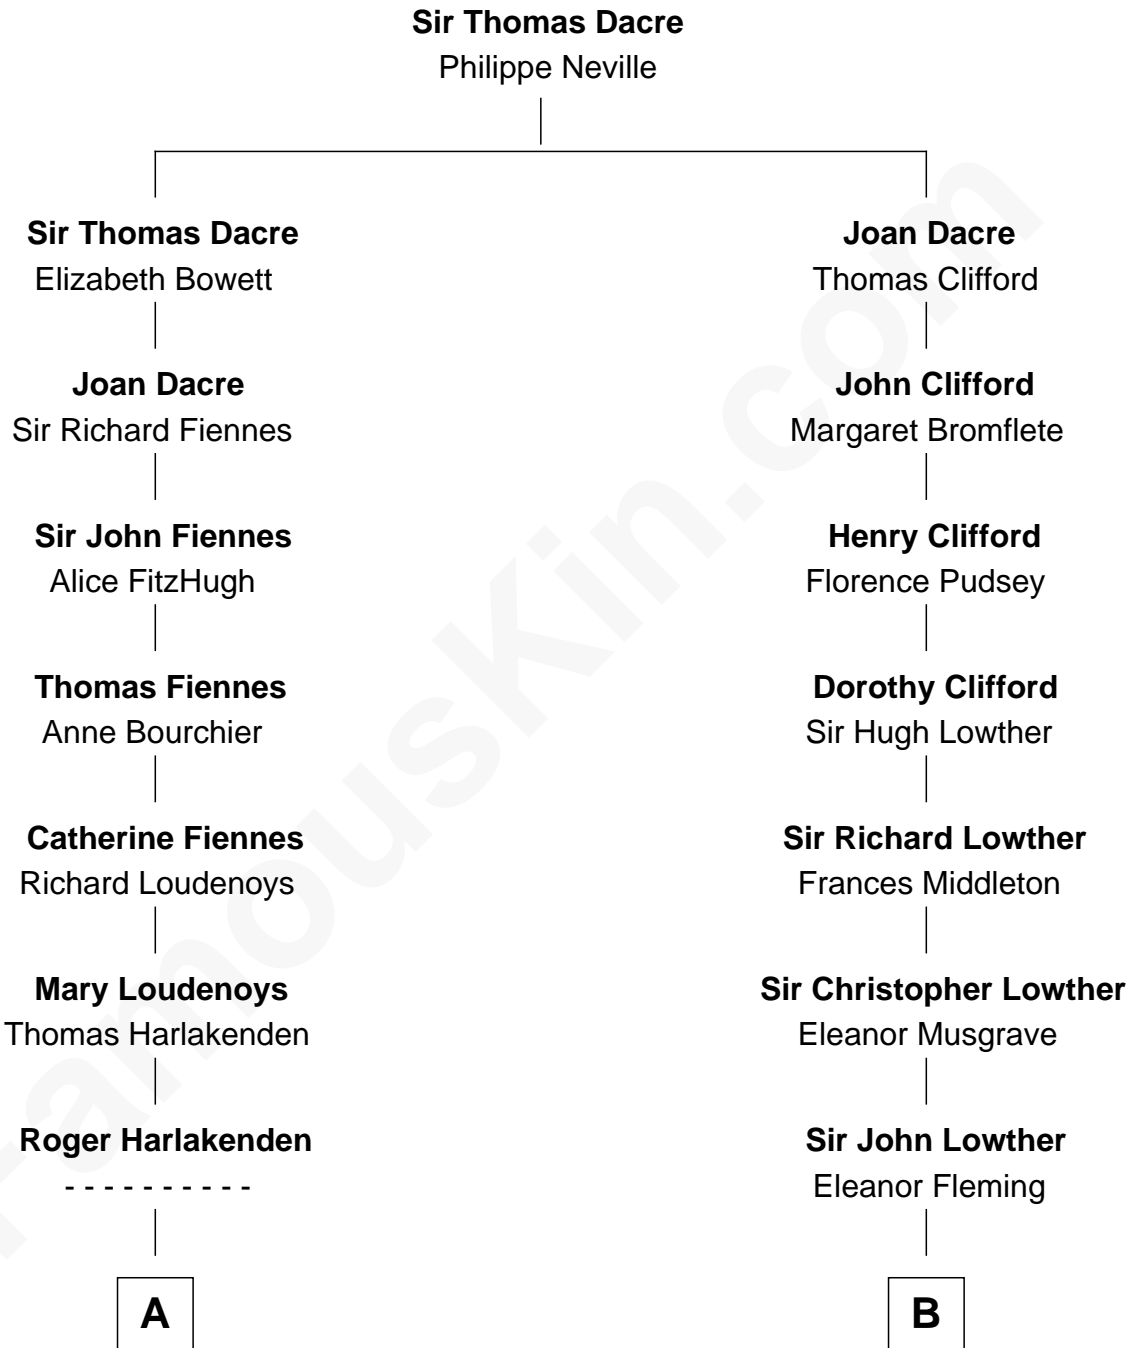

FamousKin.com Relationship Chart of

Anne Baxter

Movie Actress

12th cousin 7 times removed of

Fletcher Christian

Leader of the mutiny on the Bounty

THE "BOUNTY" AT OAHU

C

Frank Lloyd Wright

Catherine L. Tobin

Catherine Dorothy Wright

Kenneth Stuart Baxter

Anne Baxter

Movie Actress

FamousKin.com