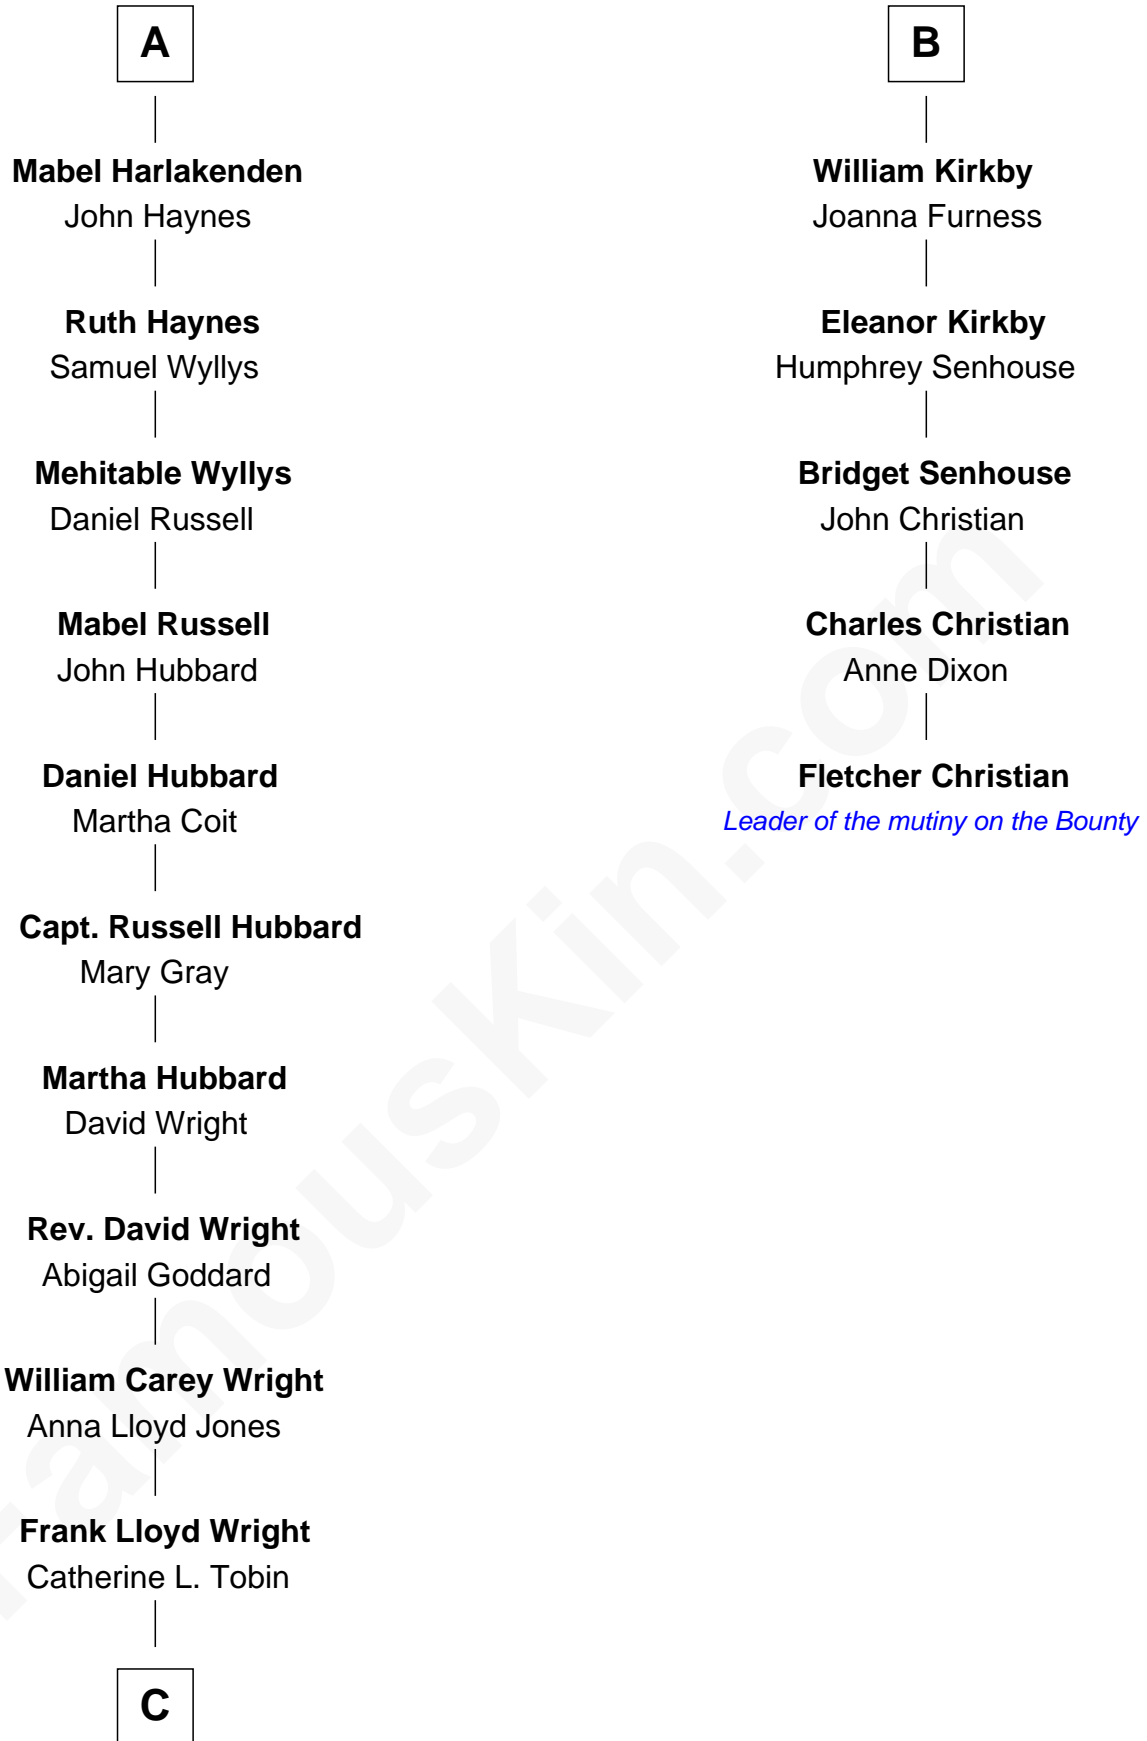

# FamousKin.com Relationship Chart of

**Anne Baxter**

*Movie Actress*

11th cousin 7 times removed of

**Fletcher Christian**

*Leader of the mutiny on the Bounty*

THE "BOUNTY" AT OAHU

C

—  
**Catherine Dorothy Wright**

Kenneth Stuart Baxter

—  
**Anne Baxter**

*Movie Actress*

FamousKin.com