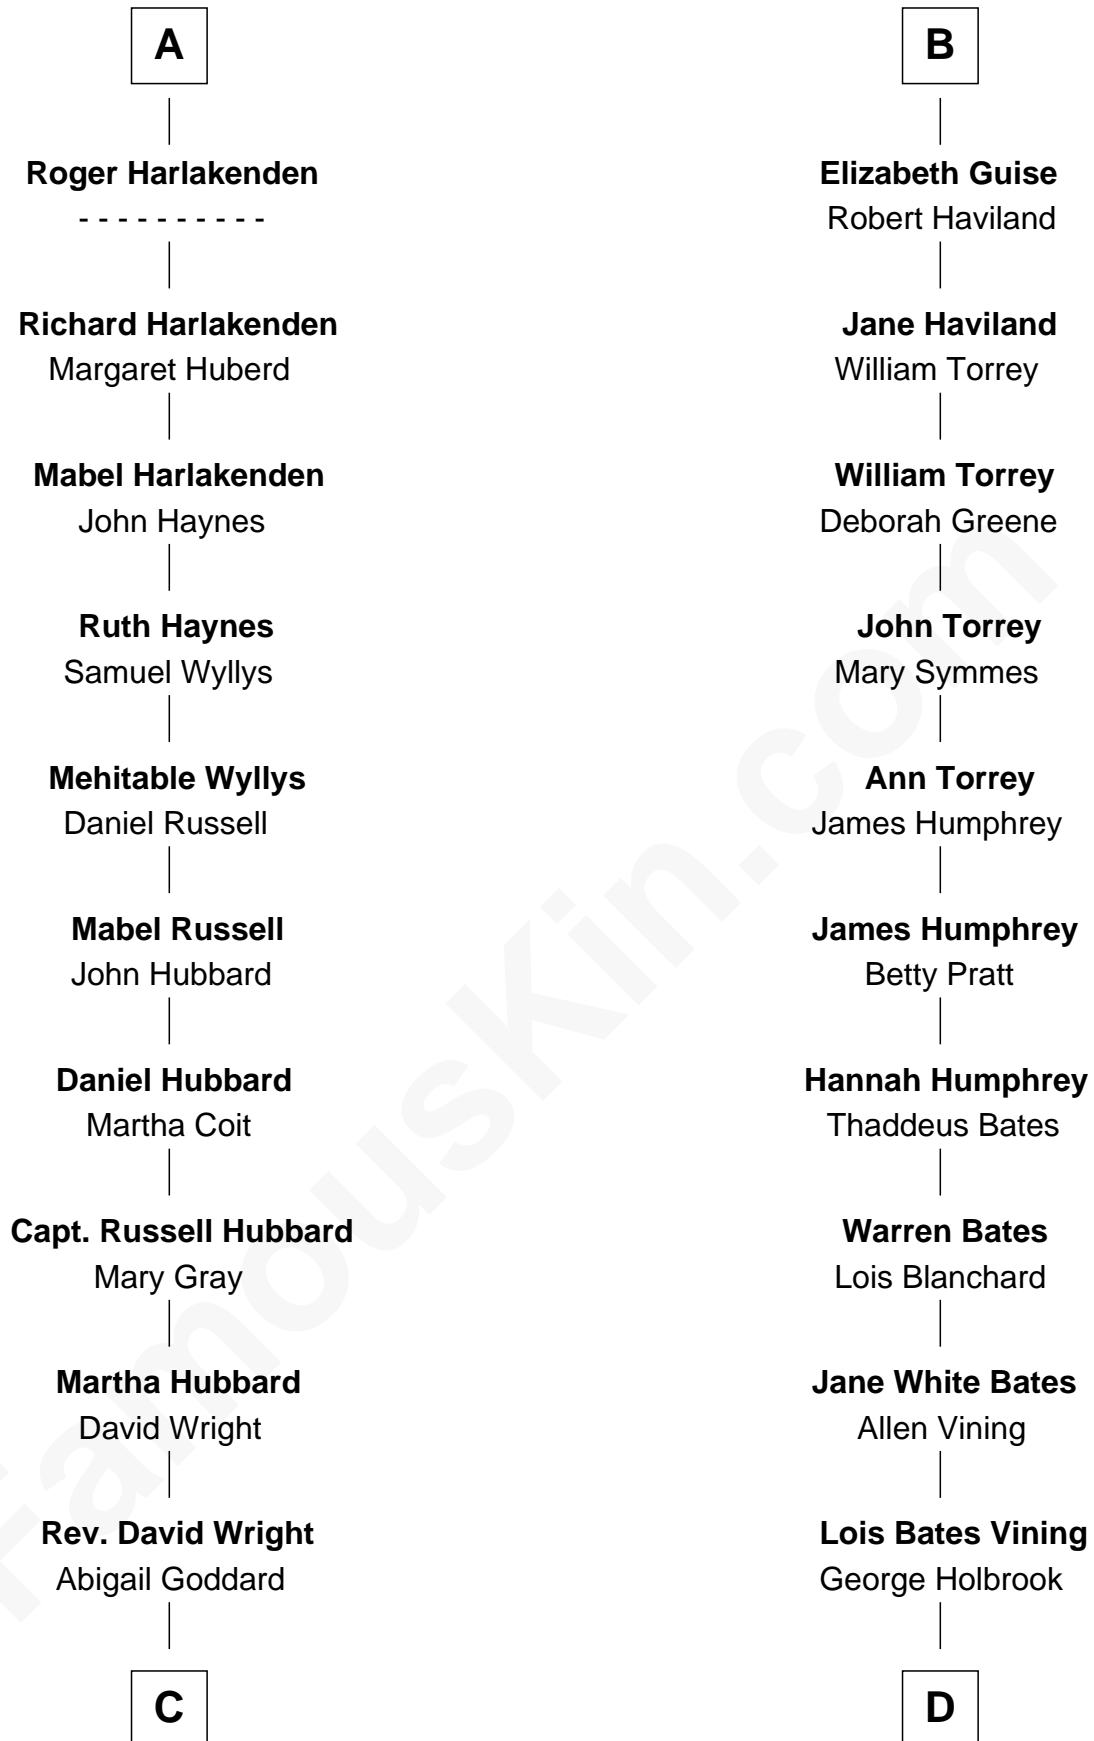

FamousKin.com Relationship Chart of

Anne Baxter

Movie Actress

19th cousin 1 time removed of

Hal Holbrook

TV and Movie Actor

Sir Reynold de Grey

Eleanor le Strange

C

William Carey Wright

Anna Lloyd Jones

Frank Lloyd Wright

Catherine L. Tobin

Catherine Dorothy Wright

Kenneth Stuart Baxter

Anne Baxter