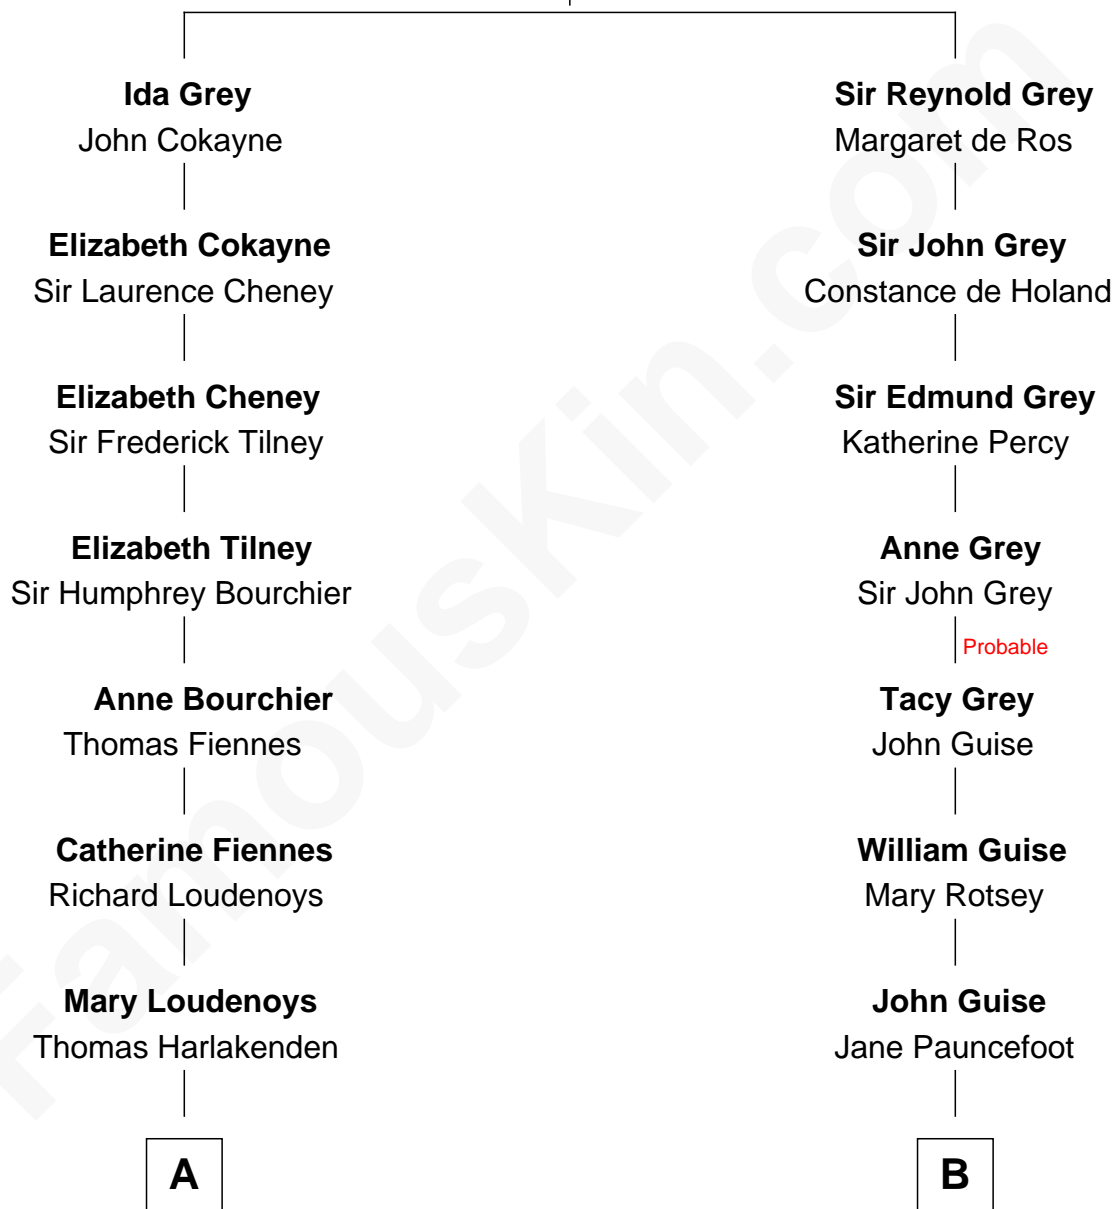

FamousKin.com Relationship Chart of

Anne Baxter

Movie Actress

19th cousin 1 time removed of

Hal Holbrook

TV and Movie Actor

Sir Reynold de Grey

Eleanor le Strange

C

William Carey Wright

Anna Lloyd Jones

Frank Lloyd Wright

Catherine L. Tobin

Catherine Dorothy Wright

Kenneth Stuart Baxter

Anne Baxter