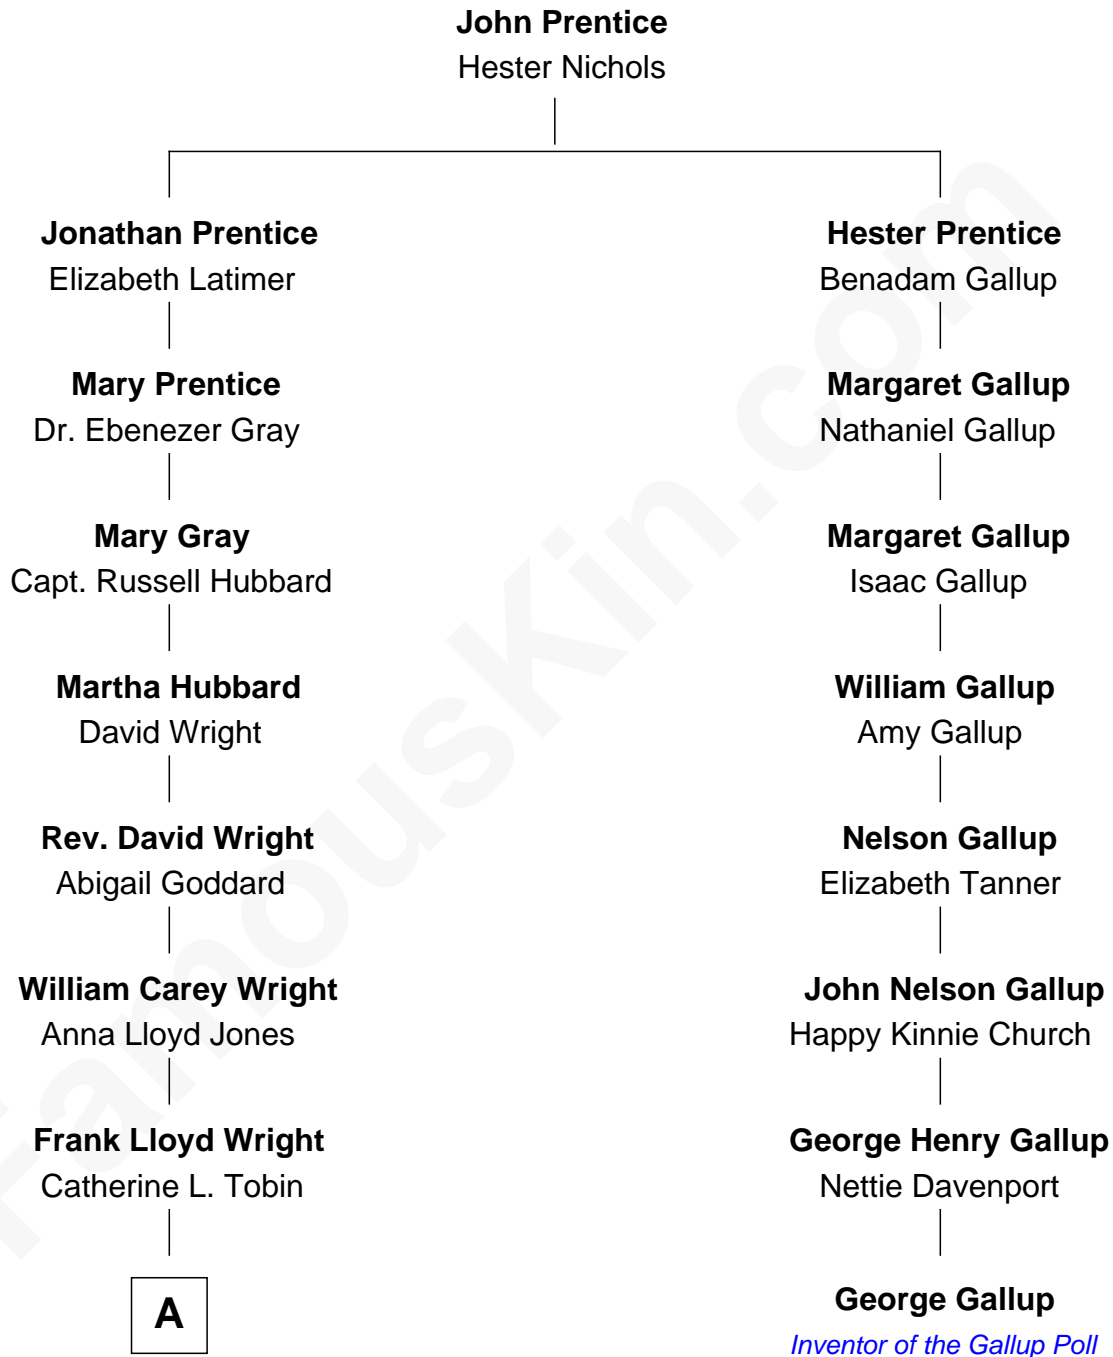

FamousKin.com Relationship Chart of

Anne Baxter

Movie Actress

7th cousin 1 time removed of

George Gallup

Inventor of the Gallup Poll

A

—
Catherine Dorothy Wright

Kenneth Stuart Baxter

—
Anne Baxter

Movie Actress

FamousKin.com