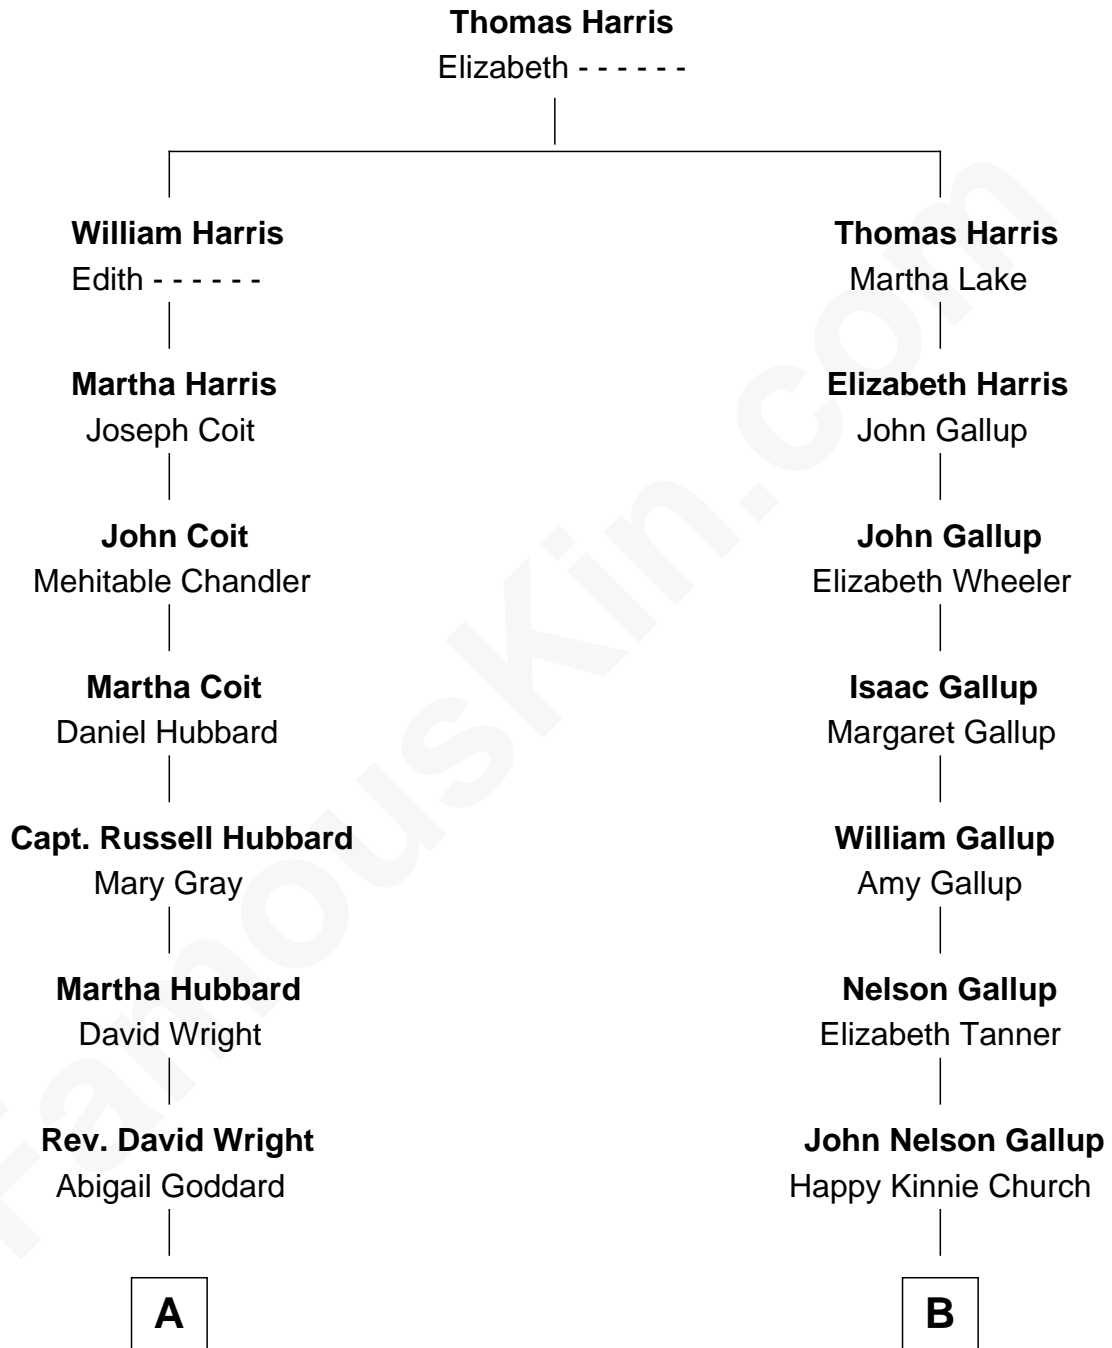

FamousKin.com Relationship Chart of

Anne Baxter

Movie Actress

8th cousin 2 times removed of

George Gallup

Inventor of the Gallup Poll

FamousKin.com