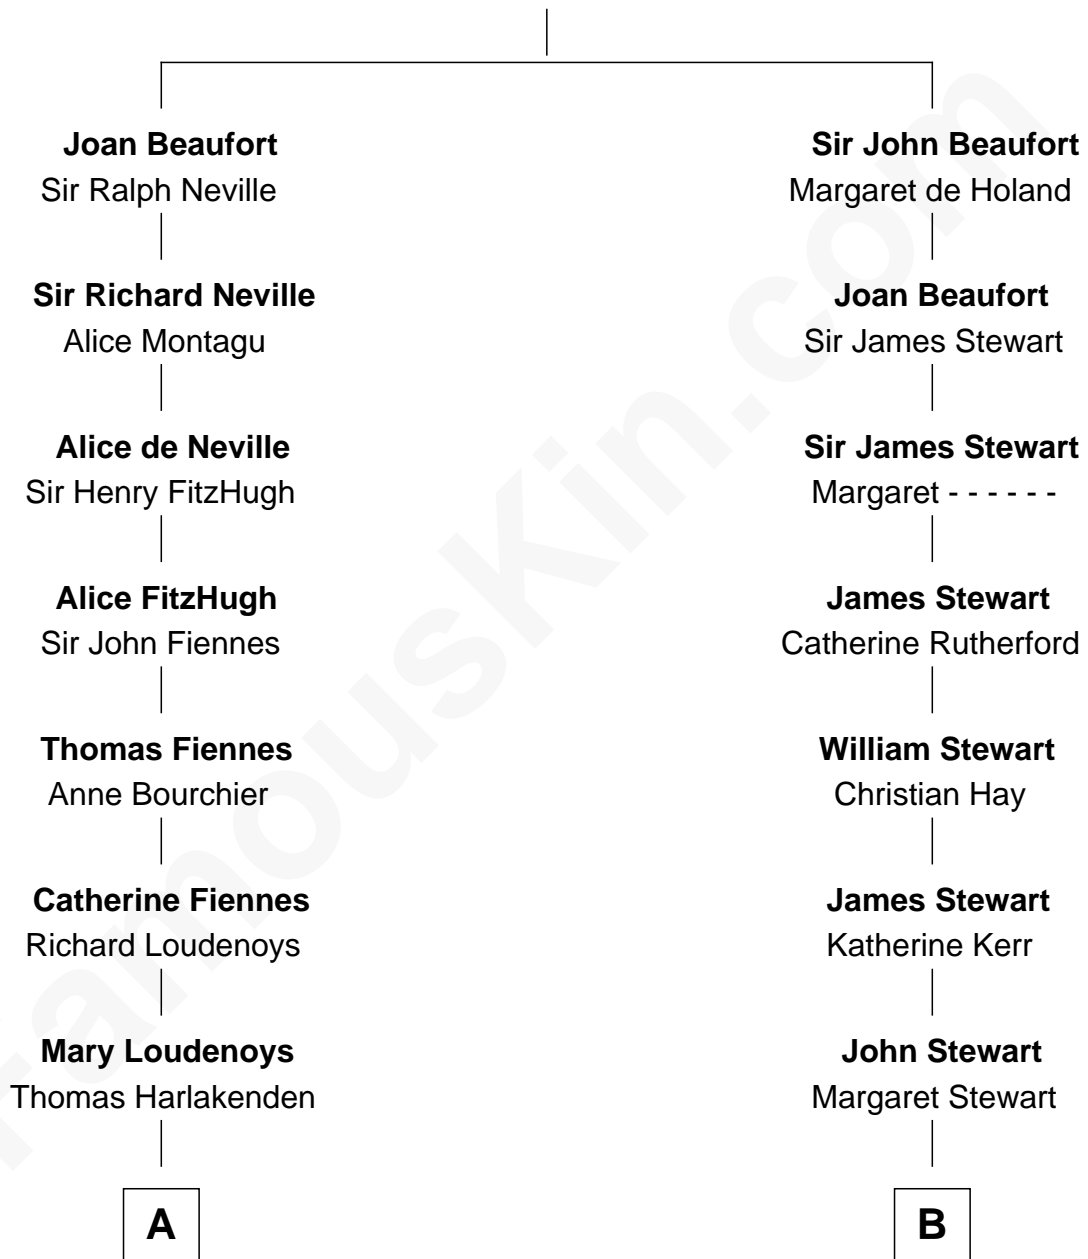

FamousKin.com Relationship Chart of

Anne Baxter
Movie Actress

16th cousin 4 times removed of

Johnny Mercer

Songwriter and Co-Founder of Capitol Records

John of Gaunt
Katherine Roet

C

—
William Carey Wright

Anna Lloyd Jones

—
Frank Lloyd Wright

Catherine L. Tobin

—
Catherine Dorothy Wright

Kenneth Stuart Baxter

—
Anne Baxter

Movie Actress

FamousKin.com