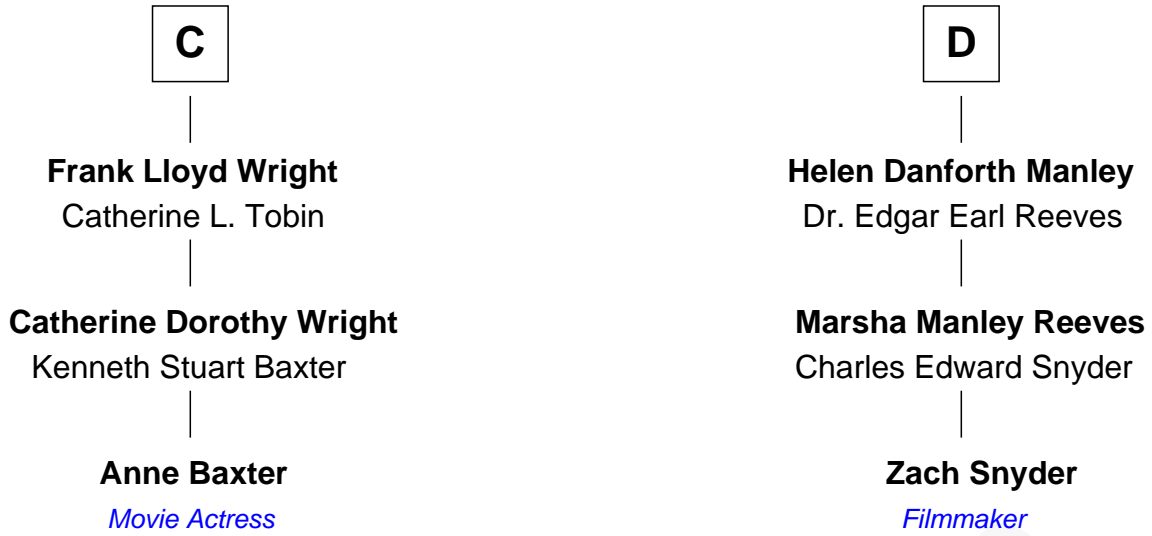

# FamousKin.com Relationship Chart of

**Anne Baxter**

*Movie Actress*

19th cousin of

**Zach Snyder**

*Filmmaker*

**Joan Beaufort**

*with husband*  
*Sir Ralph Neville*

Margery Bowes

**Roger Harlakenden**

-----

**Anne Eure**

Lancelot Mansfield

**A**

**B**

Zach Snyder photo by [Gage Skidmore](#) (CC BY-SA 2.0)