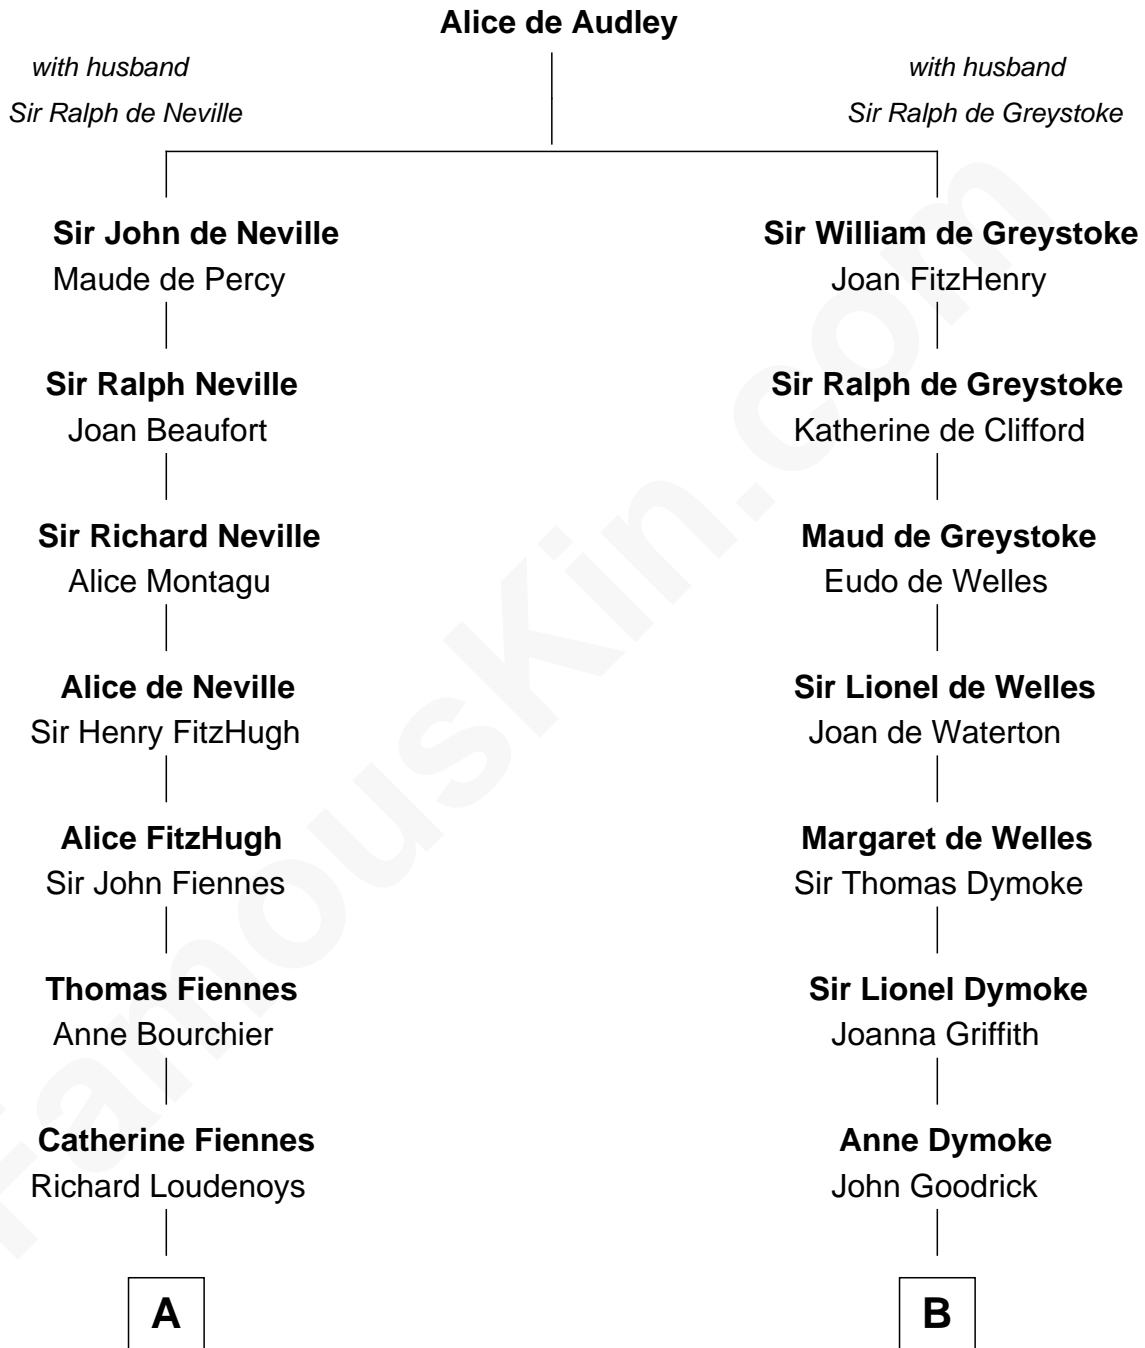

# FamousKin.com Relationship Chart of

**Anne Baxter**

*Movie Actress*

18th cousin 3 times removed of

**Robert Frost**

*Poet and Playwright*

FamousKin.com