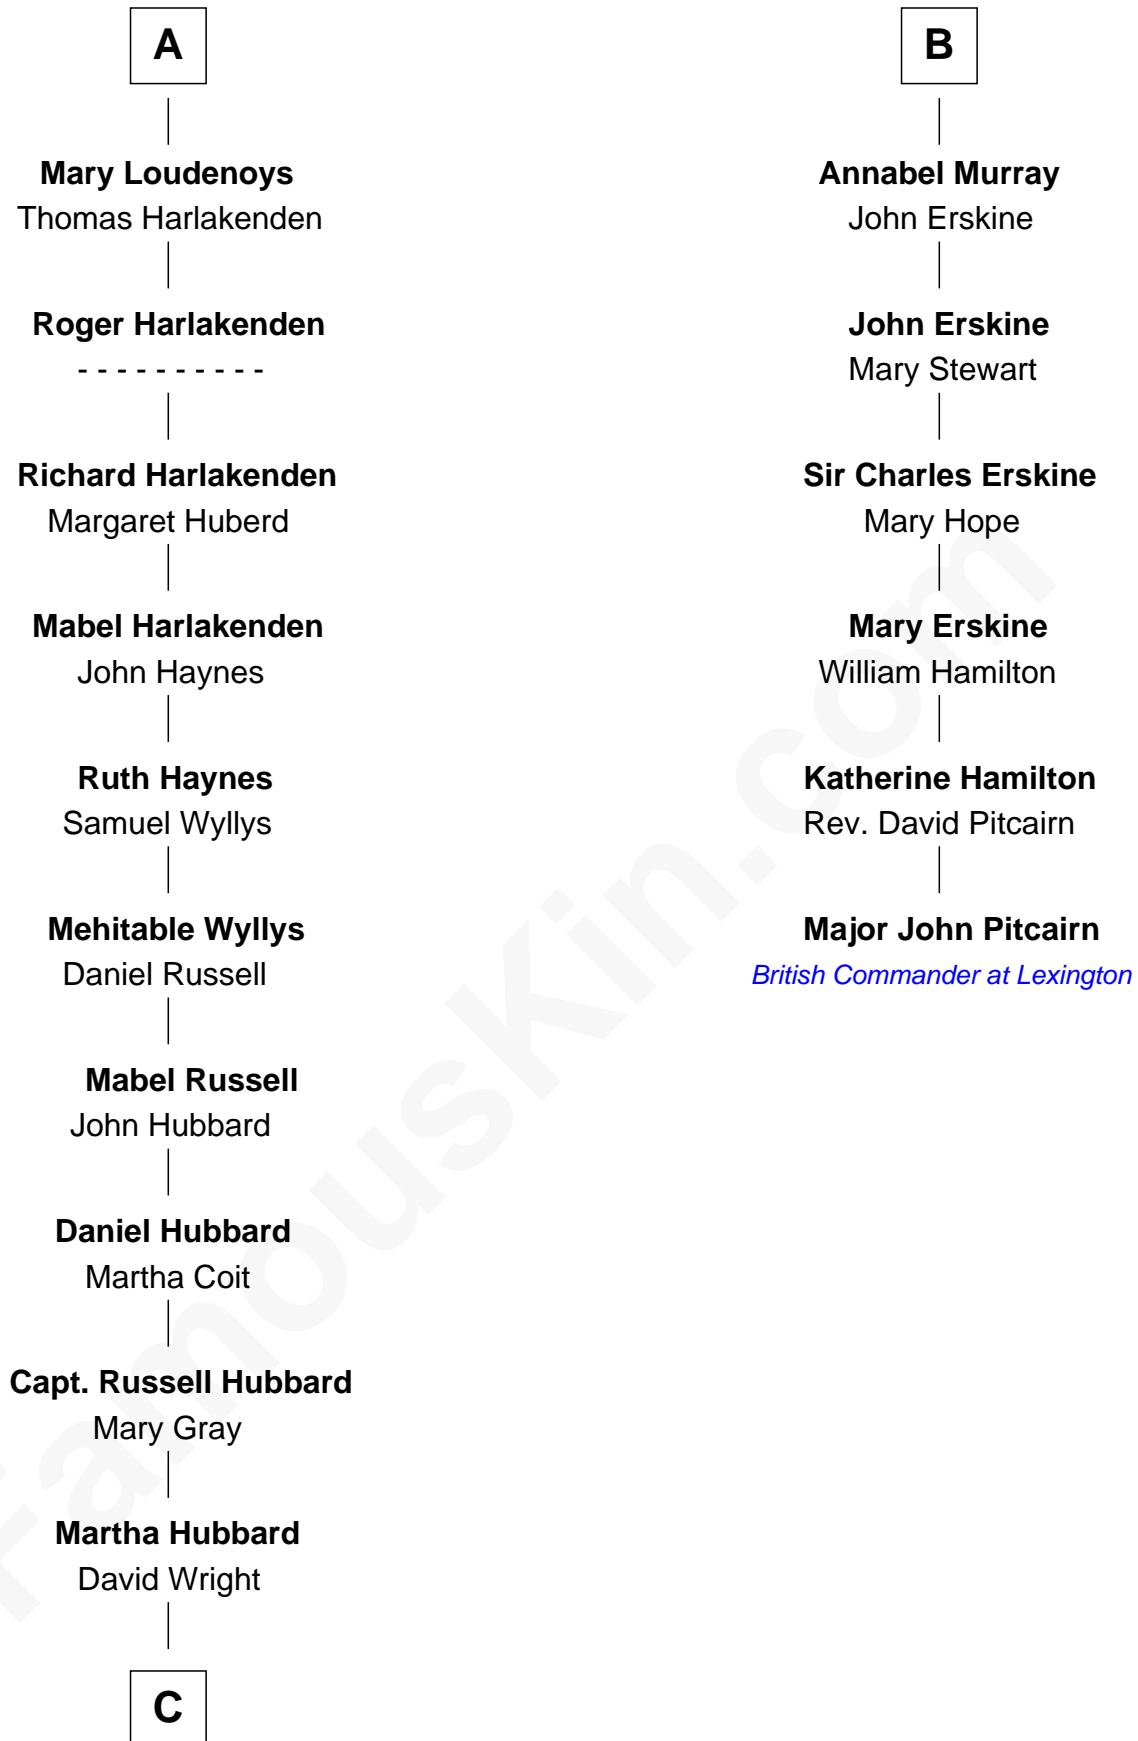

FamousKin.com Relationship Chart of

Anne Baxter
Movie Actress

12th cousin 9 times removed of

Major John Pitcairn
British Commander at Battle of Lexington

FamousKin.com