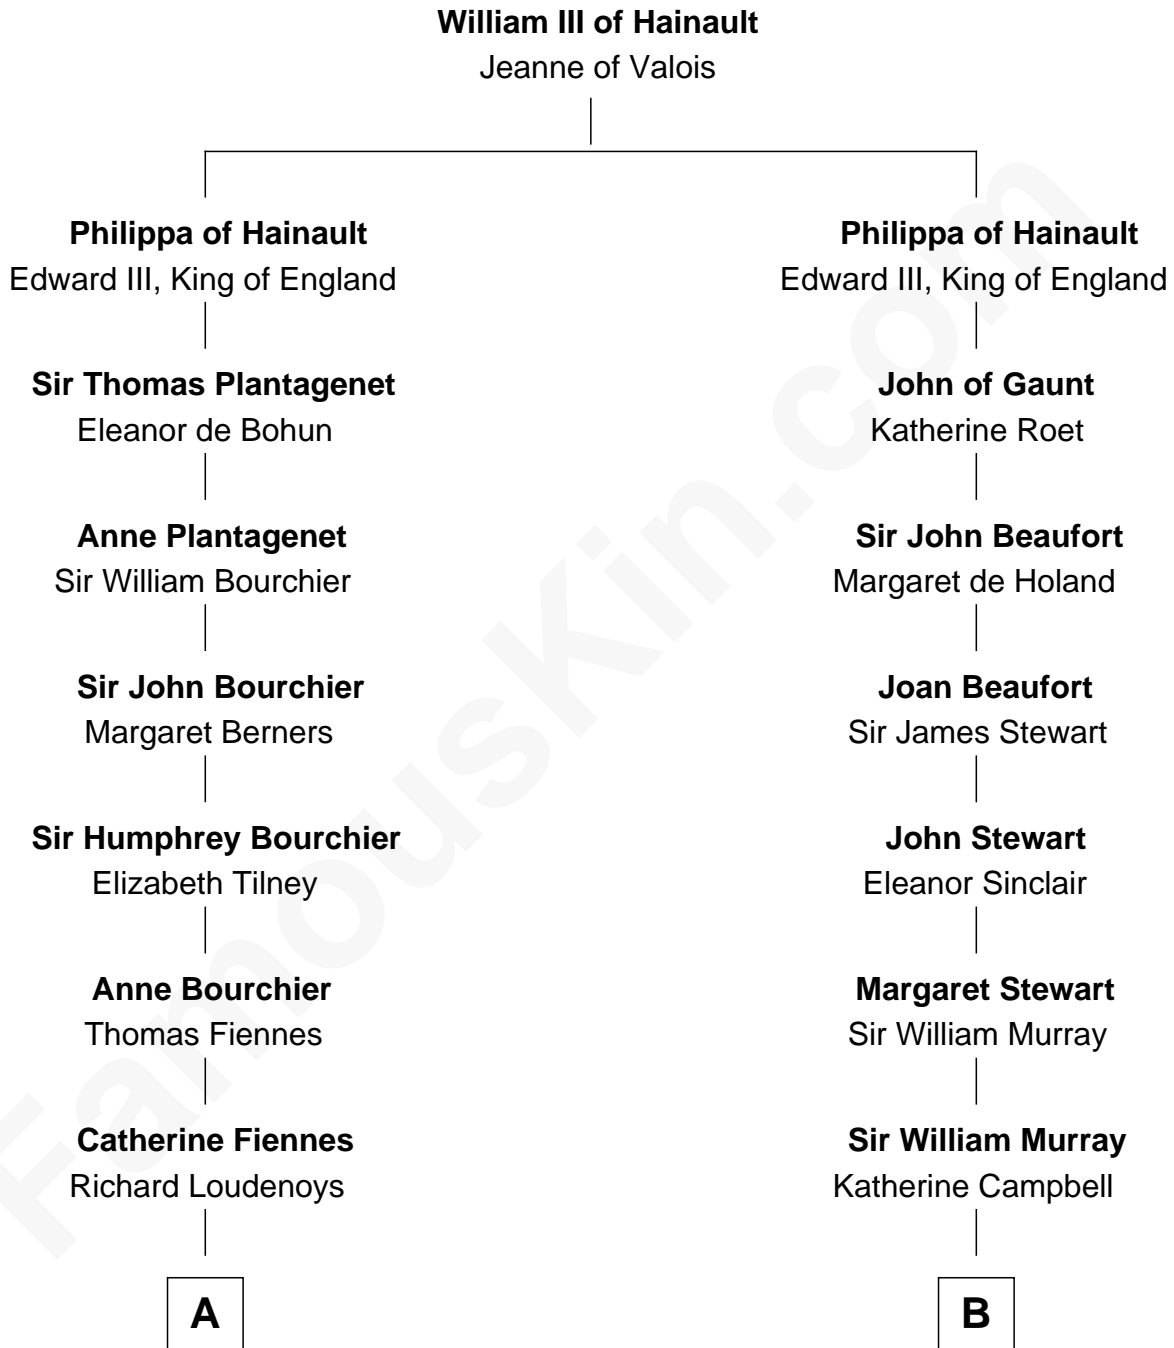

FamousKin.com Relationship Chart of

Anne Baxter
Movie Actress

12th cousin 9 times removed of

Major John Pitcairn
British Commander at Battle of Lexington

FamousKin.com