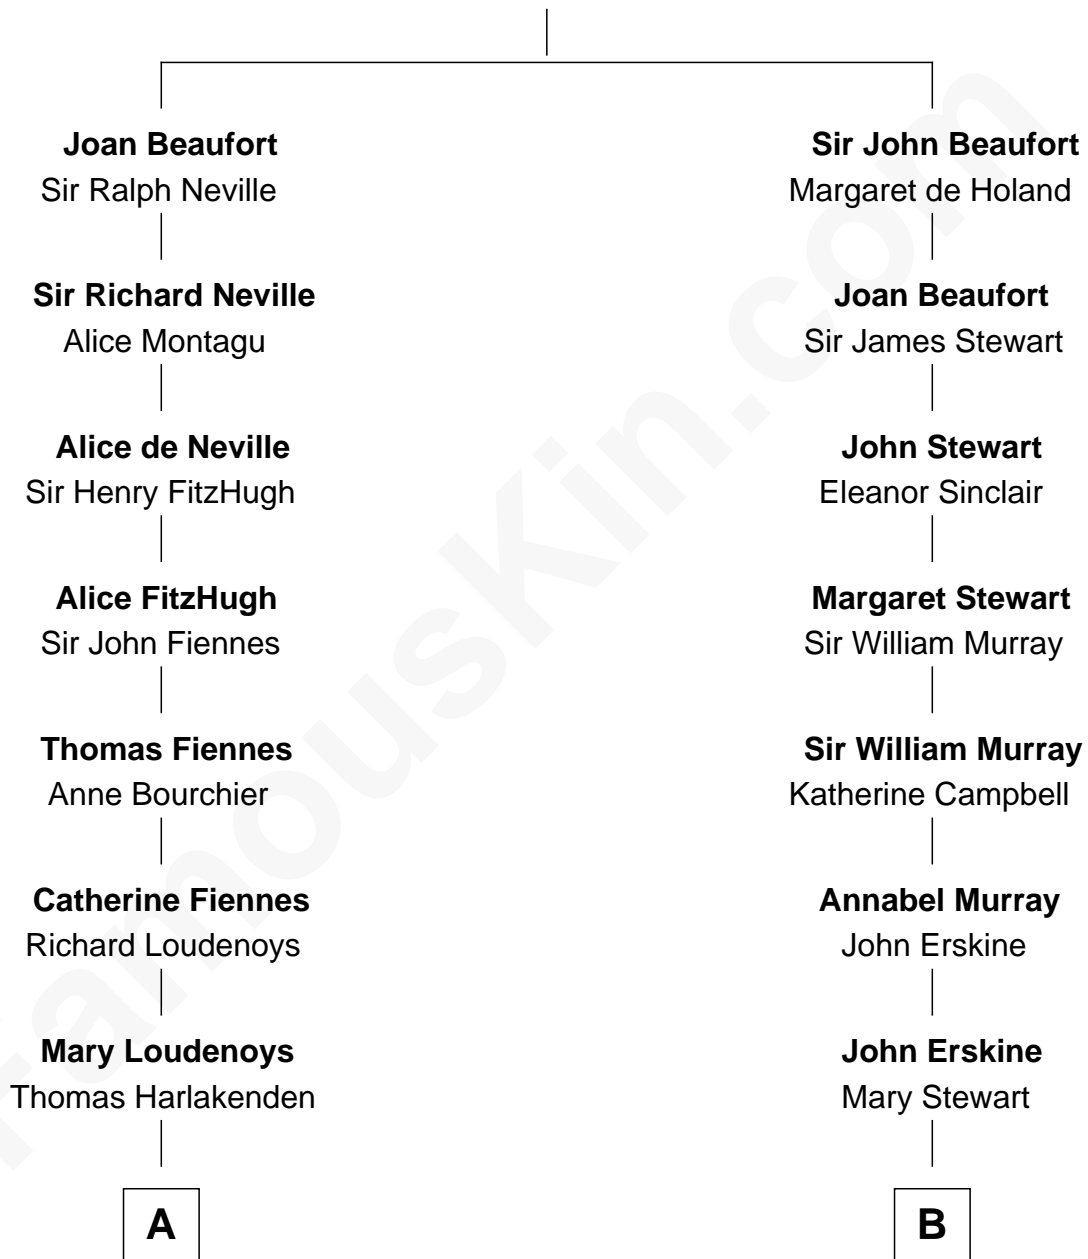

FamousKin.com Relationship Chart of

Anne Baxter

Movie Actress

10th cousin 10 times removed of

Major John Pitcairn

British Commander at Battle of Lexington

John of Gaunt

Katherine Roet

C

—
William Carey Wright

Anna Lloyd Jones

—
Frank Lloyd Wright

Catherine L. Tobin

—
Catherine Dorothy Wright

Kenneth Stuart Baxter

—
Anne Baxter