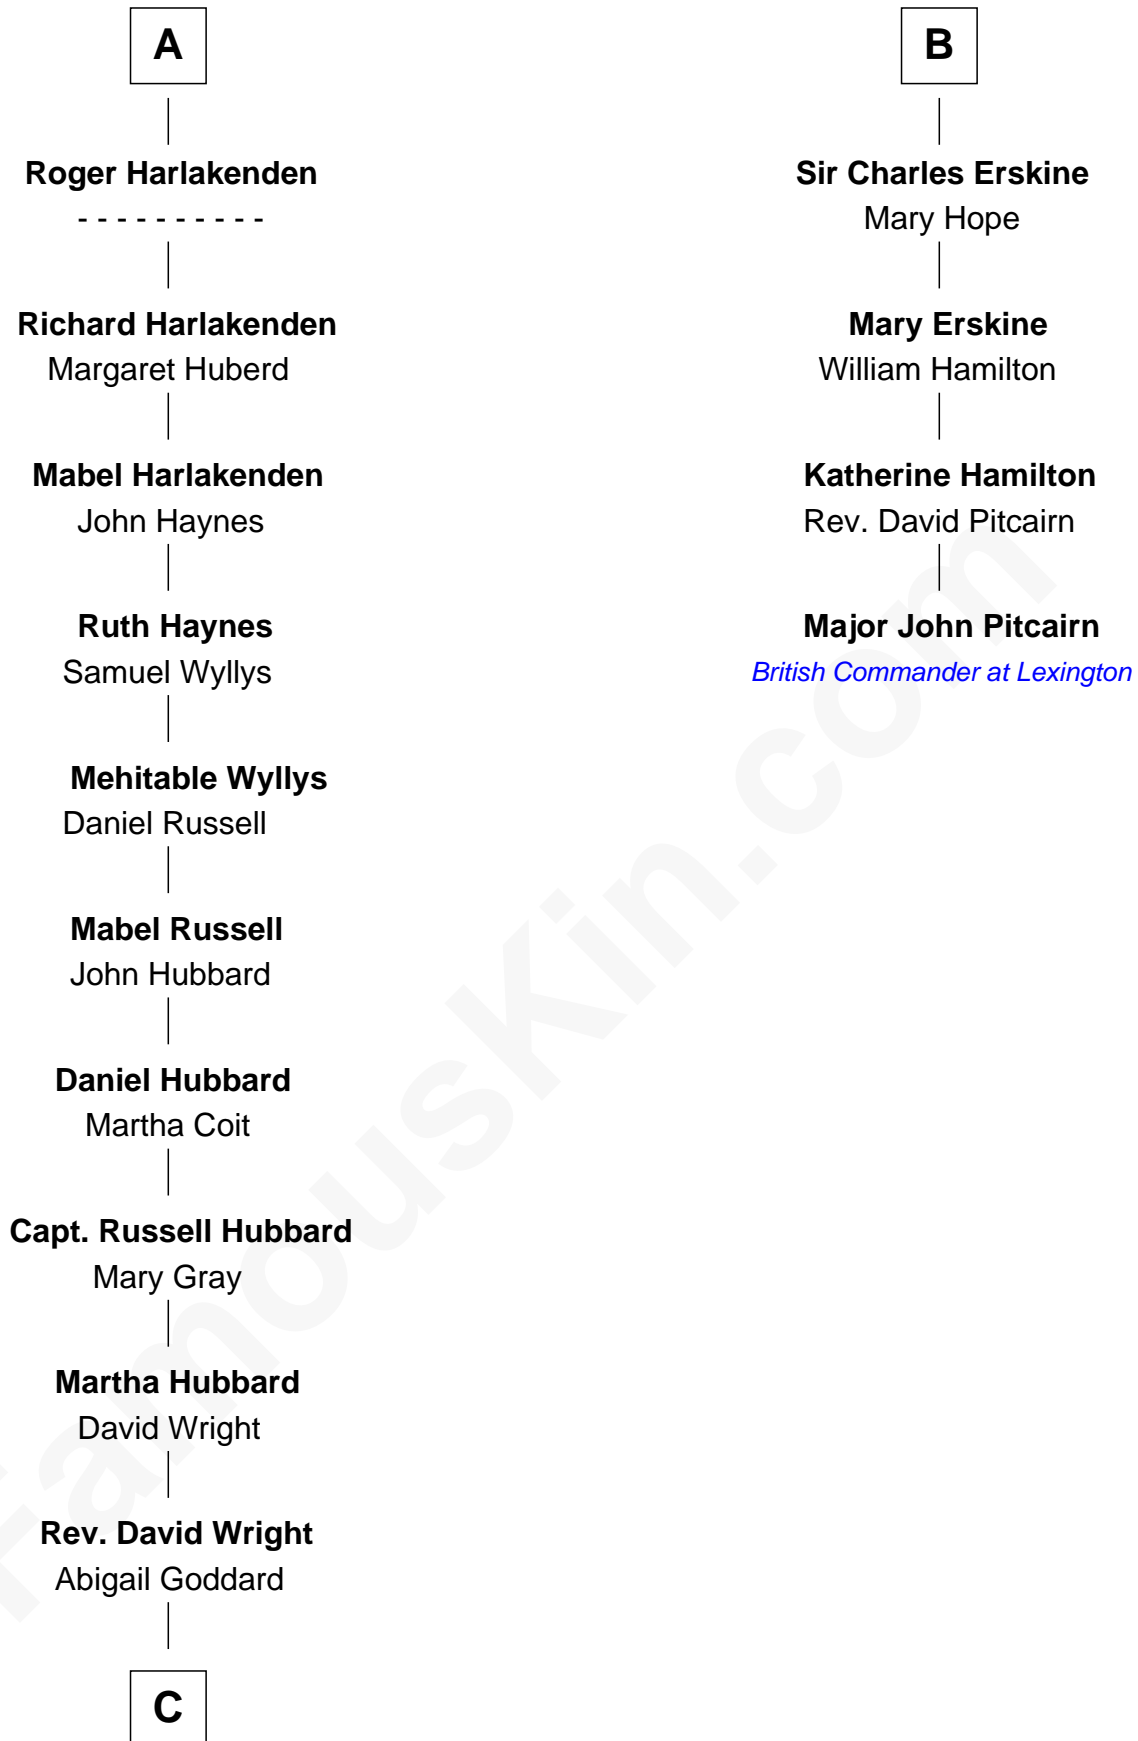

FamousKin.com Relationship Chart of

Anne Baxter

Movie Actress

10th cousin 10 times removed of

Major John Pitcairn

British Commander at Battle of Lexington

John of Gaunt

Katherine Roet

C

—
William Carey Wright

Anna Lloyd Jones

—
Frank Lloyd Wright

Catherine L. Tobin

—
Catherine Dorothy Wright

Kenneth Stuart Baxter

—
Anne Baxter