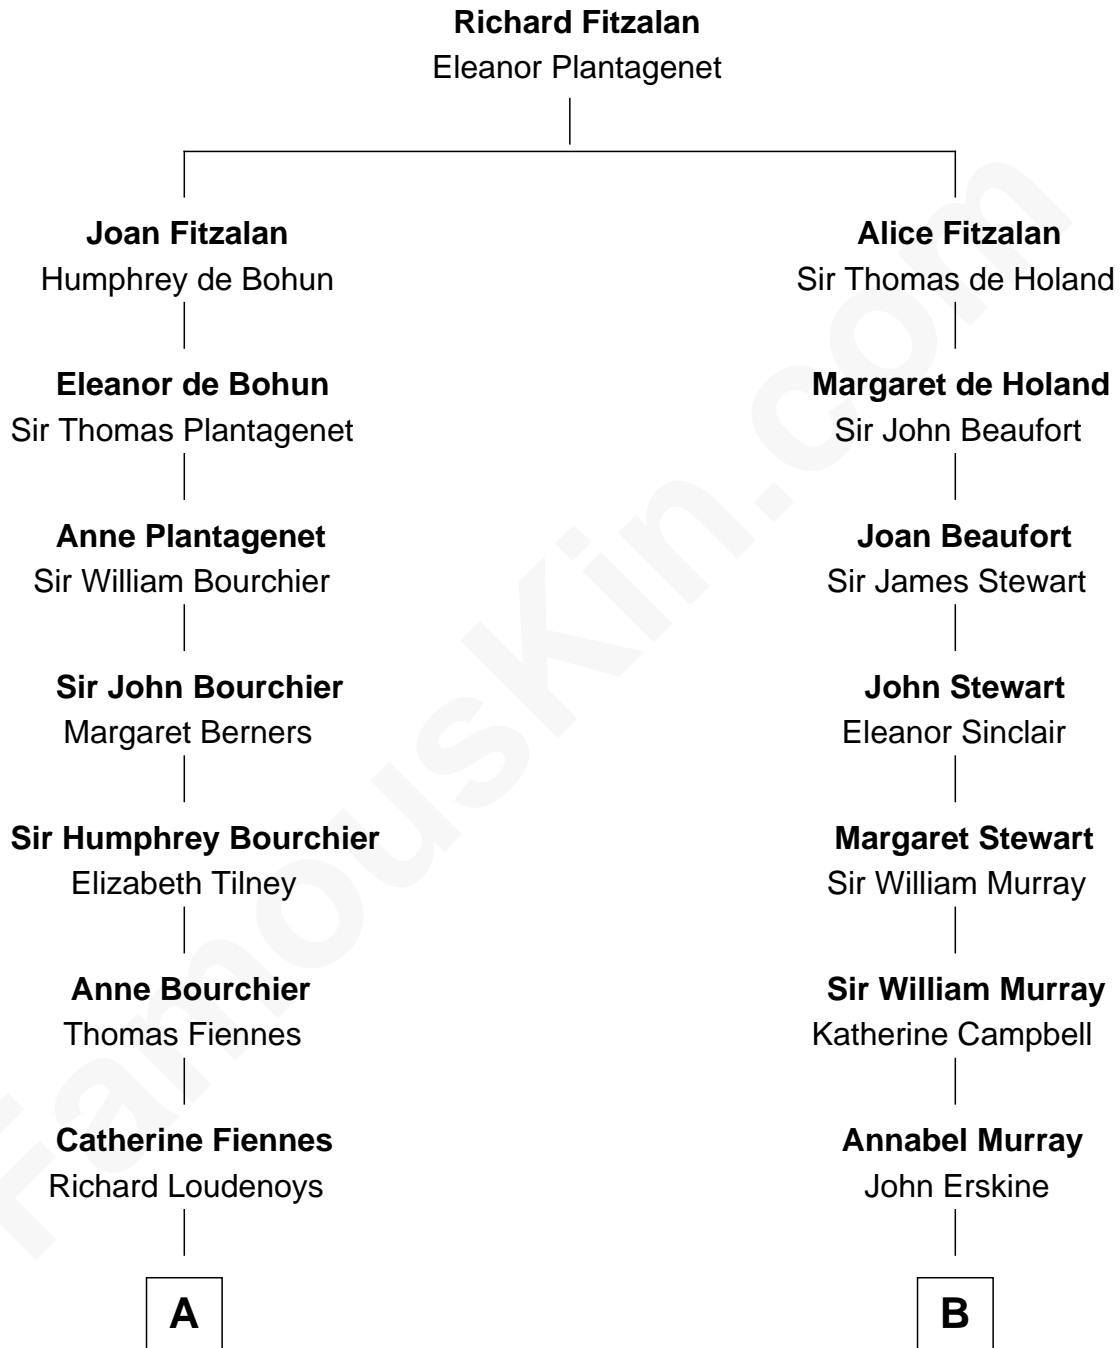

FamousKin.com Relationship Chart of

Anne Baxter
Movie Actress

11th cousin 10 times removed of

Major John Pitcairn
British Commander at Battle of Lexington

FamousKin.com