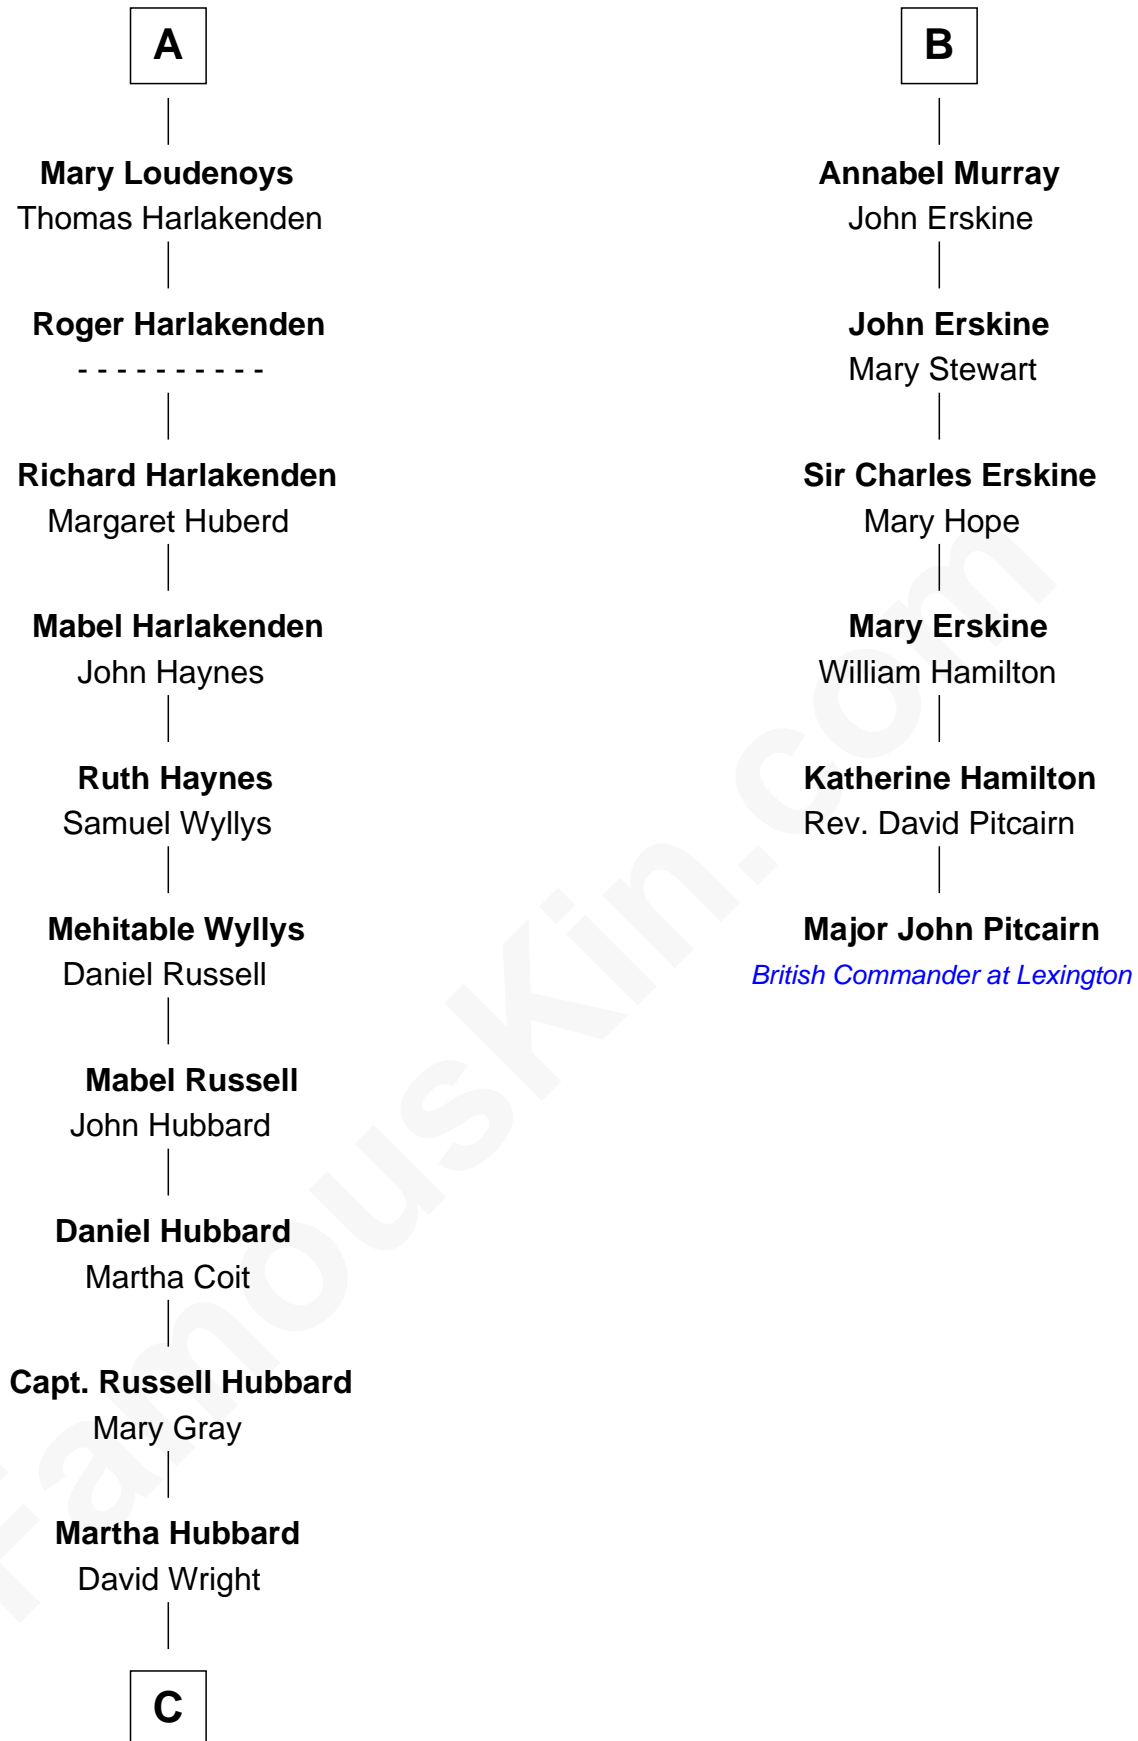

# FamousKin.com Relationship Chart of

**Anne Baxter**

*Movie Actress*

12th cousin 9 times removed of

**Major John Pitcairn**

*British Commander at Battle of Lexington*

**Edmund Fitzalan**

Alice de Warenne

FamousKin.com