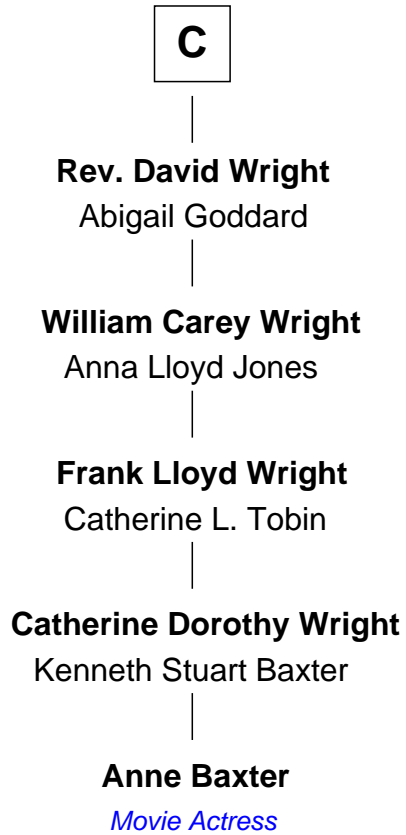

# FamousKin.com Relationship Chart of

**Anne Baxter**

*Movie Actress*

12th cousin 9 times removed of

**Major John Pitcairn**

*British Commander at Battle of Lexington*

**Edmund Fitzalan**

Alice de Warenne

FamousKin.com