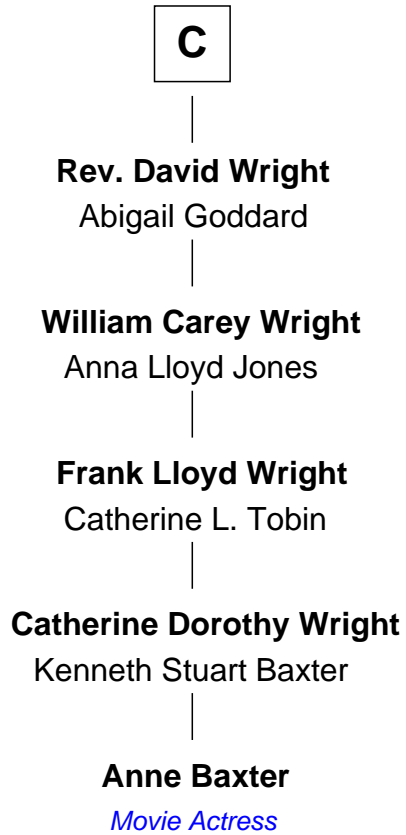

# FamousKin.com Relationship Chart of

**Anne Baxter**  
*Movie Actress*

16th cousin 5 times removed of

**Noel Coward**

*Playwright, Actor, and Songwriter*

**William III of Hainault**

Jeanne of Valois

**Philippa of Hainault**  
Edward III, King of England

**Sir Thomas Plantagenet**  
Eleanor de Bohun

**Anne Plantagenet**  
Sir William Bouchier

**Sir John Bouchier**  
Margaret Berners

**Sir Humphrey Bouchier**  
Elizabeth Tilney

**Anne Bouchier**  
Thomas Fiennes

**Catherine Fiennes**  
Richard Loudenoys

**A**

**Philippa of Hainault**  
Edward III, King of England

**John of Gaunt**  
Katherine Roet

**Sir John Beaufort**  
Margaret de Holand

**Joan Beaufort**  
Sir James Stewart

**Sir James Stewart**  
Margaret - - - - -

**James Stewart**  
Catherine Rutherford

**William Stewart**  
Christian Hay

**B**

FamousKin.com