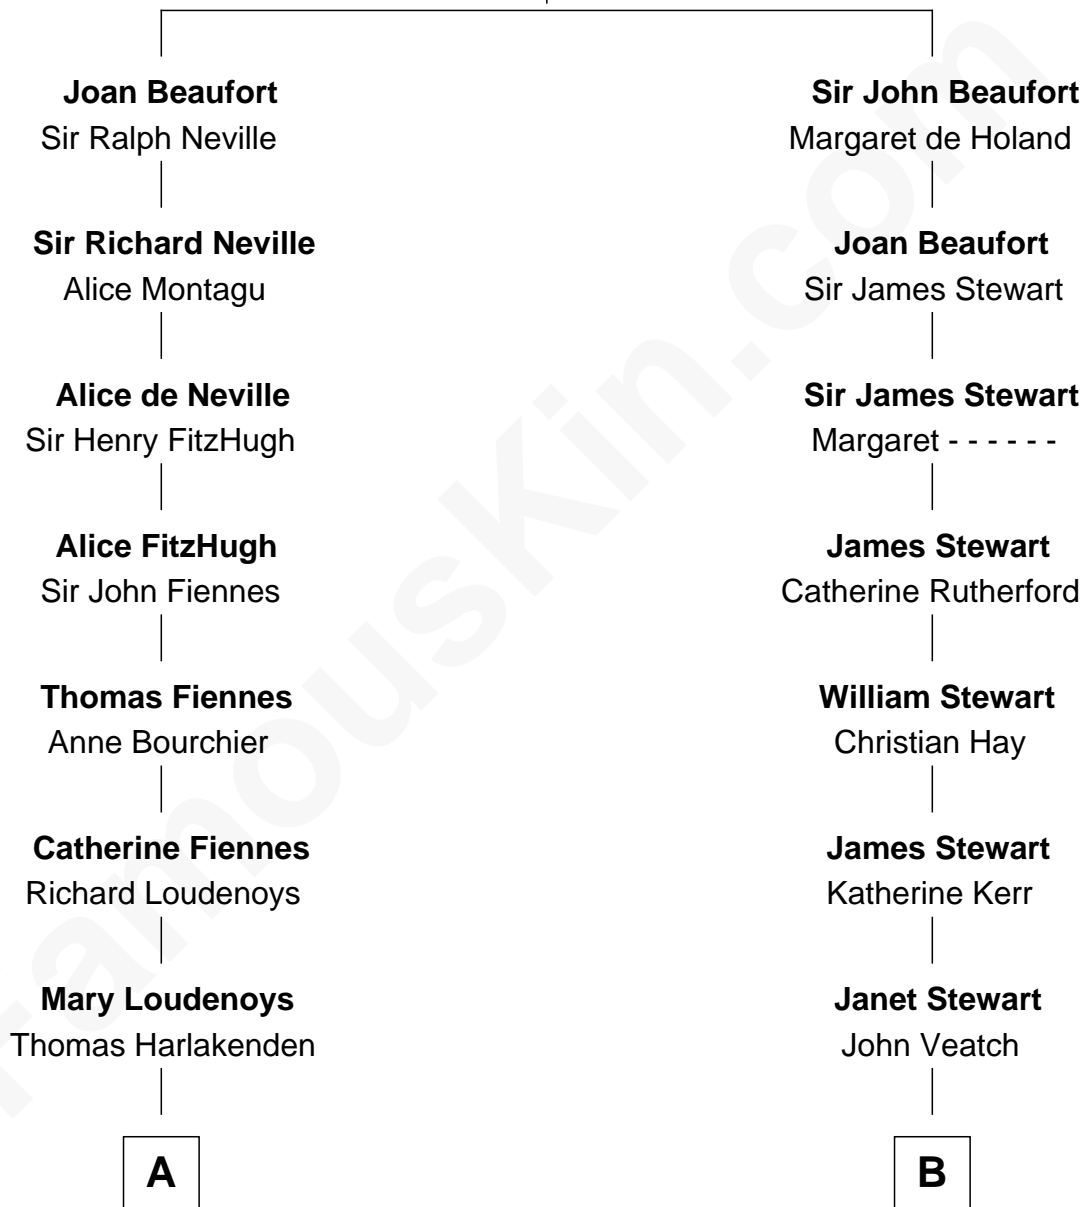

FamousKin.com Relationship Chart of

Anne Baxter

Movie Actress

14th cousin 6 times removed of

Noel Coward

Playwright, Actor, and Songwriter

John of Gaunt

Katherine Roet

C

—
William Carey Wright

Anna Lloyd Jones

—
Frank Lloyd Wright

Catherine L. Tobin

—
Catherine Dorothy Wright

Kenneth Stuart Baxter

—
Anne Baxter