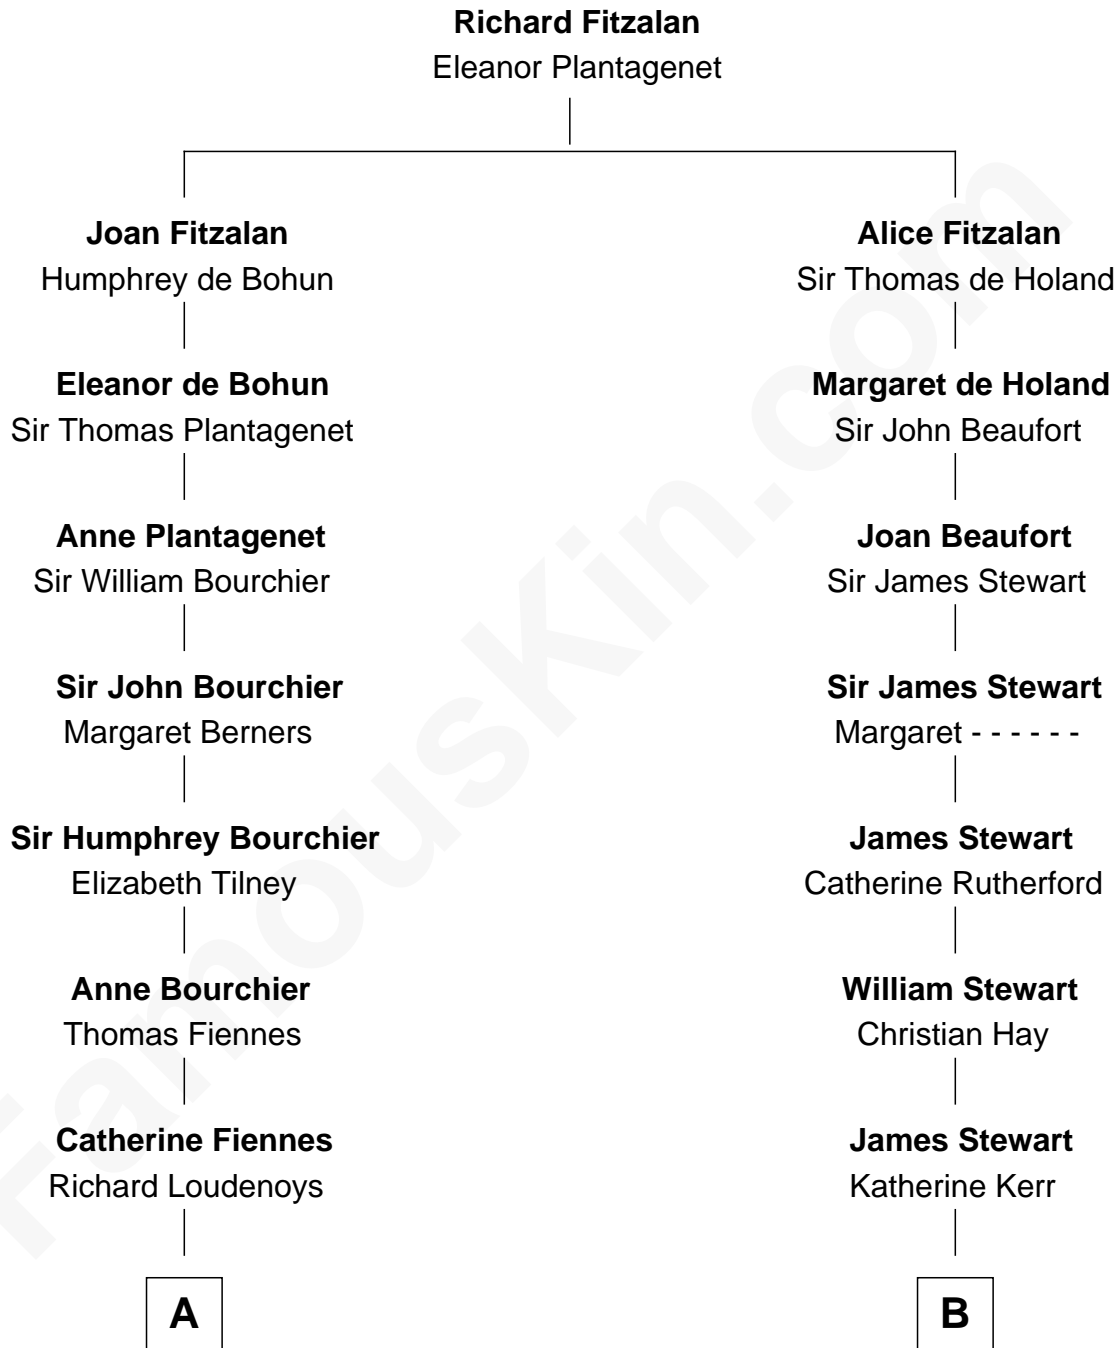

# FamousKin.com Relationship Chart of

**Anne Baxter**

*Movie Actress*

15th cousin 6 times removed of

**Noel Coward**

*Playwright, Actor, and Songwriter*

FamousKin.com