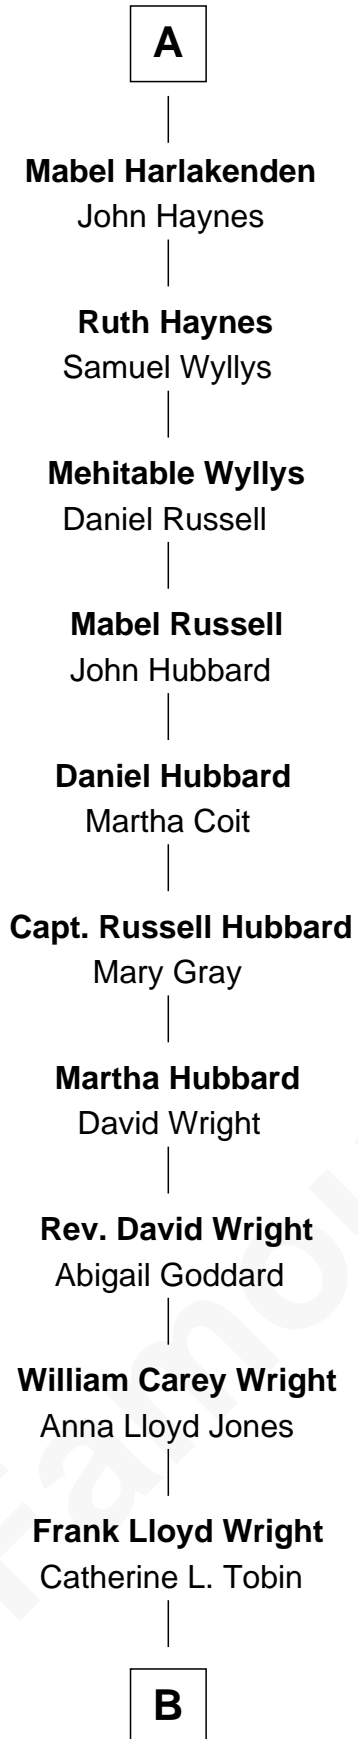

FamousKin.com Relationship Chart of

Anne Baxter

Movie Actress

7th cousin 11 times removed of

Edmund Waller

English Poet and Politician

Elizabeth Cokayne

with husband
Sir Laurence Cheney

with husband
Sir Philip le Boteler

Elizabeth Cheney
Sir Frederick Tilney

Philip Boteler
Isabel Willoughby

Elizabeth Tilney
Sir Humphrey Bourchier

John Boteler
Constance Vere

Anne Bourchier
Thomas Fiennes

Elizabeth Boteler
Thomas Lovett

Catherine Fiennes
Richard Loudenoys

Thomas Lovett
Anne Danvers

Mary Loudenoys
Thomas Harlakenden

Elizabeth Lovett
Anthony Cave

Roger Harlakenden

Anne Cave
Griffith Hampden

Richard Harlakenden
Margaret Huberd

Anne Hampden
Robert Waller

A

Edmund Waller
English Poet and Politician

B

—
Catherine Dorothy Wright

Kenneth Stuart Baxter

—
Anne Baxter

Movie Actress