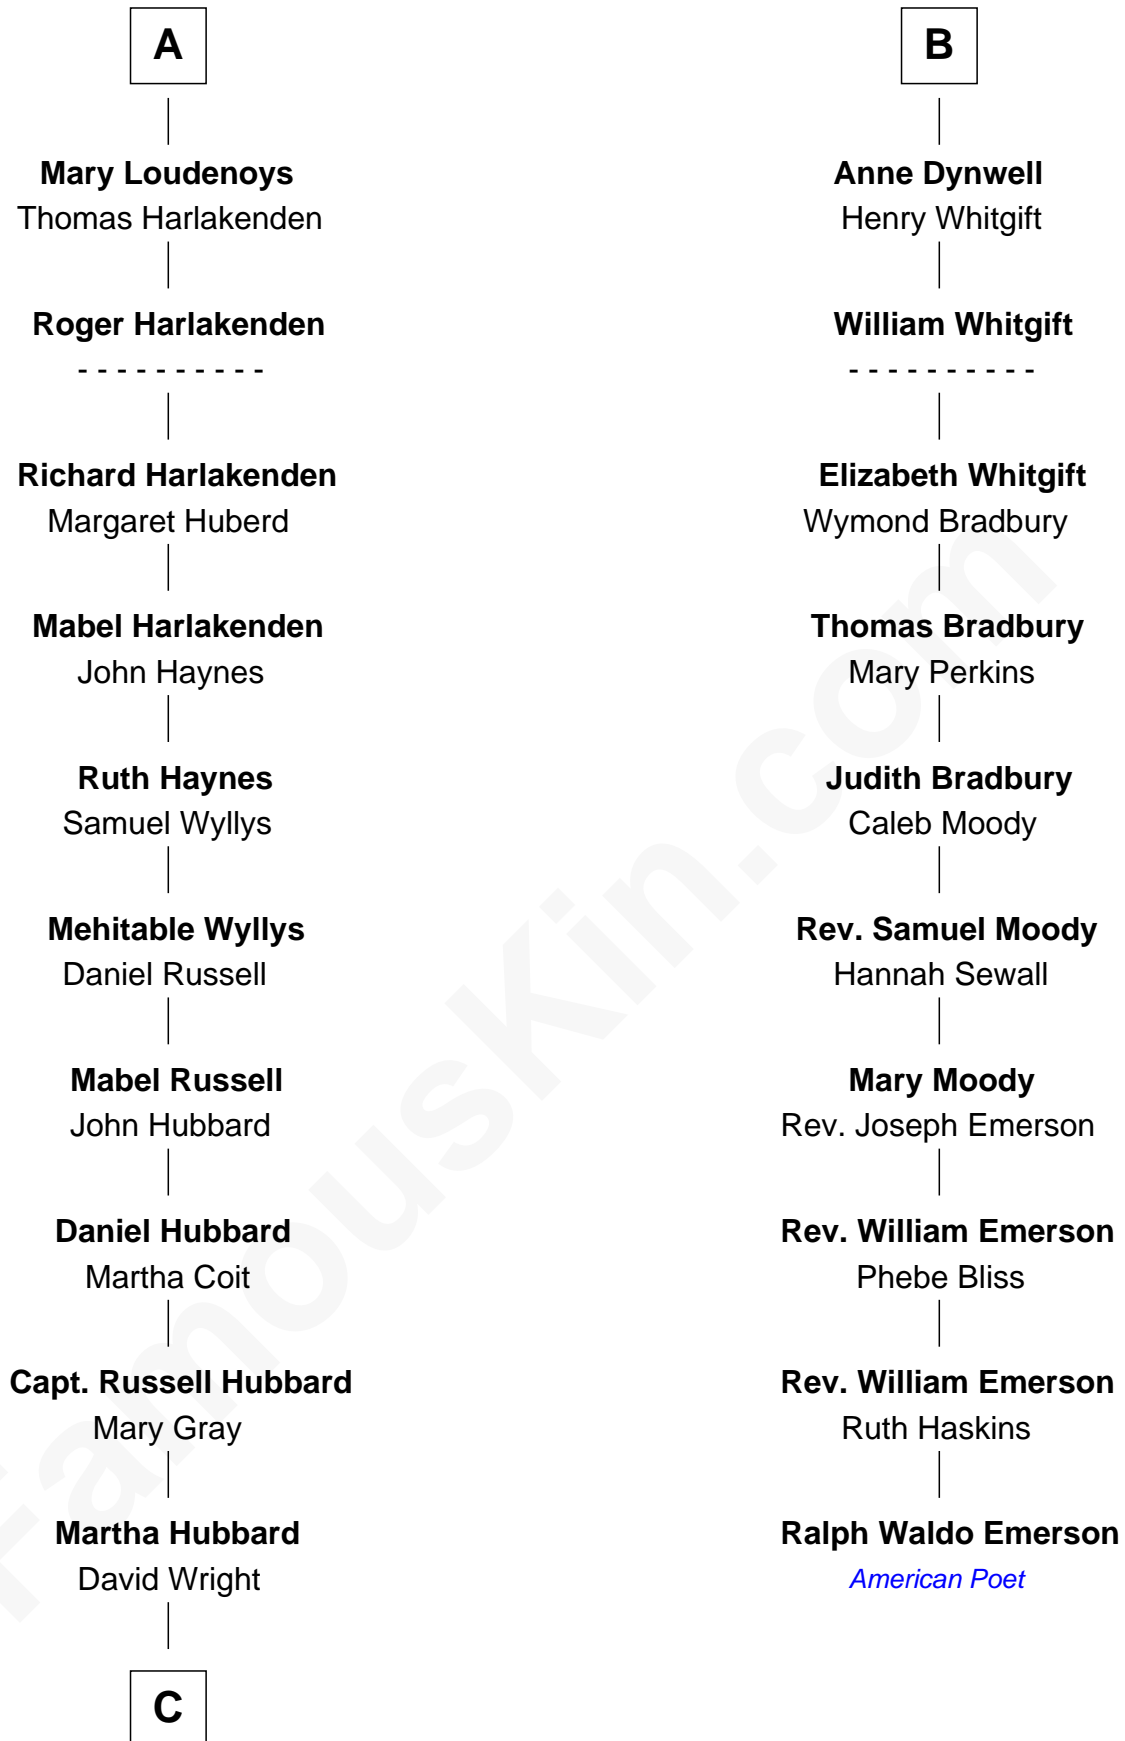

FamousKin.com Relationship Chart of

Anne Baxter

Movie Actress

16th cousin 5 times removed of

Ralph Waldo Emerson

American Poet

FamousKin.com