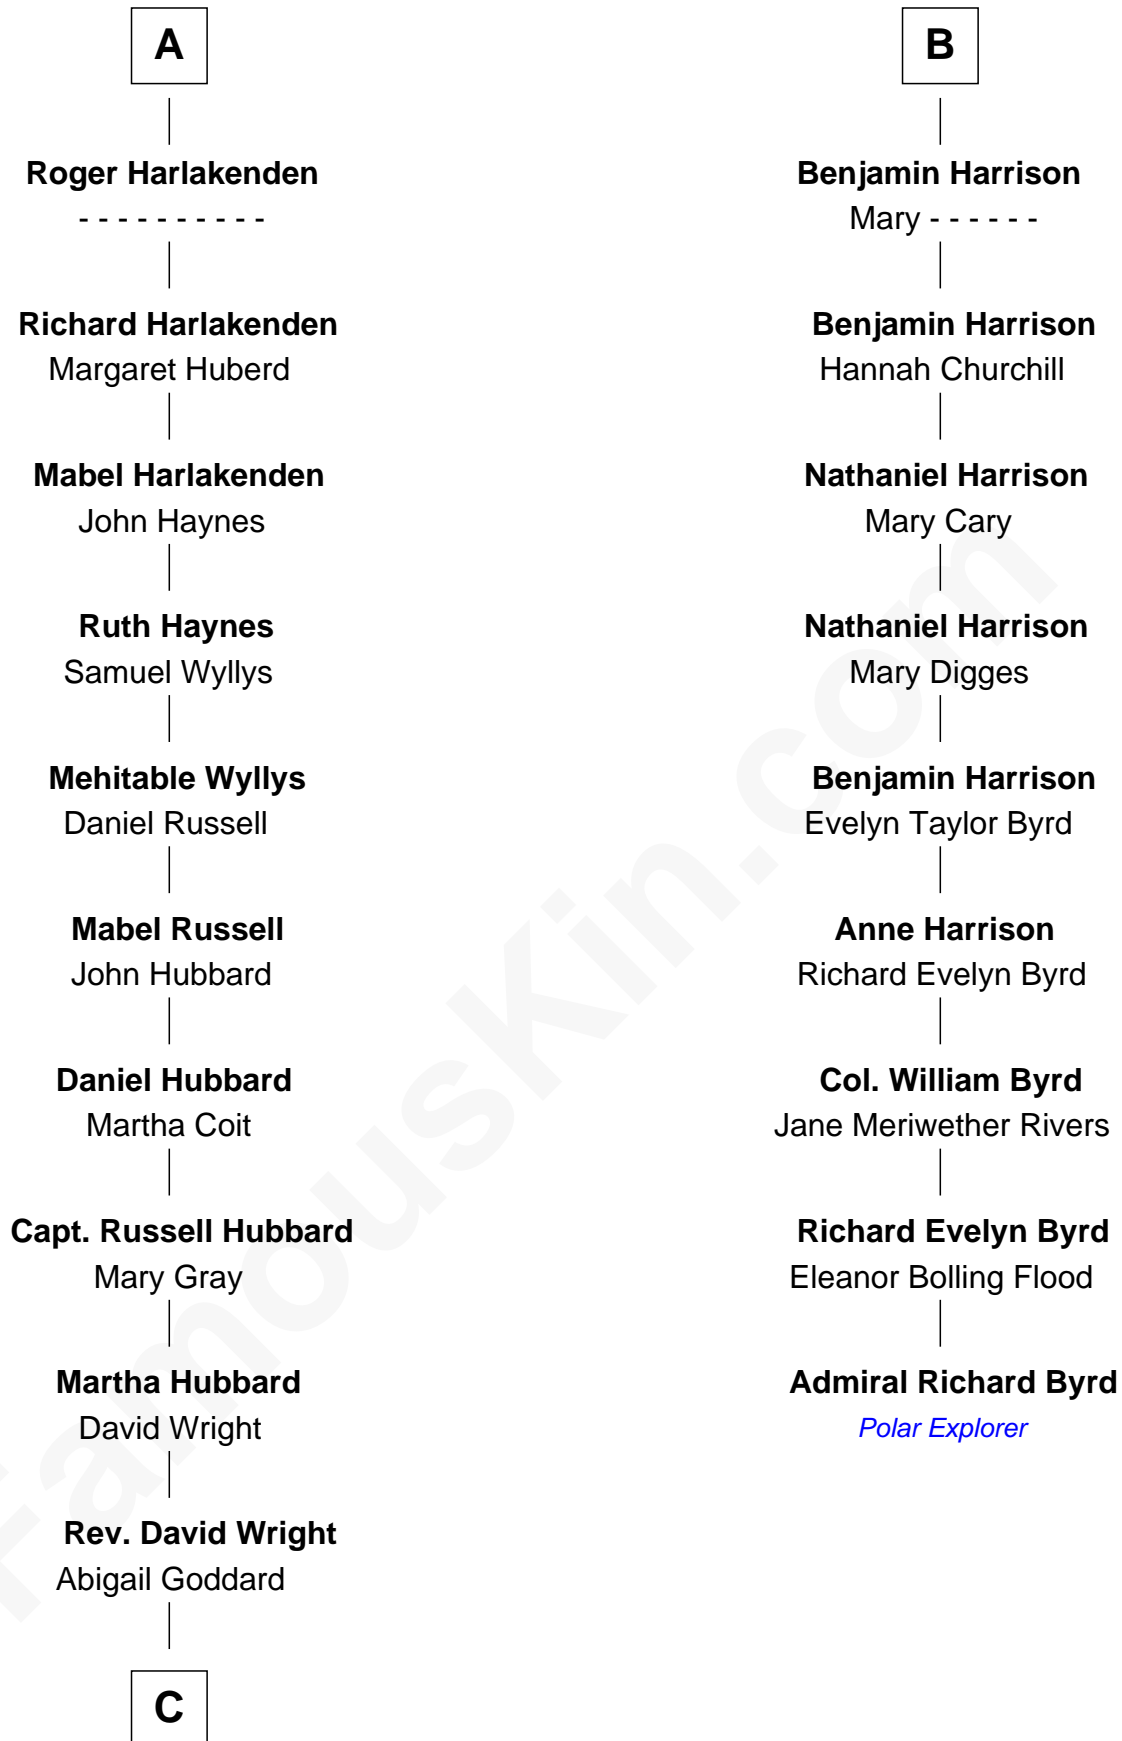

FamousKin.com Relationship Chart of

Anne Baxter
Movie Actress

15th cousin 5 times removed of

Admiral Richard Byrd
Polar Explorer

Margaret de Stafford
Sir Ralph Neville

C

—
William Carey Wright

Anna Lloyd Jones

—
Frank Lloyd Wright

Catherine L. Tobin

—
Catherine Dorothy Wright

Kenneth Stuart Baxter

—
Anne Baxter

Movie Actress

FamousKin.com