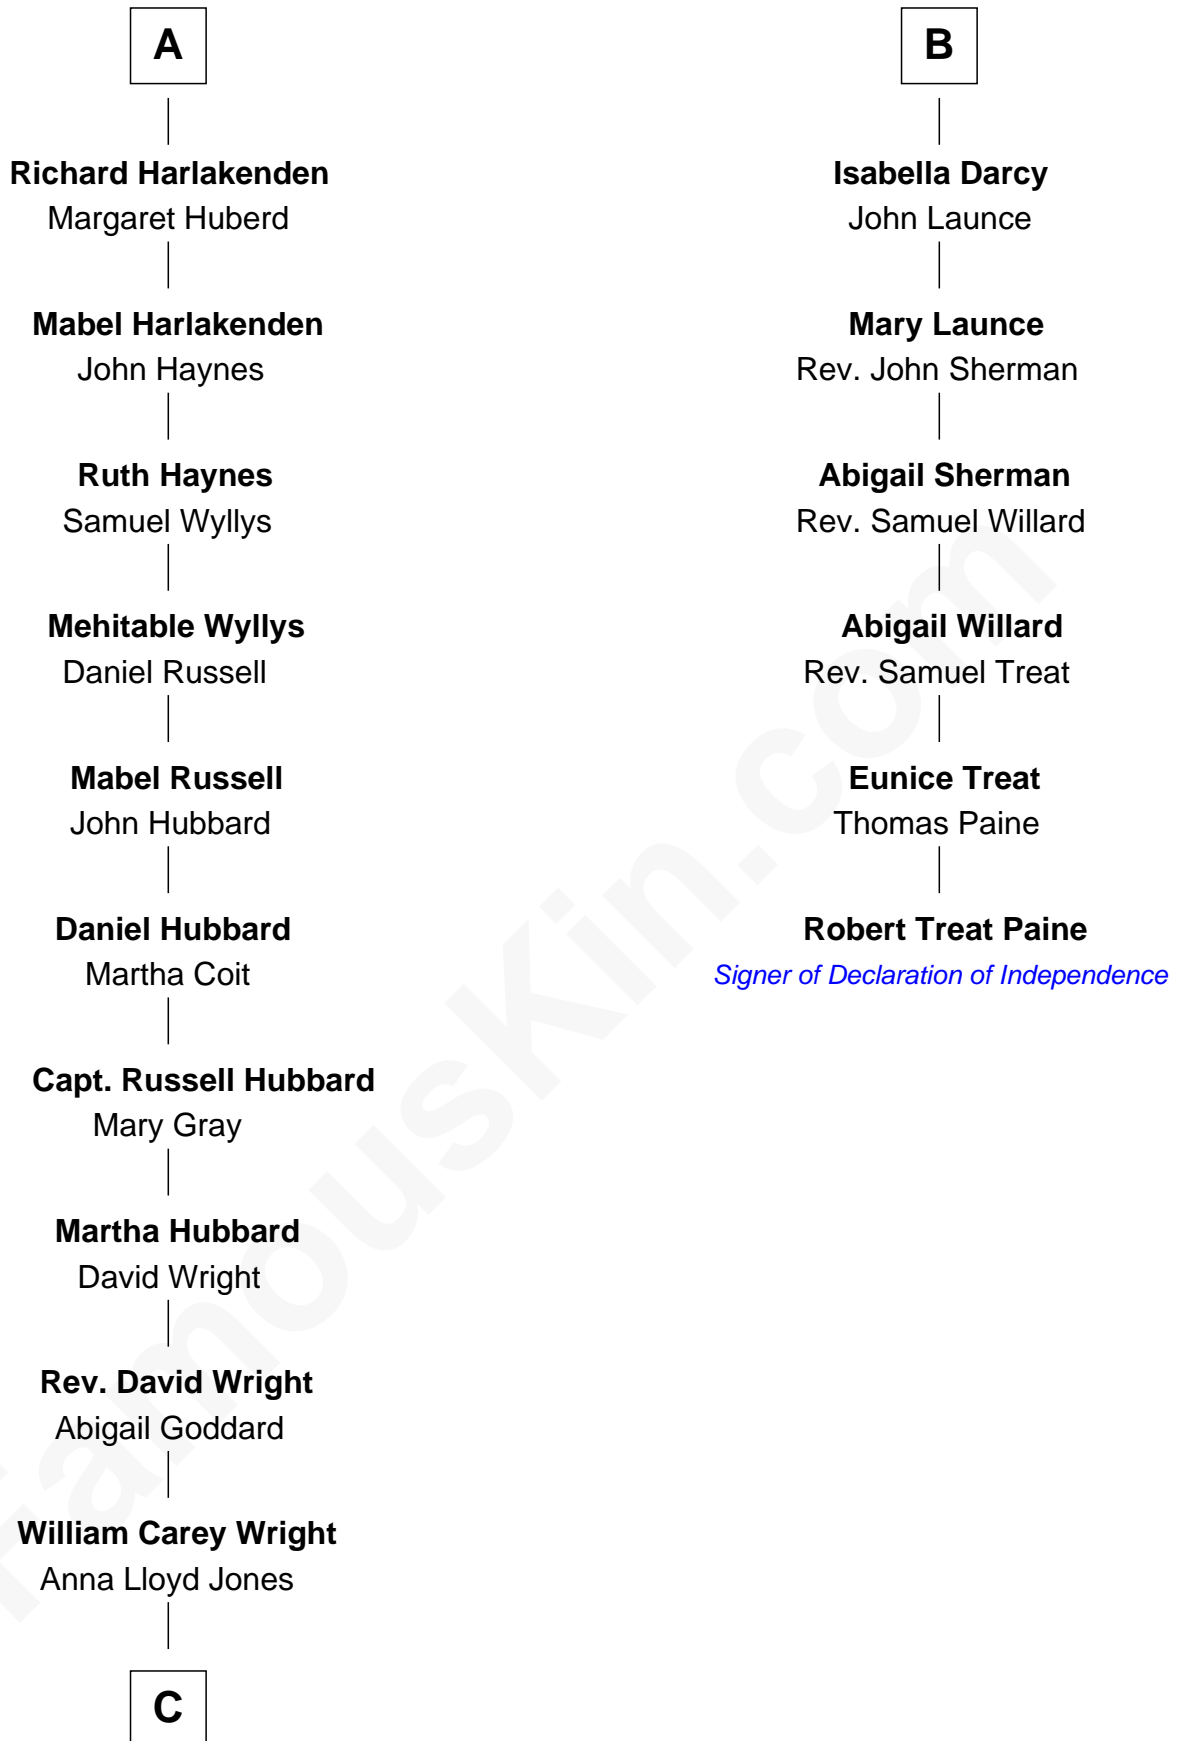

FamousKin.com Relationship Chart of

Anne Baxter
Movie Actress

12th cousin 7 times removed of

Robert Treat Paine

Signer of the Declaration of Independence

C

Frank Lloyd Wright

Catherine L. Tobin

Catherine Dorothy Wright

Kenneth Stuart Baxter

Anne Baxter

Movie Actress

FamousKin.com