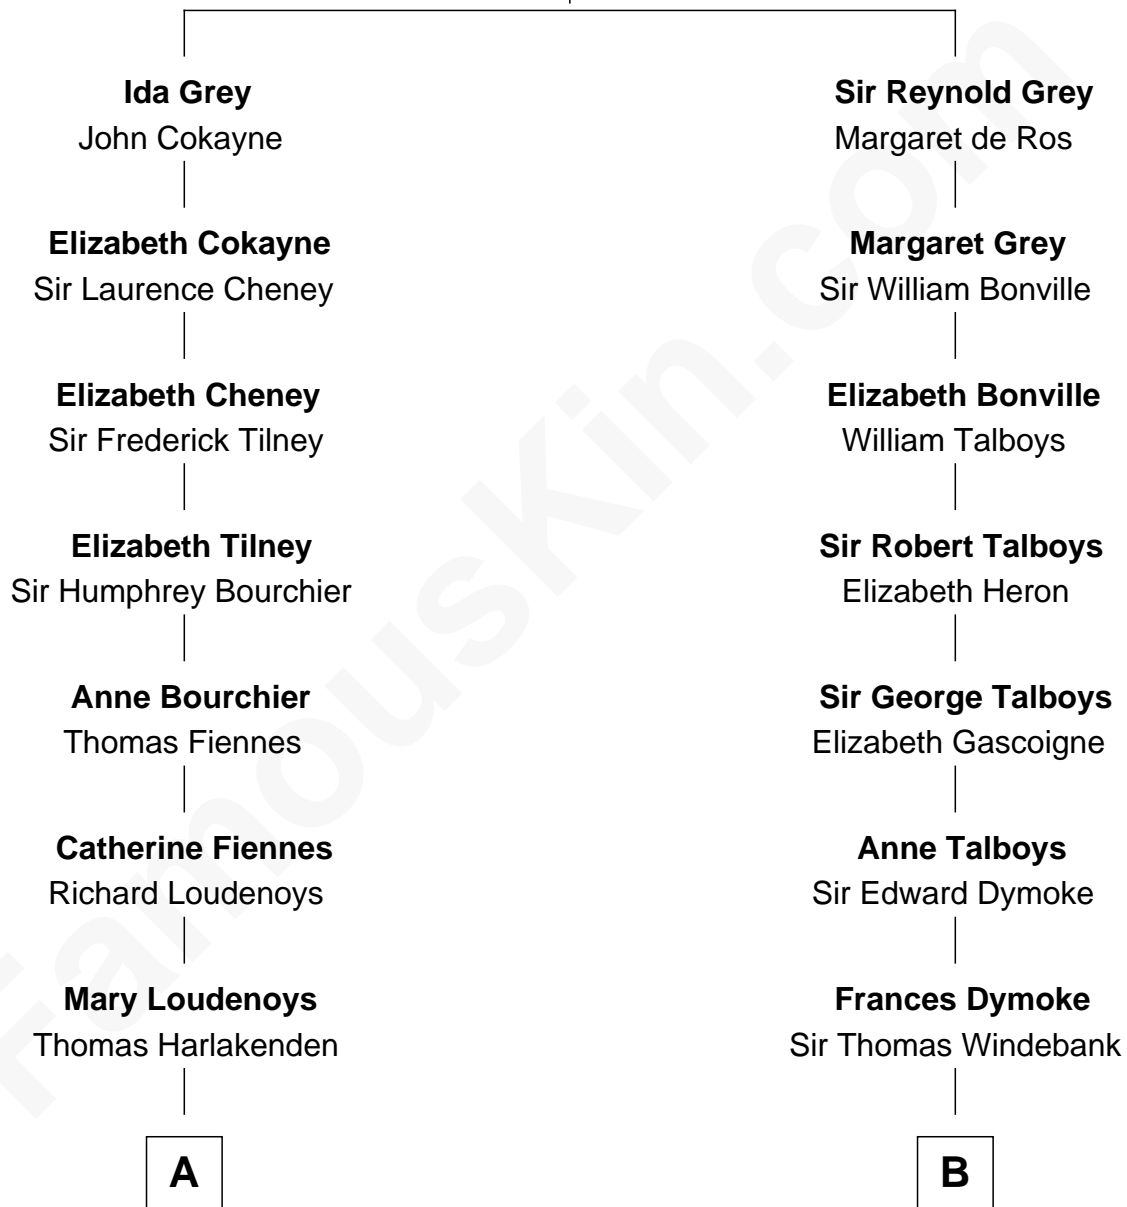

# FamousKin.com Relationship Chart of

**Anne Baxter**

*Movie Actress*

12th cousin 8 times removed of

**Thomas Nelson**

*Signer of the Declaration of Independence*

**Sir Reynold de Grey**

Eleanor le Strange

**C**

—  
**William Carey Wright**

Anna Lloyd Jones

—  
**Frank Lloyd Wright**

Catherine L. Tobin

—  
**Catherine Dorothy Wright**

Kenneth Stuart Baxter

—  
**Anne Baxter**