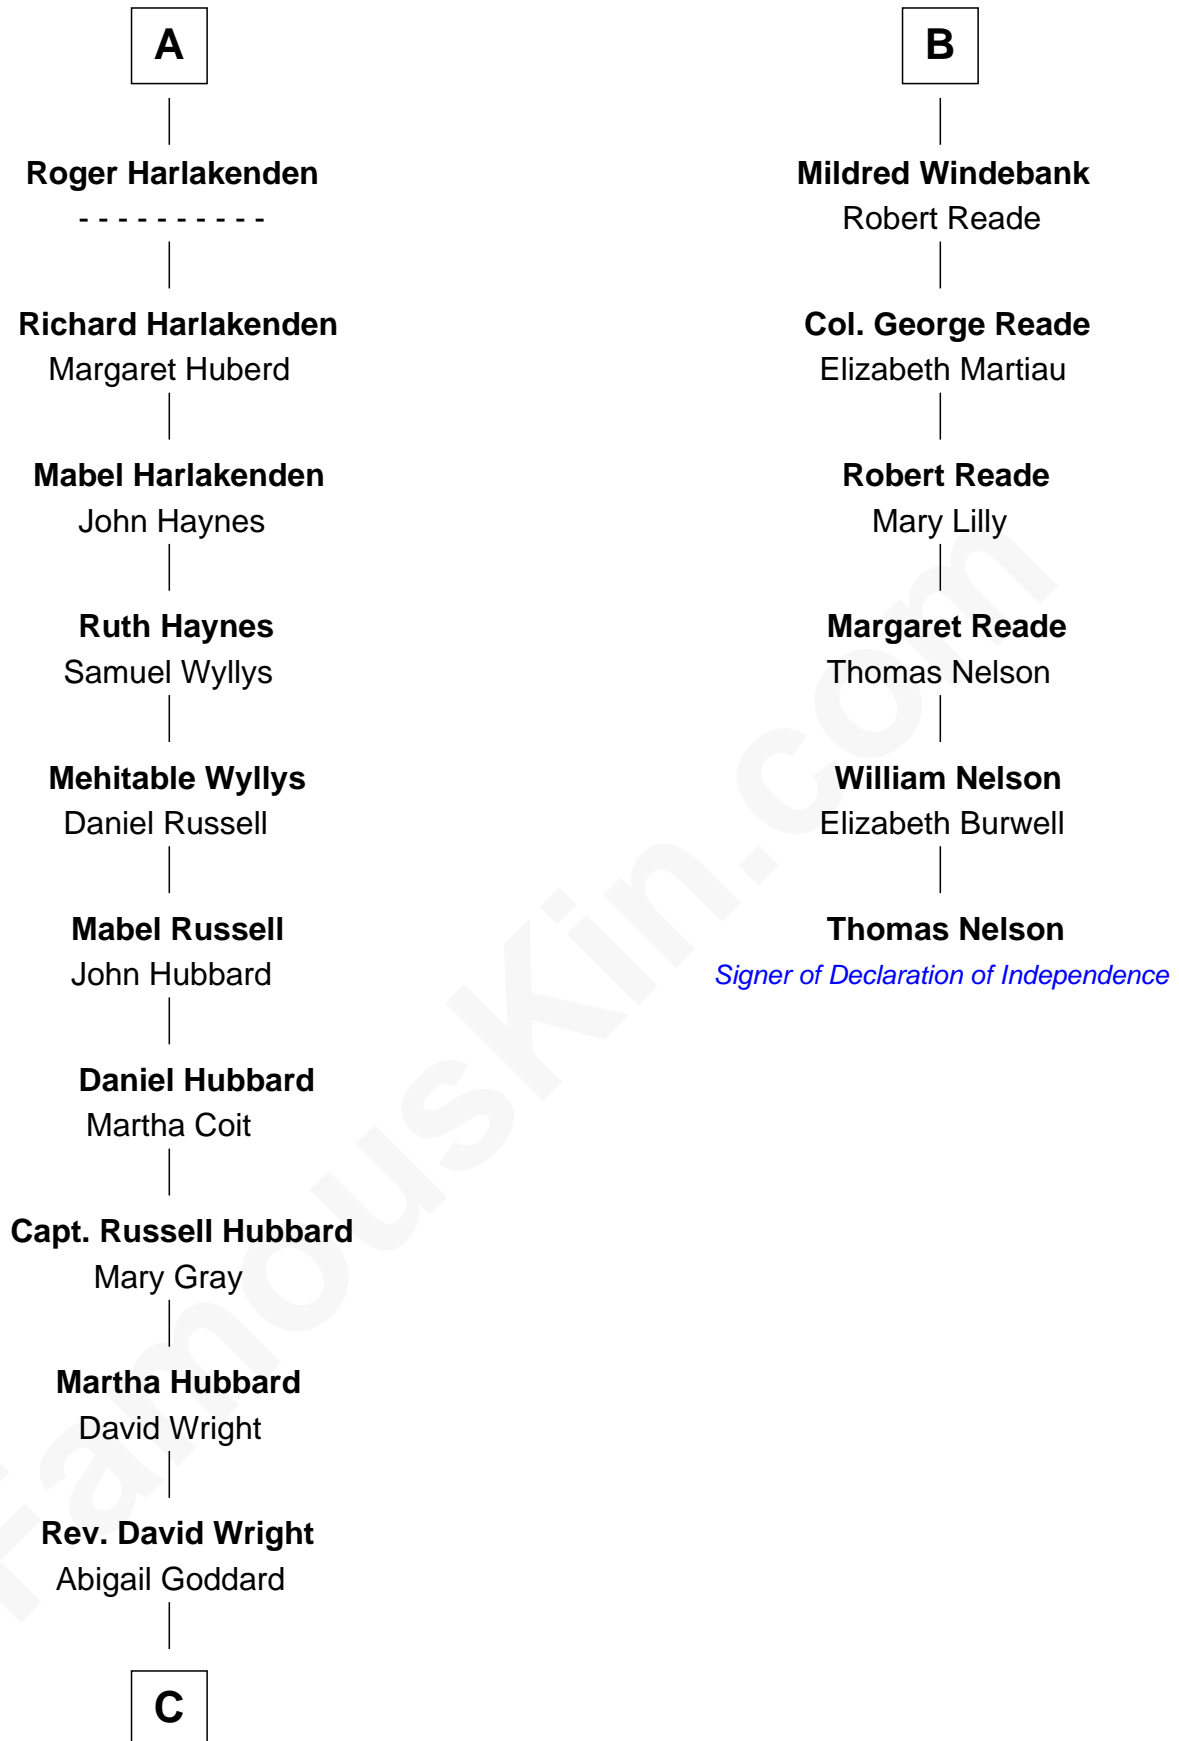

# FamousKin.com Relationship Chart of

**Anne Baxter**

*Movie Actress*

12th cousin 8 times removed of

**Thomas Nelson**

*Signer of the Declaration of Independence*

**Sir Reynold de Grey**

Eleanor le Strange

**C**

—  
**William Carey Wright**

Anna Lloyd Jones

—  
**Frank Lloyd Wright**

Catherine L. Tobin

—  
**Catherine Dorothy Wright**

Kenneth Stuart Baxter

—  
**Anne Baxter**