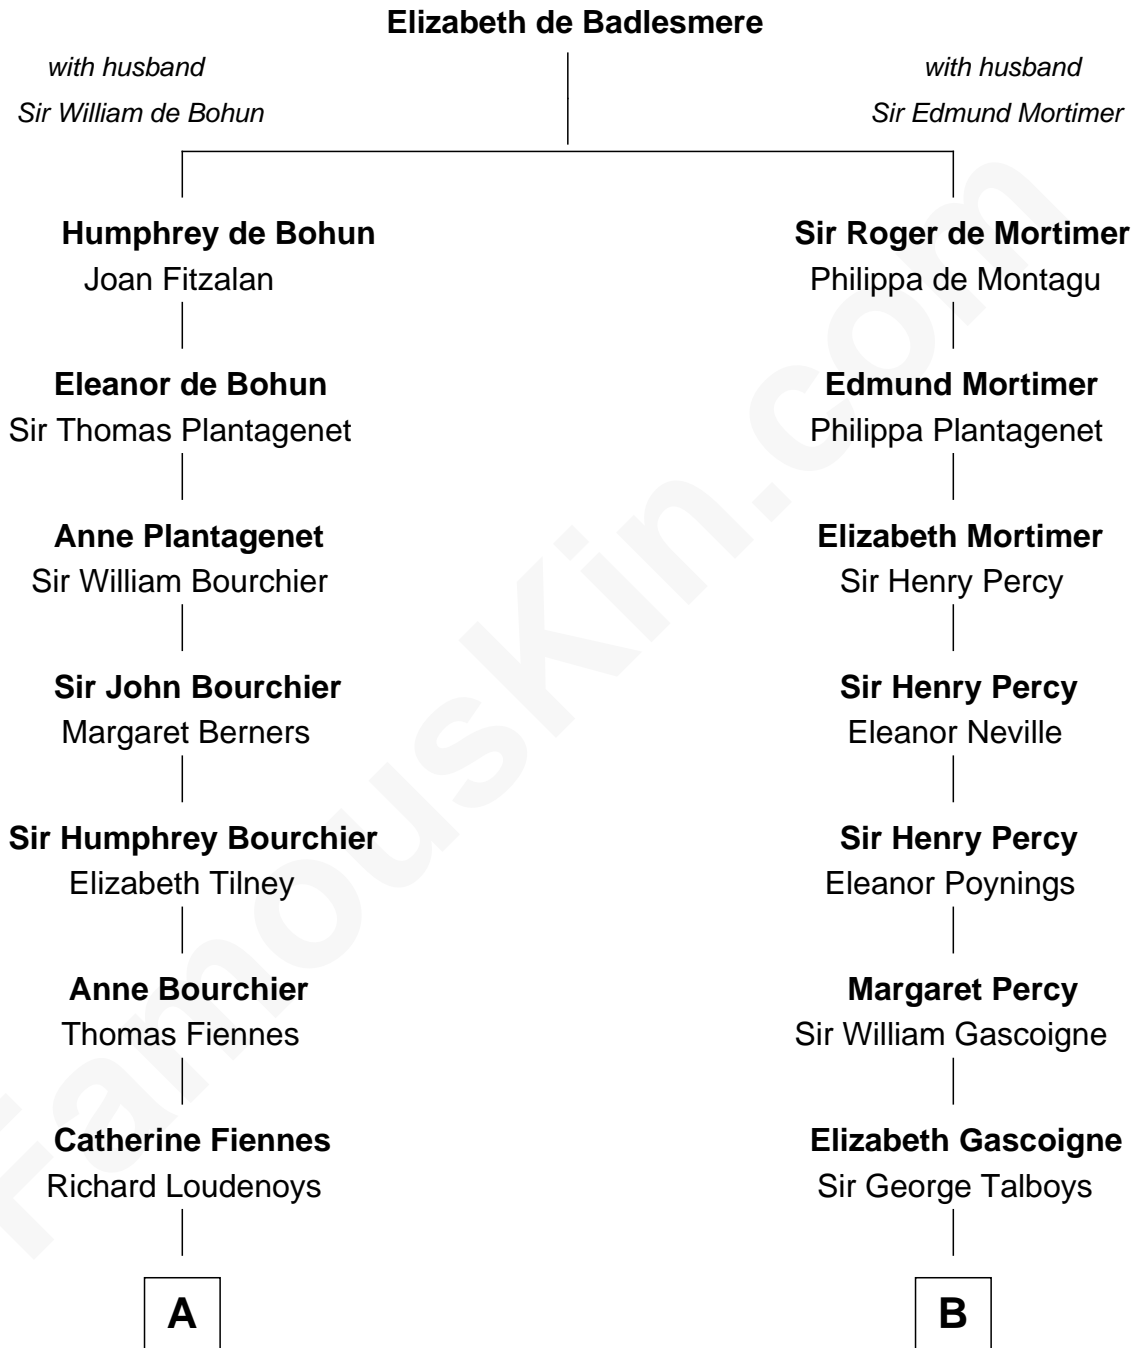

# FamousKin.com Relationship Chart of

**Anne Baxter**  
Movie Actress

14th cousin 7 times removed of

**Thomas Nelson**

Signer of the Declaration of Independence

FamousKin.com