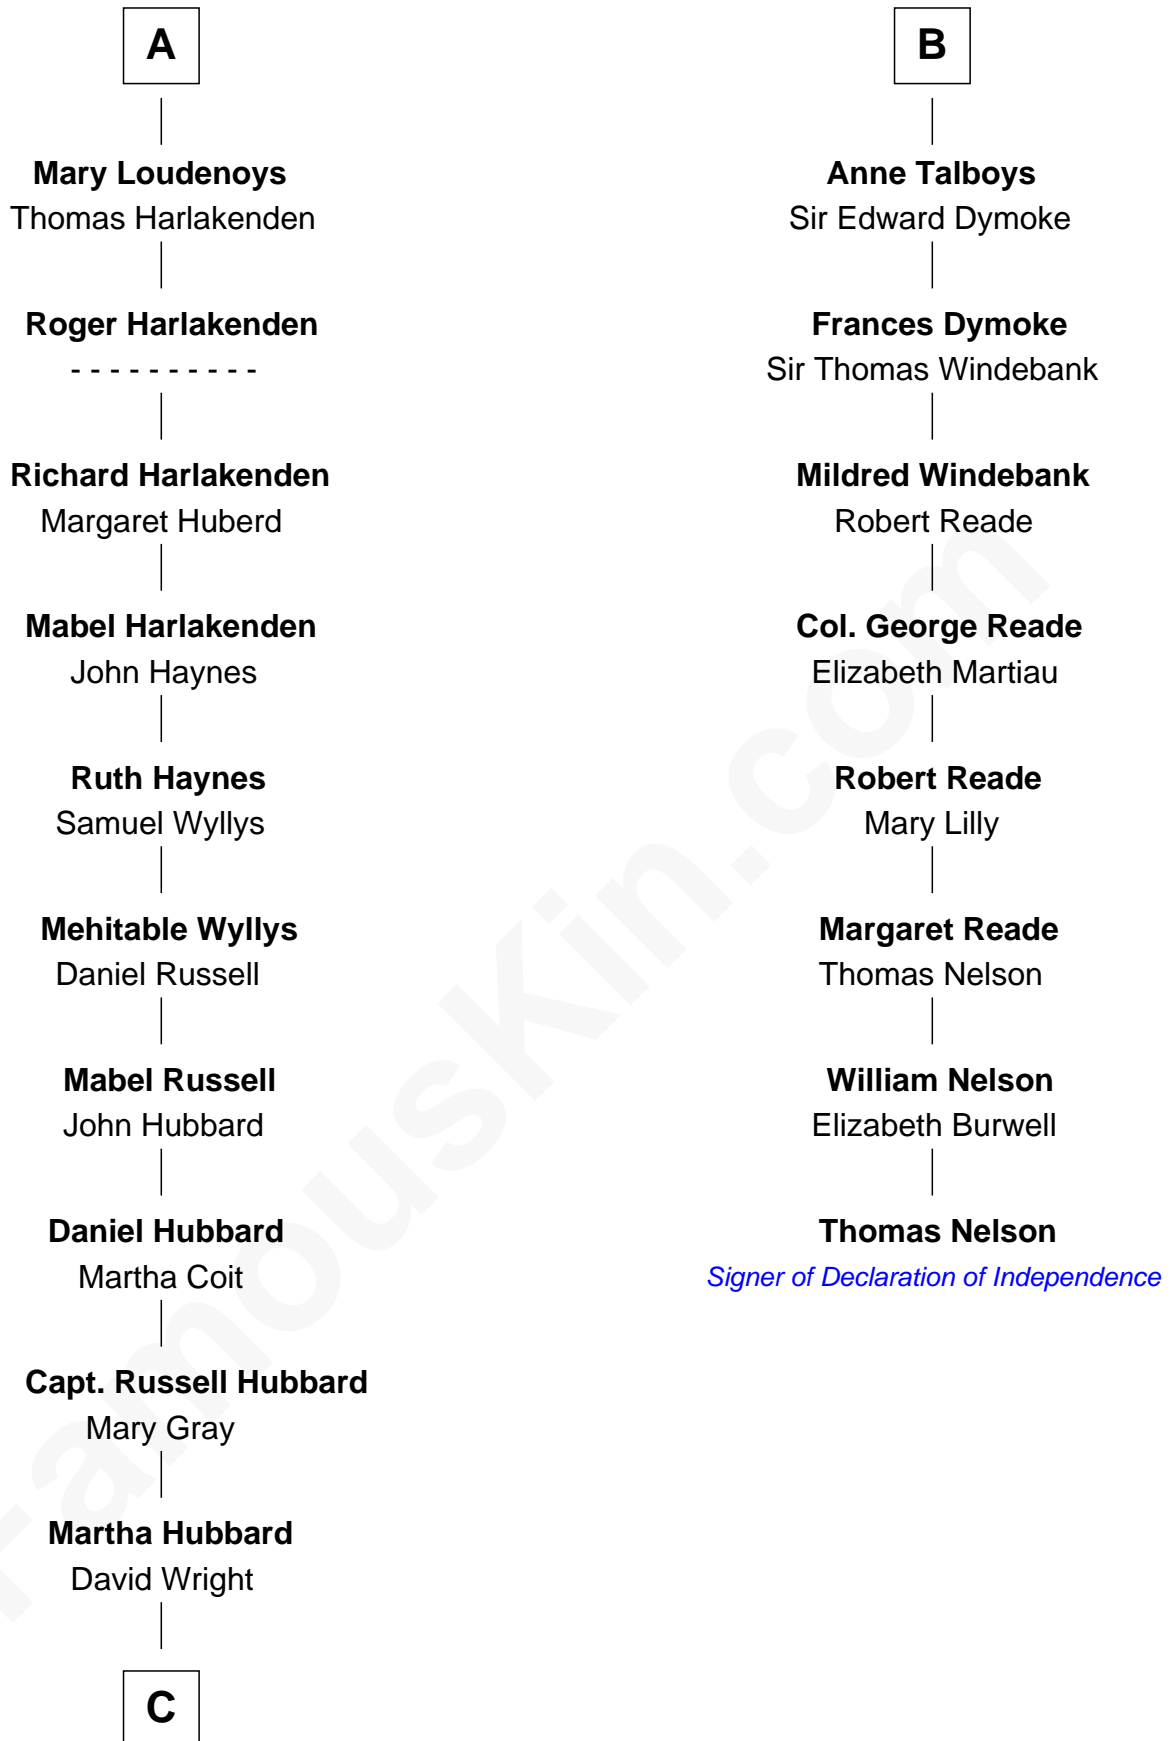

# FamousKin.com Relationship Chart of

**Anne Baxter**  
Movie Actress

14th cousin 7 times removed of

**Thomas Nelson**

Signer of the Declaration of Independence

FamousKin.com