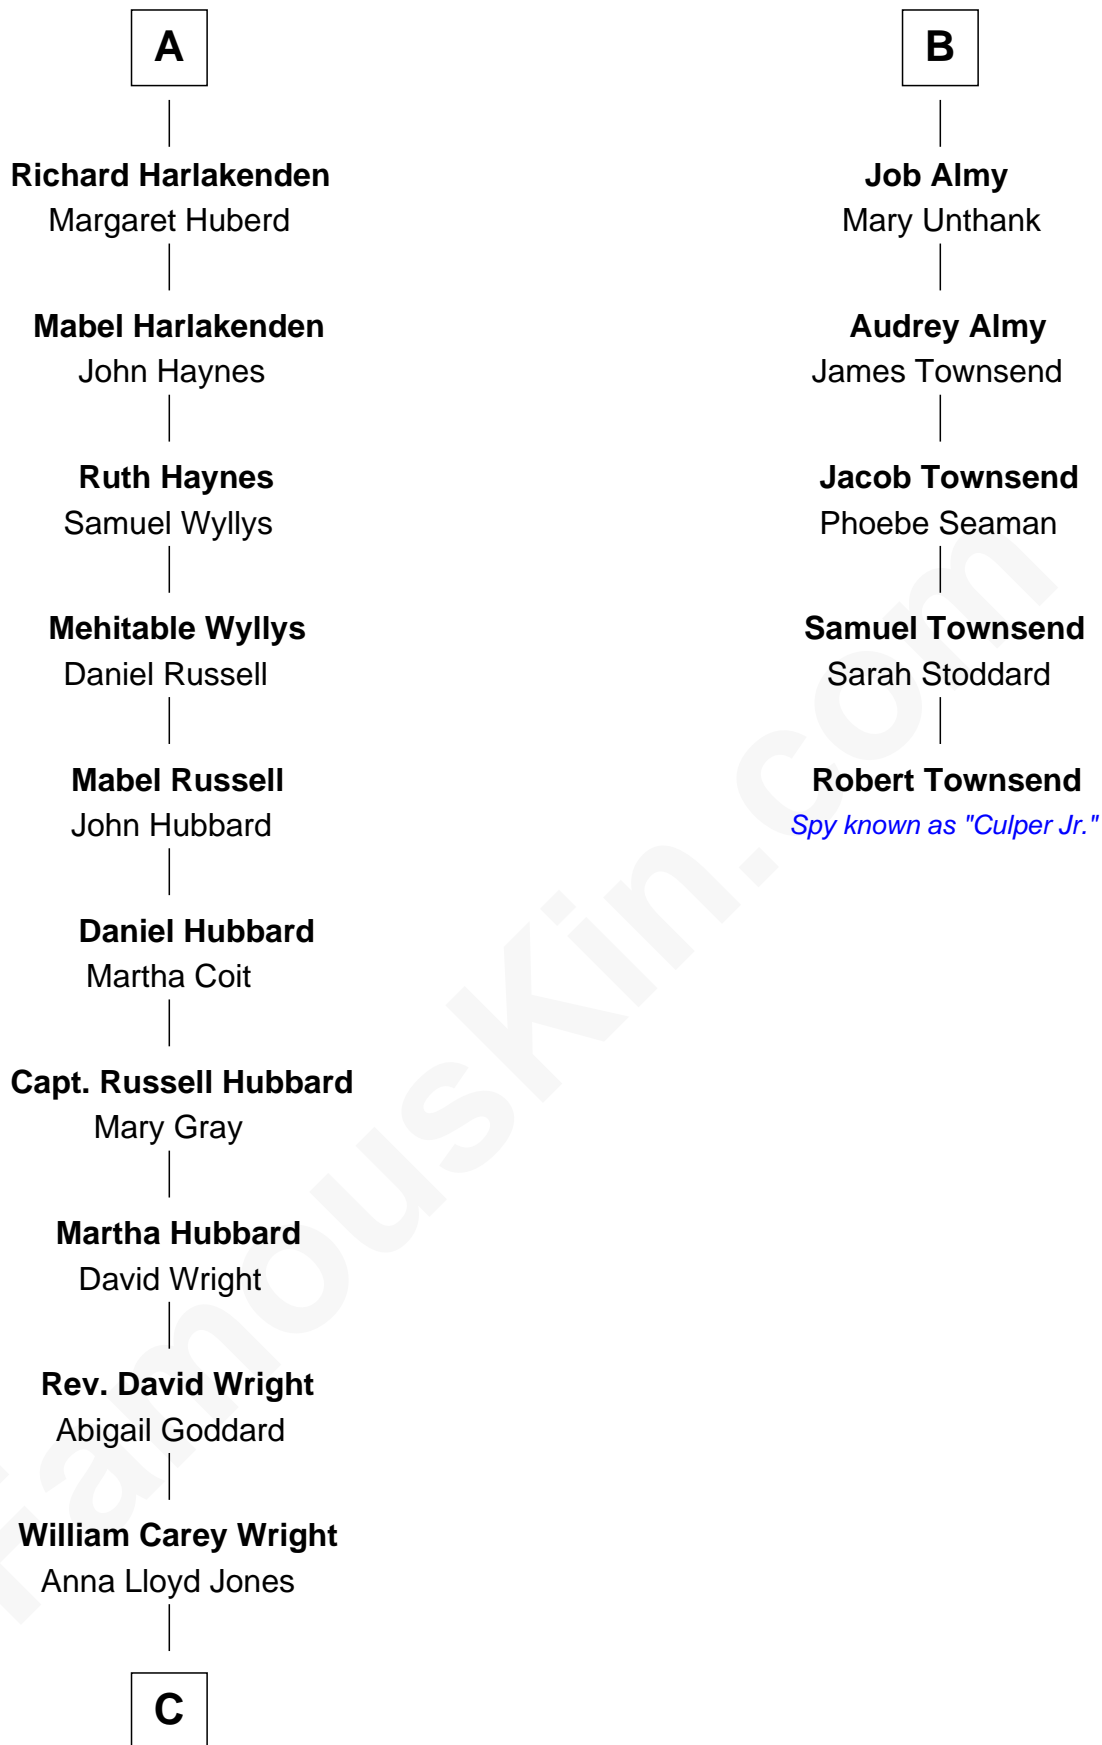

FamousKin.com Relationship Chart of

Anne Baxter
Movie Actress

11th cousin 8 times removed of

Robert Townsend

Member of the Culper Spy Ring during the American Revolution

C

Frank Lloyd Wright

Catherine L. Tobin

Catherine Dorothy Wright

Kenneth Stuart Baxter

Anne Baxter

Movie Actress

FamousKin.com