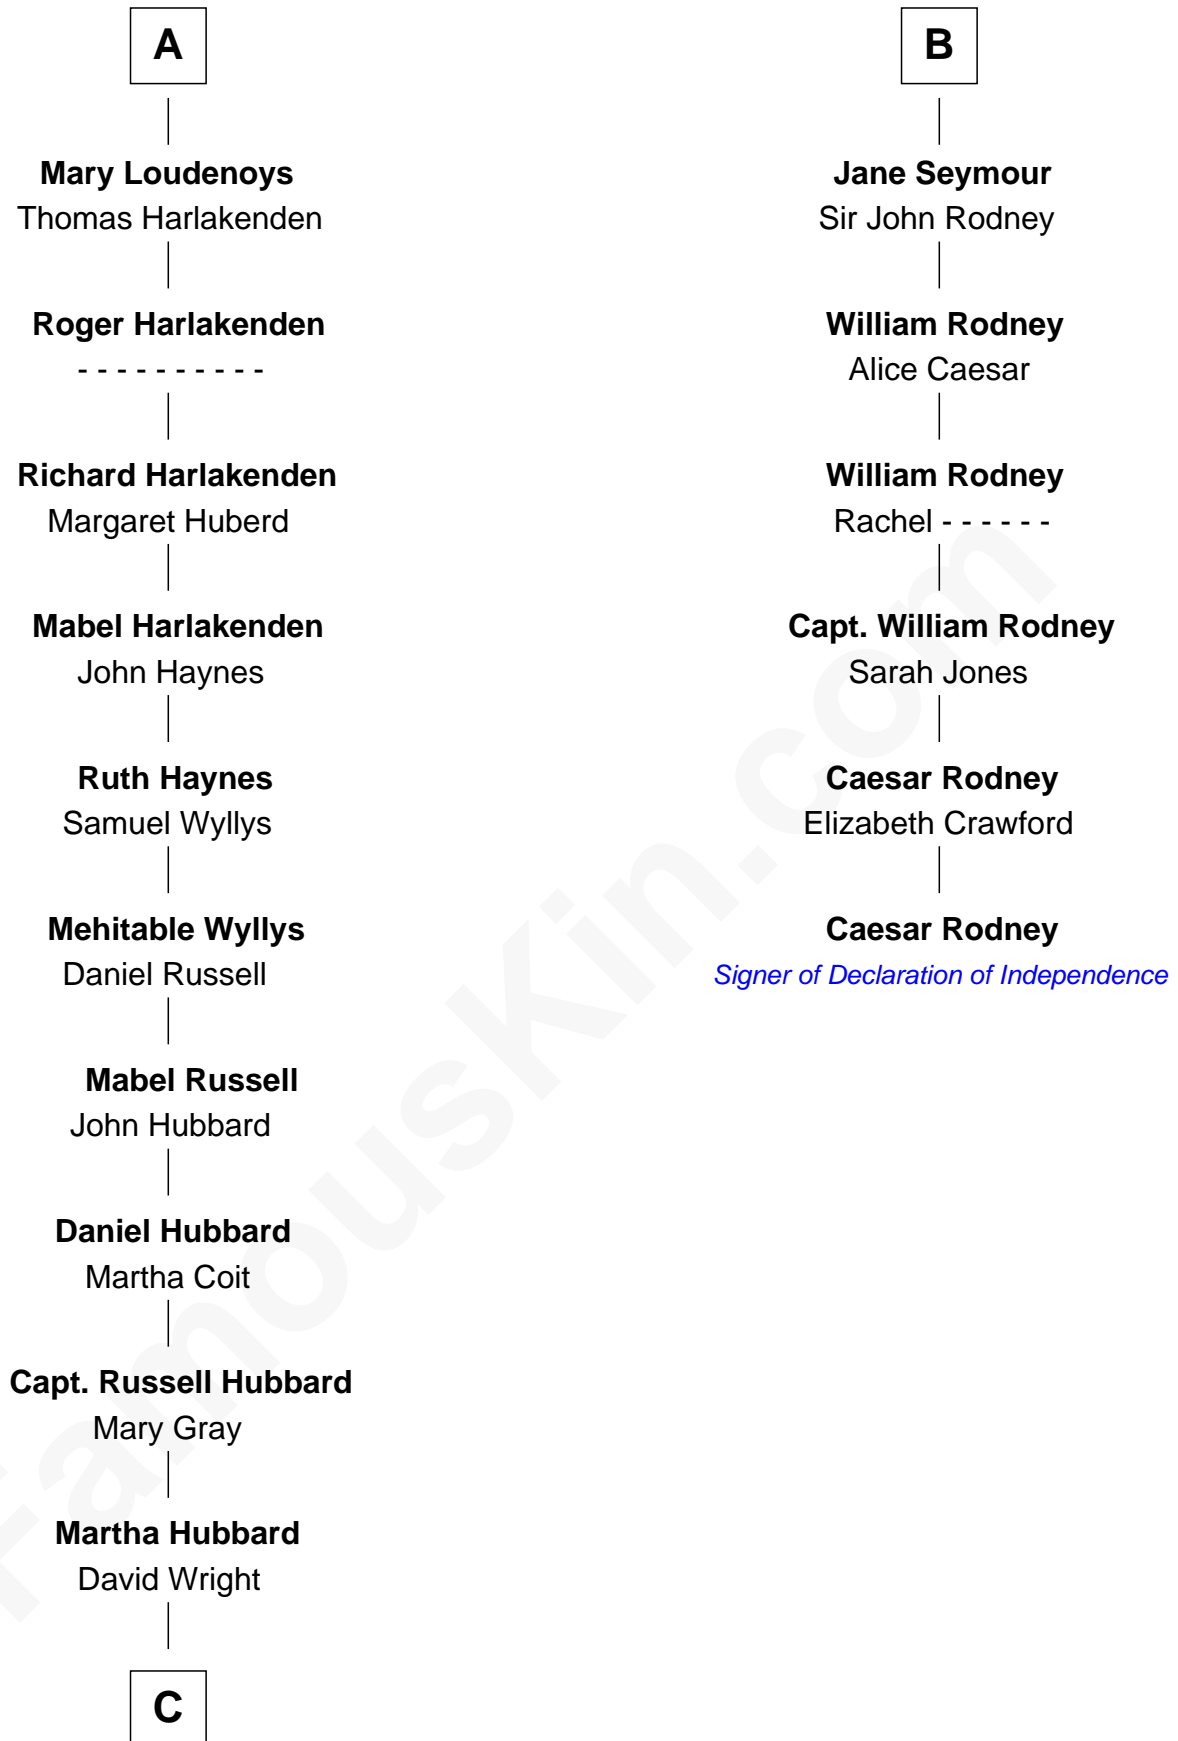

FamousKin.com Relationship Chart of

Anne Baxter

Movie Actress

12th cousin 9 times removed of

Caesar Rodney

Signer of the Declaration of Independence

Sir Ralph de Neville

Alice de Audley

Sir Henry Percy

Sir Henry Percy

Elizabeth Mortimer

Elizabeth Percy

Sir John Clifford

Mary Clifford

Sir Philip Wentworth

Sir Henry Wentworth

Anne Say

Margery Wentworth

Sir John Seymour

Sir Henry Seymour

Barbara Morgan

B

FamousKin.com