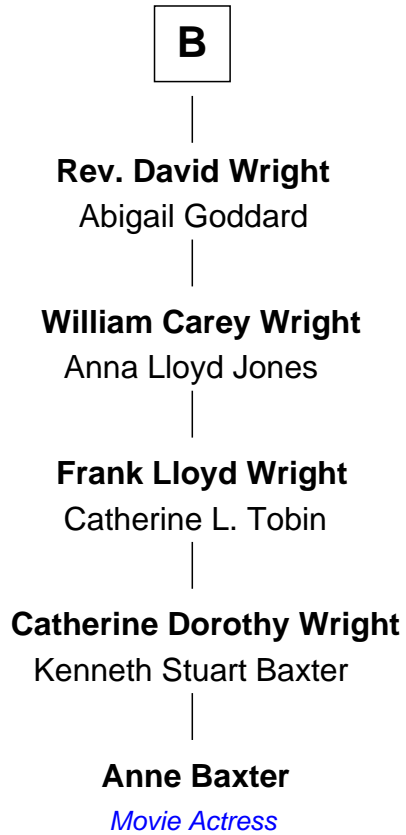

# FamousKin.com Relationship Chart of

**Anne Baxter**

*Movie Actress*

7th cousin 14 times removed of

**Queen Elizabeth I**

*Queen of England*

**Edmund Fitzalan**

Alice de Warenne

**Aline Fitzalan**

Sir Roger le Strange

**Lucy le Strange**

Sir William Willoughby

**Margery Willoughby**

Sir William FitzHugh

**Sir Henry FitzHugh**

Alice de Neville

Eleanor Plantagenet

**Alice Fitzalan**

Sir Thomas de Holand

**Margaret de Holand**

Sir John Beaufort

**John Beaufort**

Margaret Beauchamp

**Margaret Beaufort**

Edmund Tudor

**Henry VII, King of England**

Elizabeth of York

**Henry VIII, King of England**

Anne Boleyn

**Queen Elizabeth I**

*Queen of England*

FamousKin.com