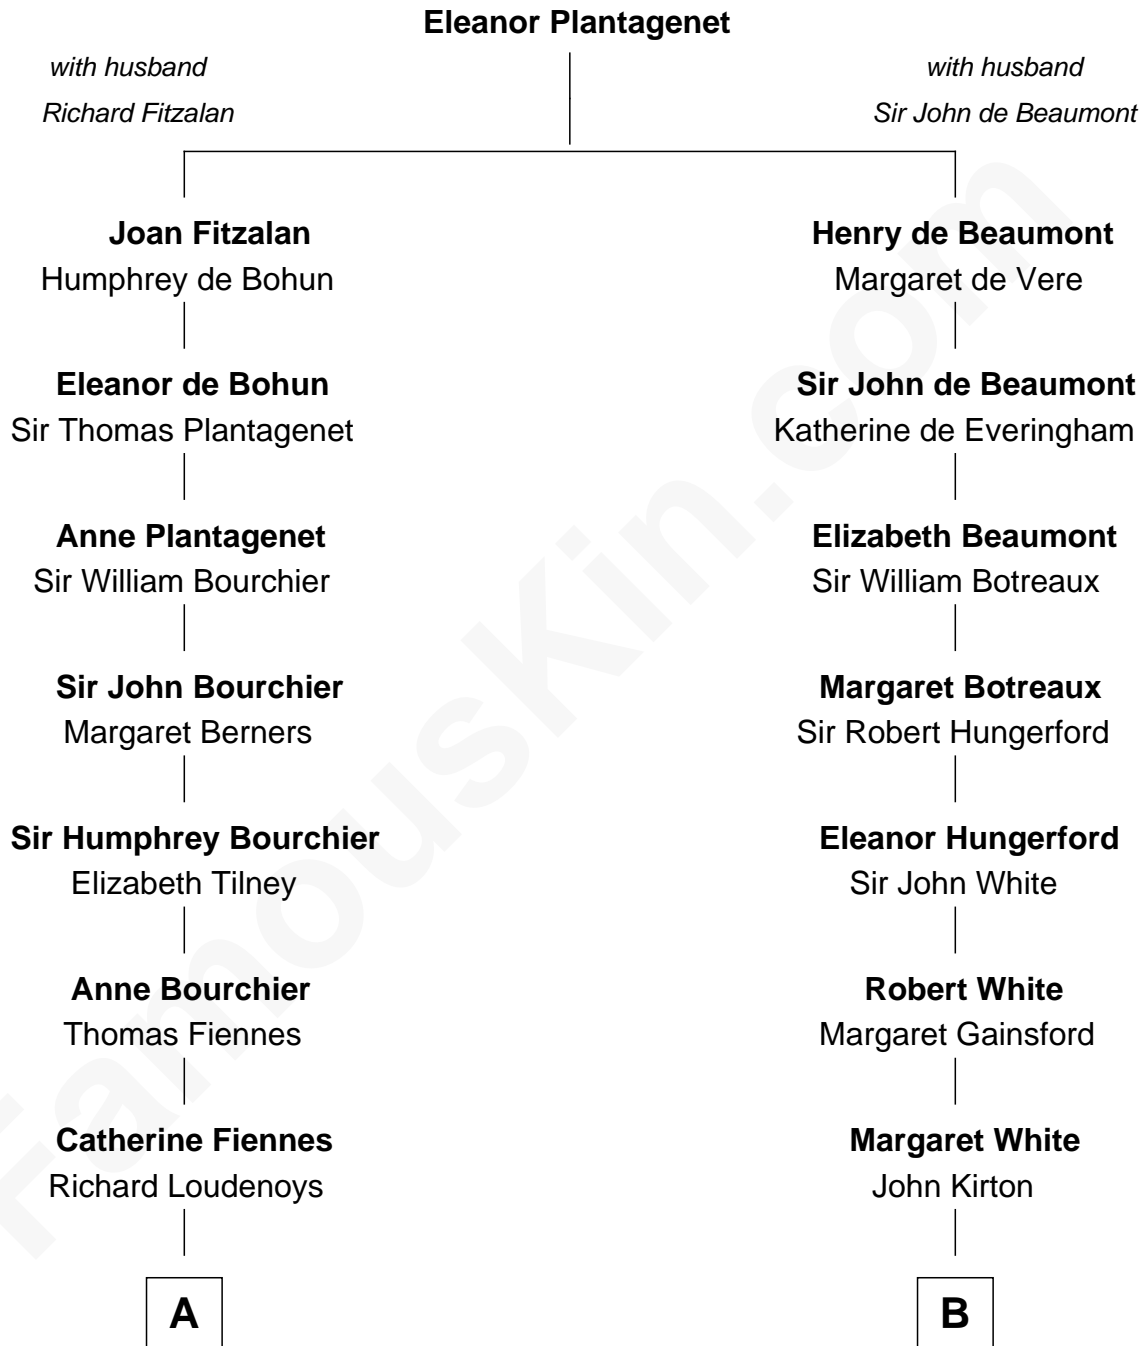

FamousKin.com Relationship Chart of

Anne Baxter

Movie Actress

17th cousin 4 times removed of

Sir Charles Tupper

6th Prime Minister of Canada

FamousKin.com