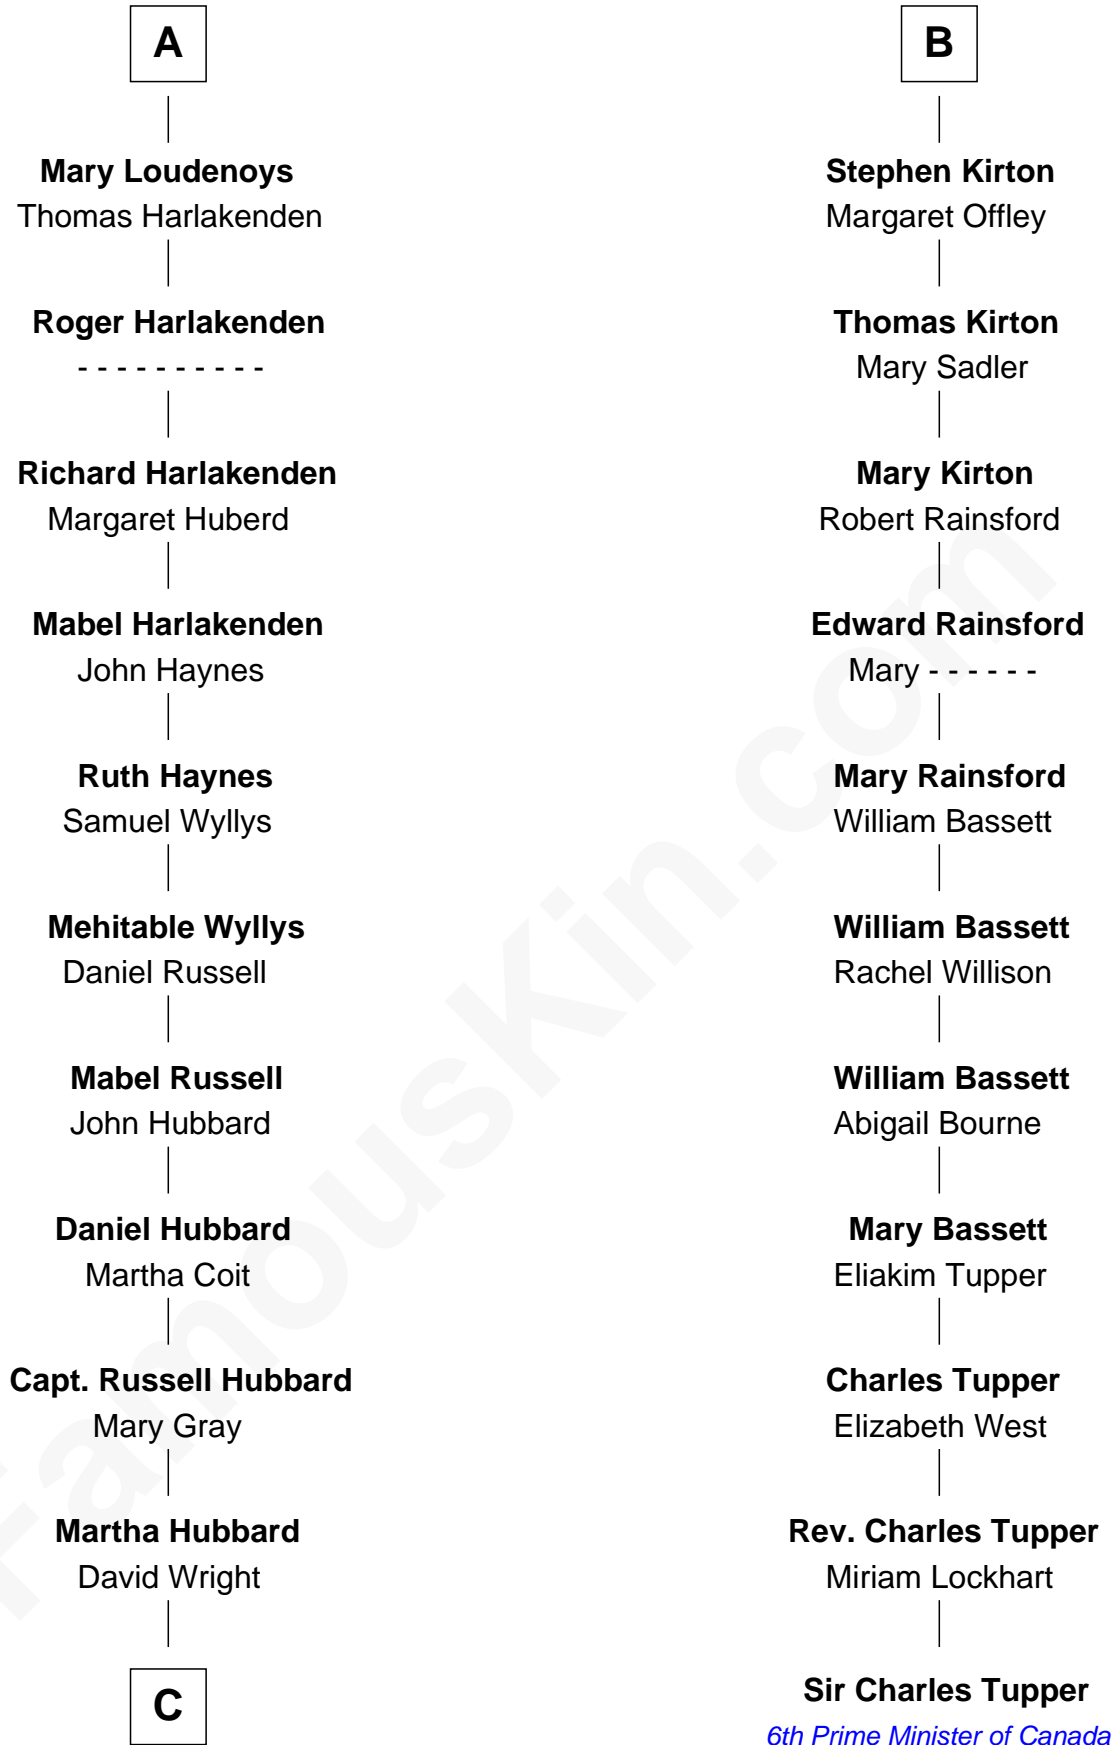

FamousKin.com Relationship Chart of

Anne Baxter

Movie Actress

17th cousin 4 times removed of

Sir Charles Tupper

6th Prime Minister of Canada

FamousKin.com