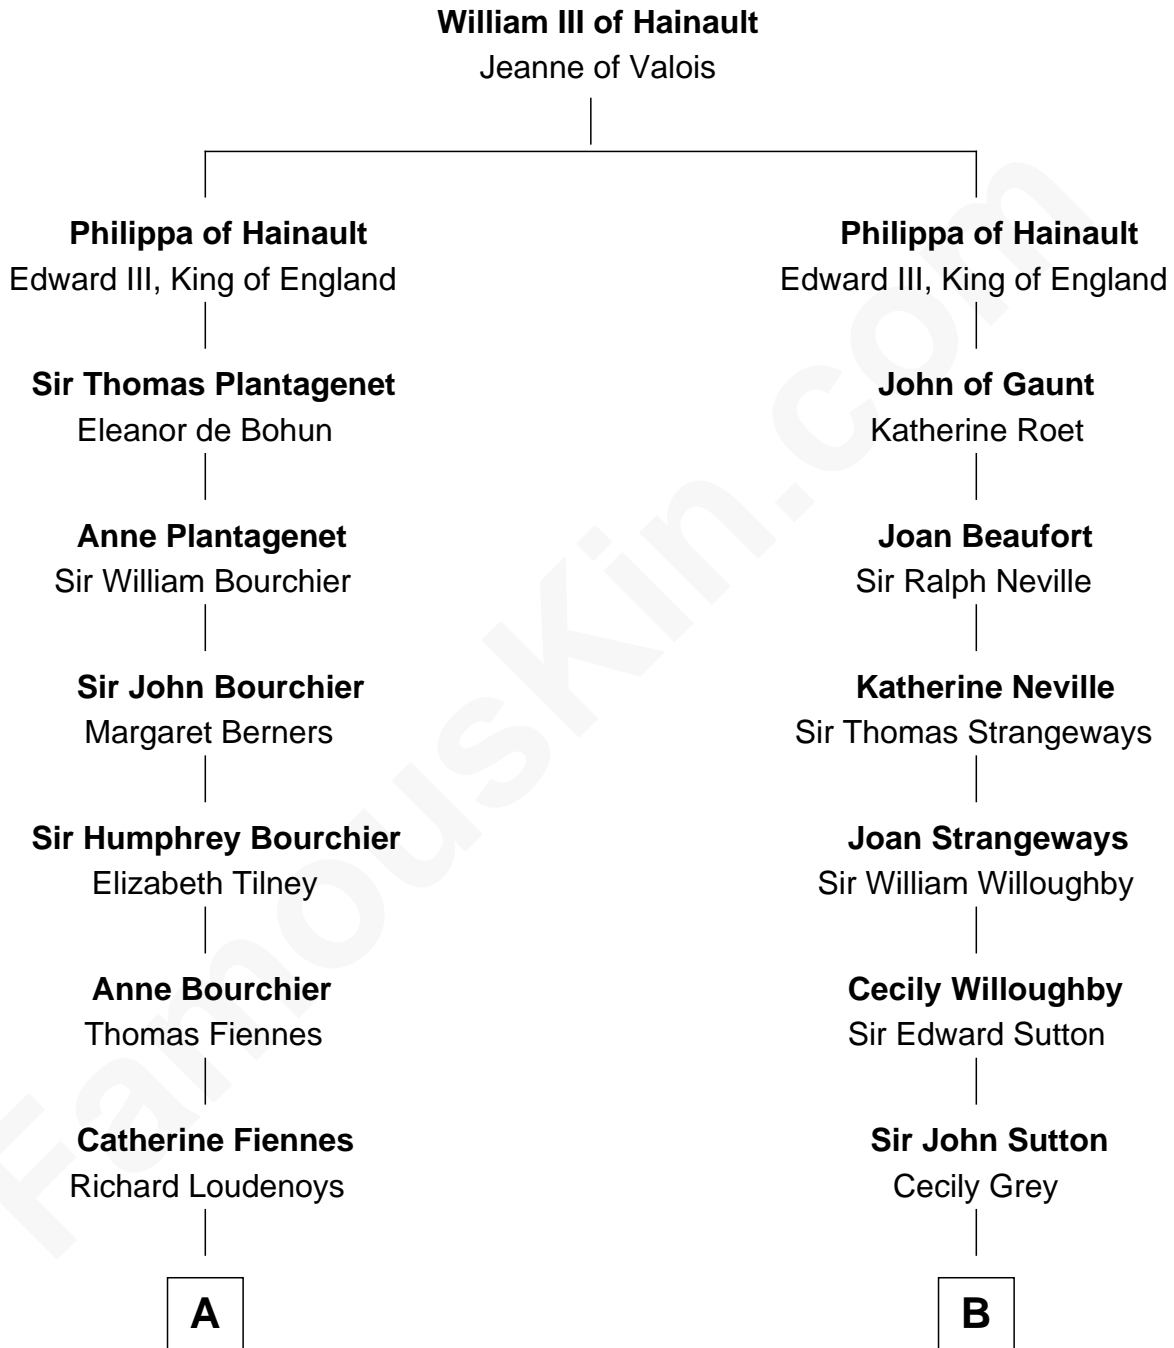

FamousKin.com Relationship Chart of

Anne Baxter
Movie Actress

17th cousin 4 times removed of

Colonel Robert Gould Shaw
U.S. Civil War leader of film "Glory" fame

FamousKin.com