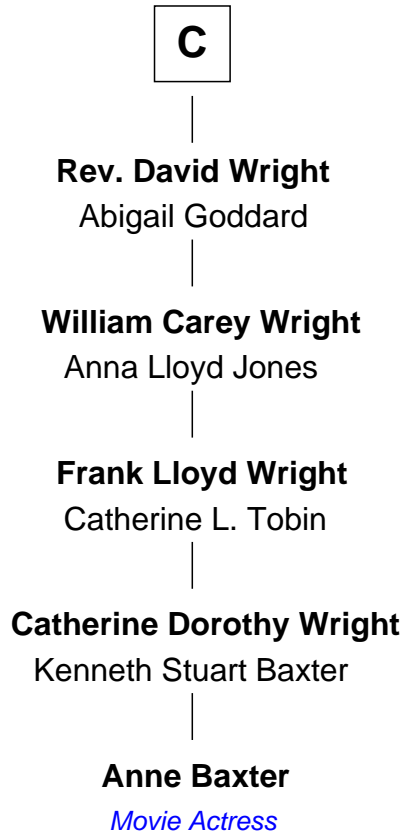

FamousKin.com Relationship Chart of

Anne Baxter
Movie Actress

17th cousin 4 times removed of

Colonel Robert Gould Shaw
U.S. Civil War leader of film "Glory" fame

FamousKin.com