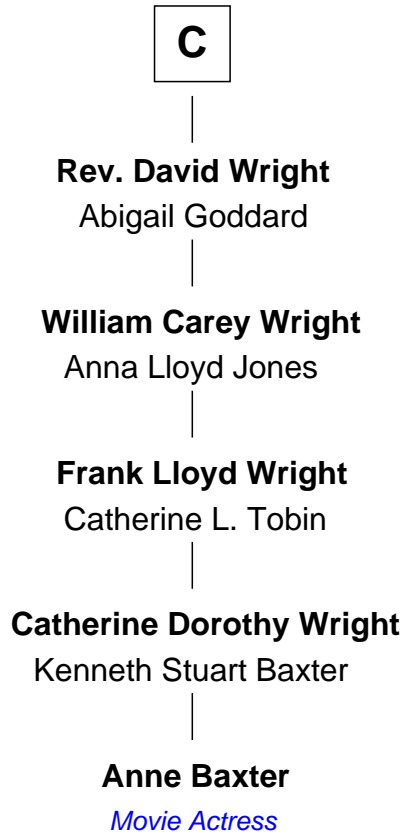

FamousKin.com

Relationship Chart of

Anne Baxter

Movie Actress

17th cousin 4 times removed of

Colonel Robert Gould Shaw

U.S. Civil War leader of film "Glory" fame

FamousKin.com