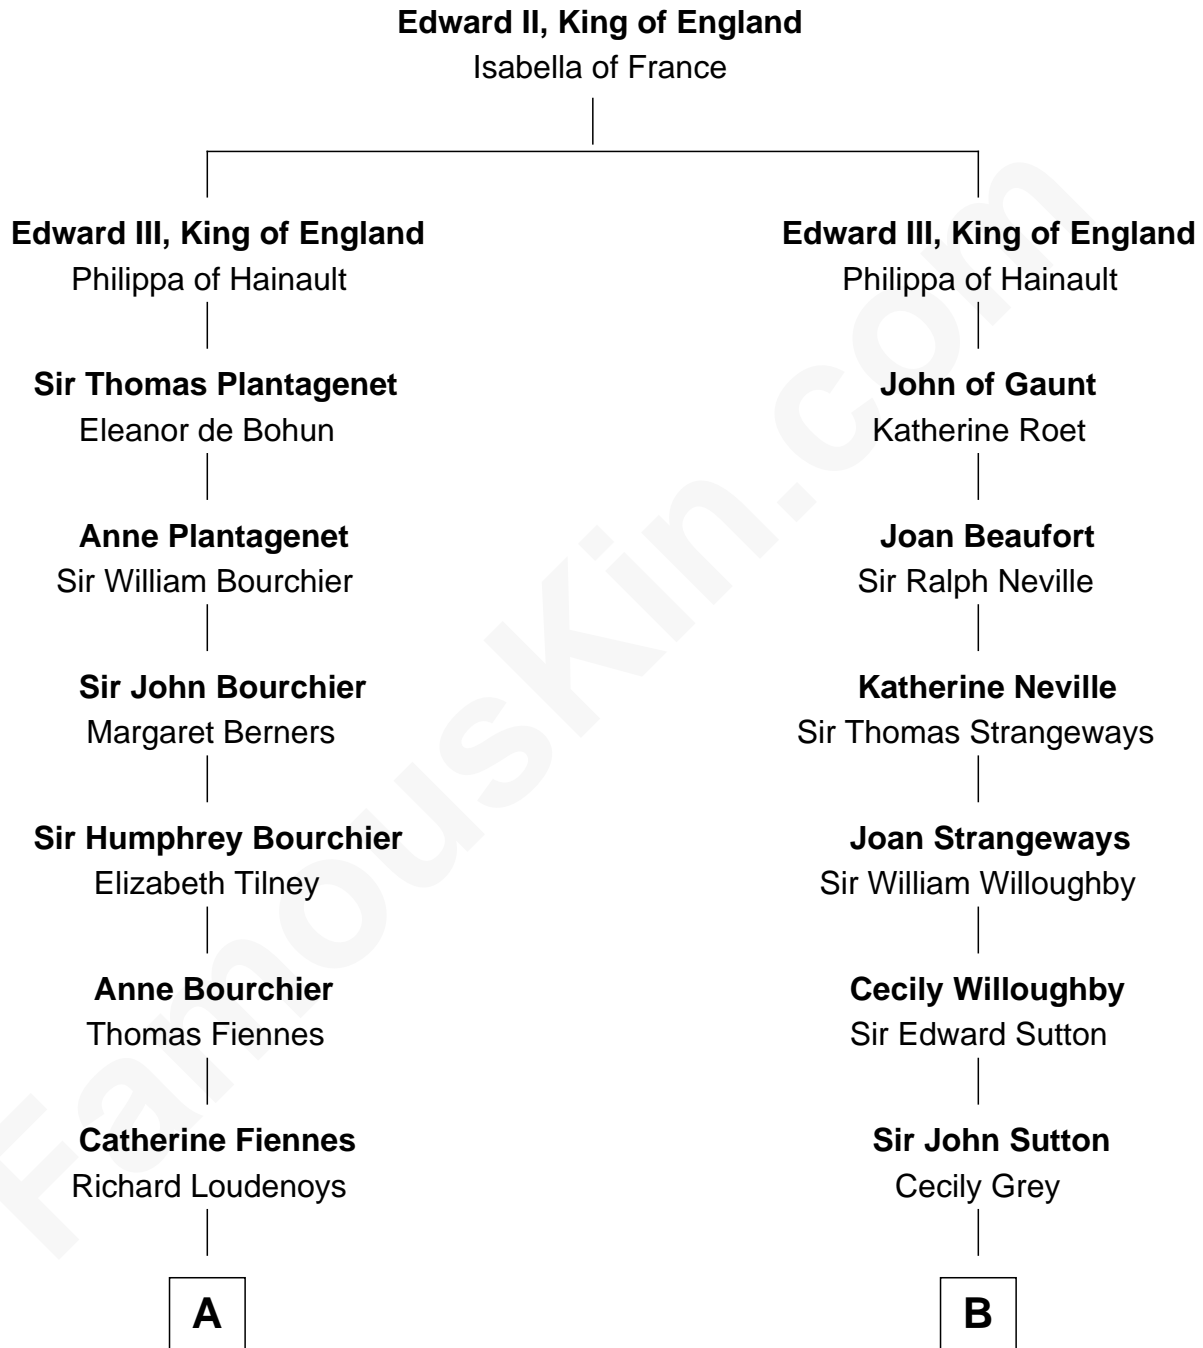

FamousKin.com

Relationship Chart of

Anne Baxter

Movie Actress

17th cousin 4 times removed of

Colonel Robert Gould Shaw

U.S. Civil War leader of film "Glory" fame

FamousKin.com