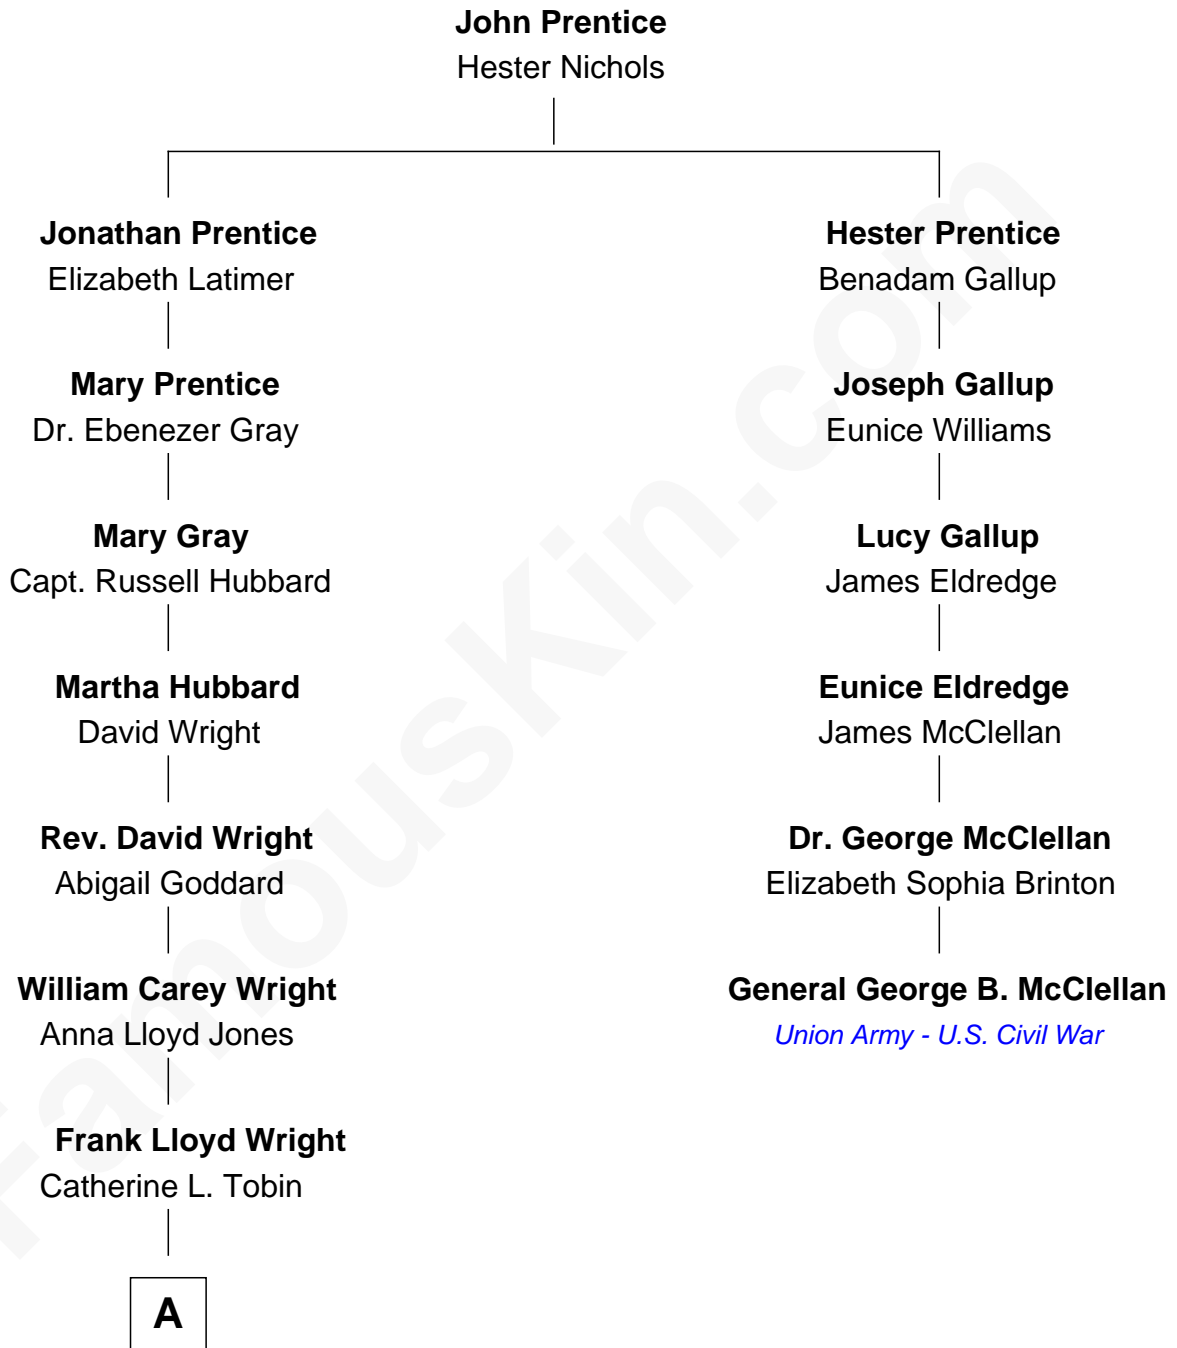

FamousKin.com Relationship Chart of

Anne Baxter
Movie Actress

5th cousin 3 times removed of

General George B. McClellan
Union Army - U.S. Civil War

A

—
Catherine Dorothy Wright

Kenneth Stuart Baxter

—
Anne Baxter

Movie Actress

FamousKin.com