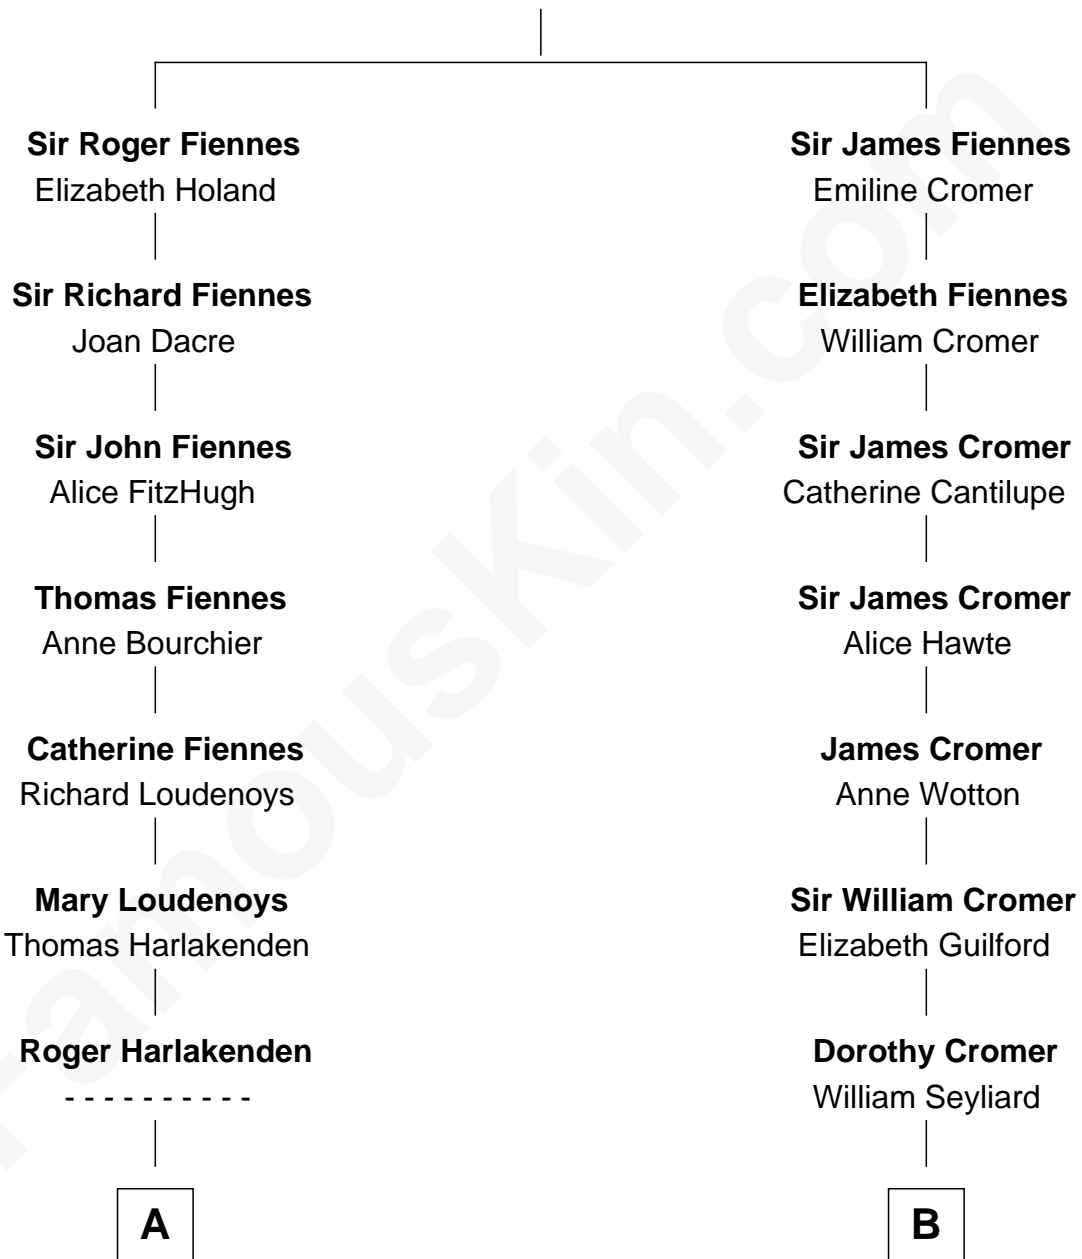

FamousKin.com Relationship Chart of

Anne Baxter

Movie Actress

19th cousin of

George W. Bush

43rd U.S. President

Sir William Fiennes

Elizabeth Batisford

C

Frank Lloyd Wright
Catherine L. Tobin

Catherine Dorothy Wright
Kenneth Stuart Baxter

Anne Baxter
Movie Actress

D

Prescott Sheldon Bush
Dorothy Wear Walker

George Herbert Walker Bush
Barbara Pierce

George W. Bush
43rd U.S. President