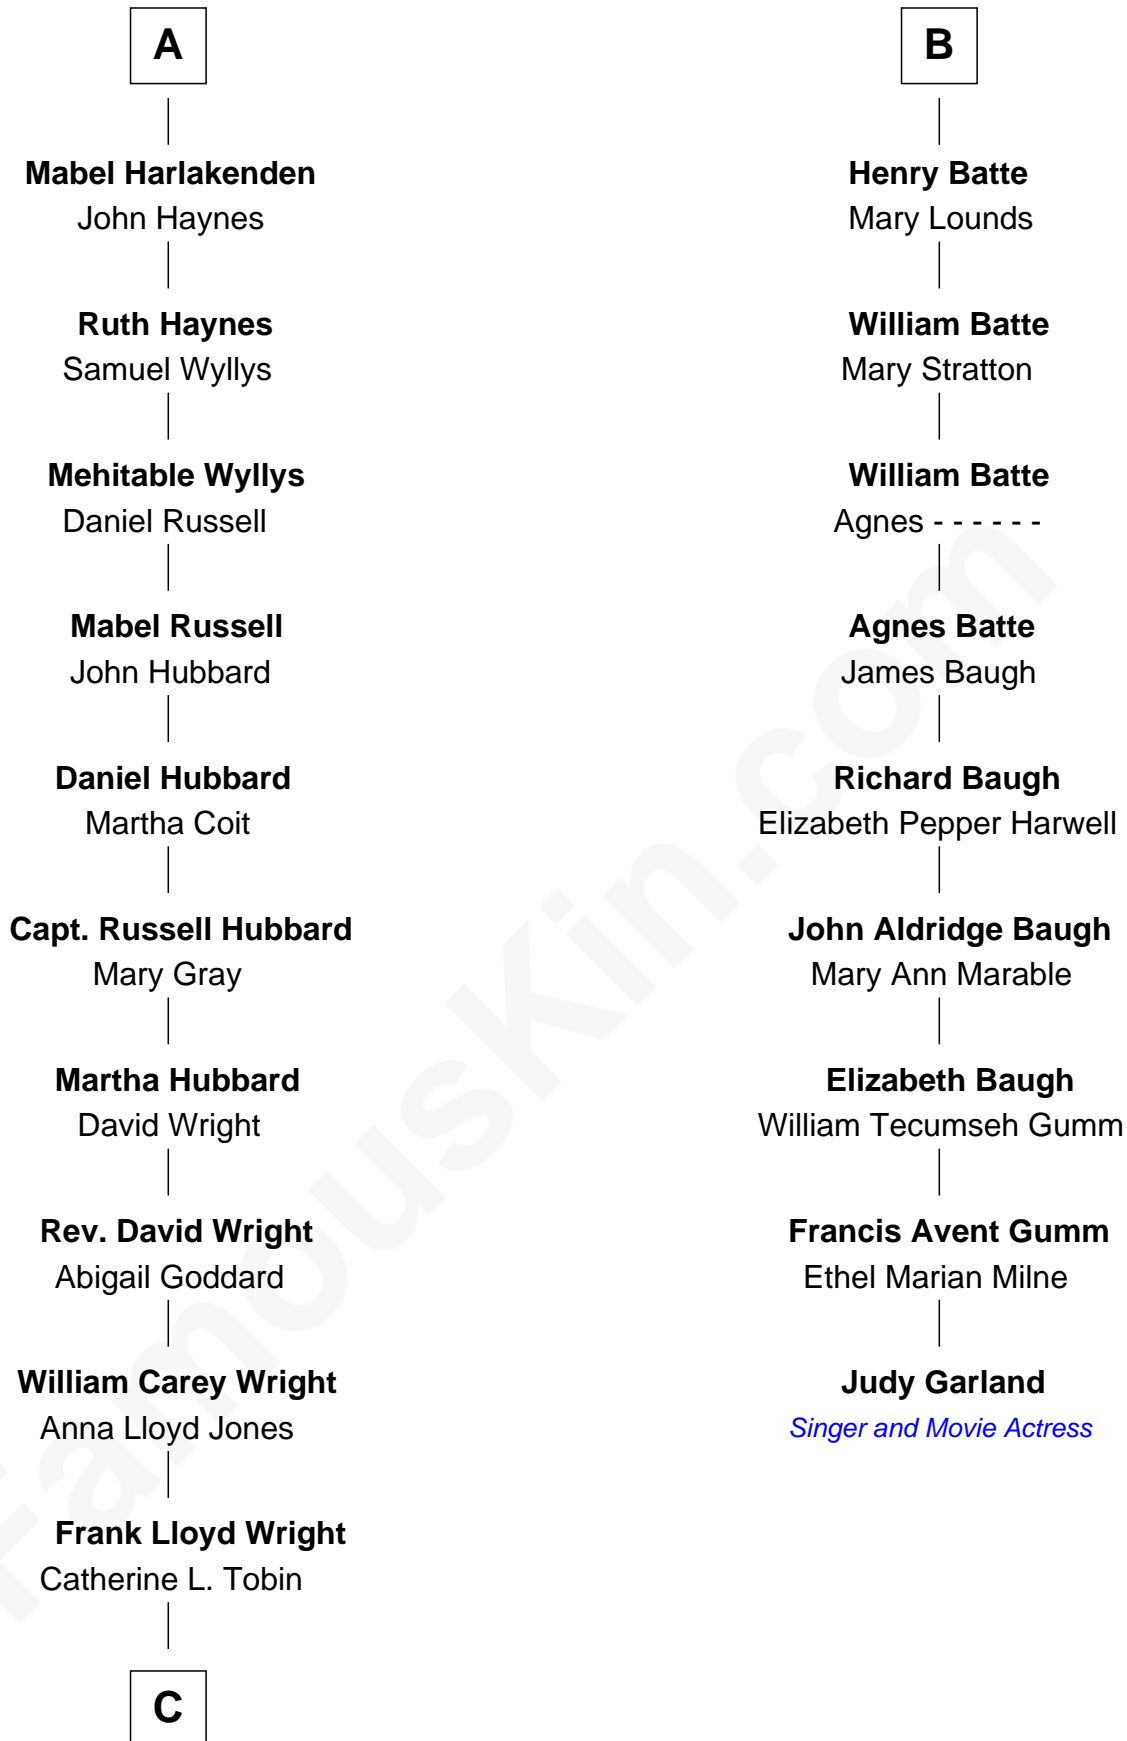

FamousKin.com Relationship Chart of

Anne Baxter

Movie Actress

15th cousin 3 times removed of

Judy Garland

Singer and Movie Actress

Sir William FitzHugh

Margery Willoughby

Joan Constable

Sir William Mallory

Sir John Mallory

Margaret Thwaites

Sir William Mallory

Jane Norton

Sir William Mallory

Ursula Gale

Thomas Mallory

Elizabeth Vaughan

Martha Mallory

John Batte

B

C

—
Catherine Dorothy Wright

Kenneth Stuart Baxter