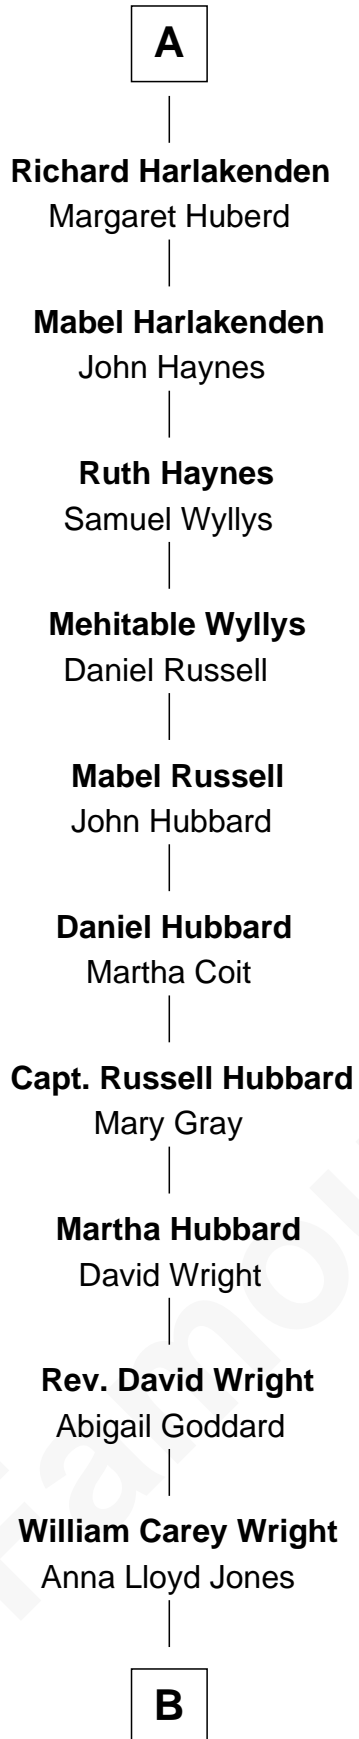

# FamousKin.com Relationship Chart of

**Anne Baxter**

*Movie Actress*

**MAYFLOWER**

7th cousin 12 times removed of

**Richard More**

*(c1614 - c1696) Mayflower passenger 1620*

**Sir Thomas Dacre**

Philippe Neville

**Sir Thomas Dacre**

Elizabeth Bowett

**Joan Dacre**

Sir Richard Fiennes

**Sir John Fiennes**

Alice FitzHugh

**Thomas Fiennes**

Thomas Clifford

**Matilda Clifford**

Sir Edmund Sutton

**Dorothy Sutton**

Richard Wrottesley

**Joan Wrottesley**

Richard Cresset

**Margaret Cresset**

Thomas More

**Jasper More**

Elizabeth Smalley

**Katherine More**

Col. Samuel More

**Richard More**

*Mayflower passenger 1620*

**B**