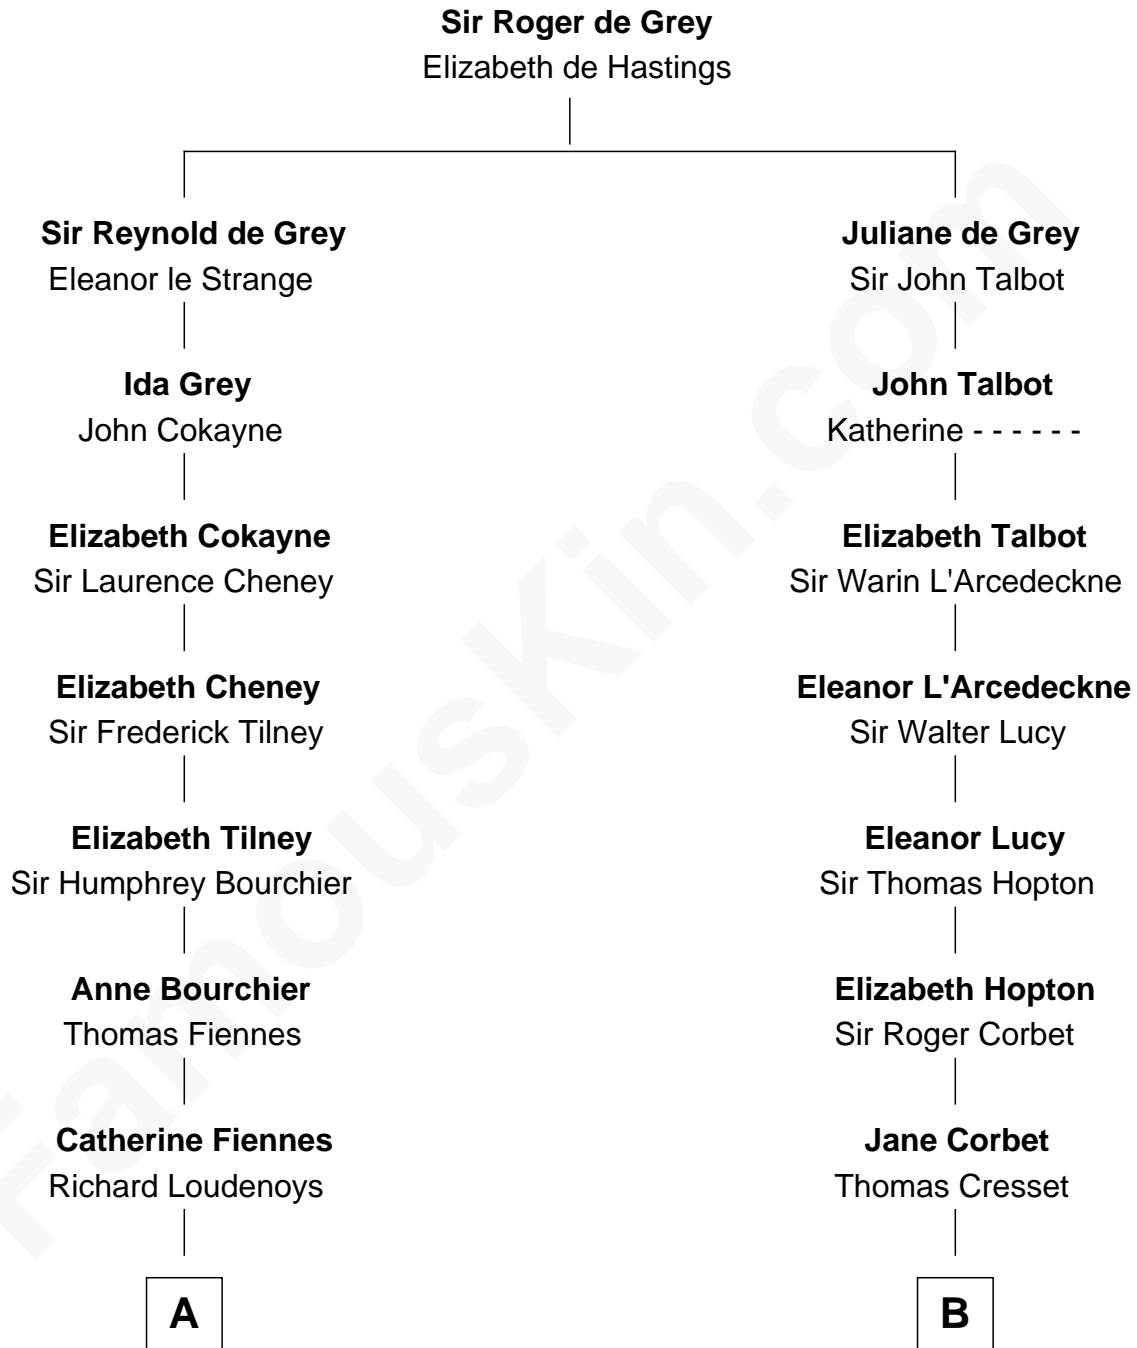

FamousKin.com Relationship Chart of

Anne Baxter

Movie Actress

MAYFLOWER

11th cousin 10 times removed of

Richard More

(c1614 - c1696) Mayflower passenger 1620

FamousKin.com