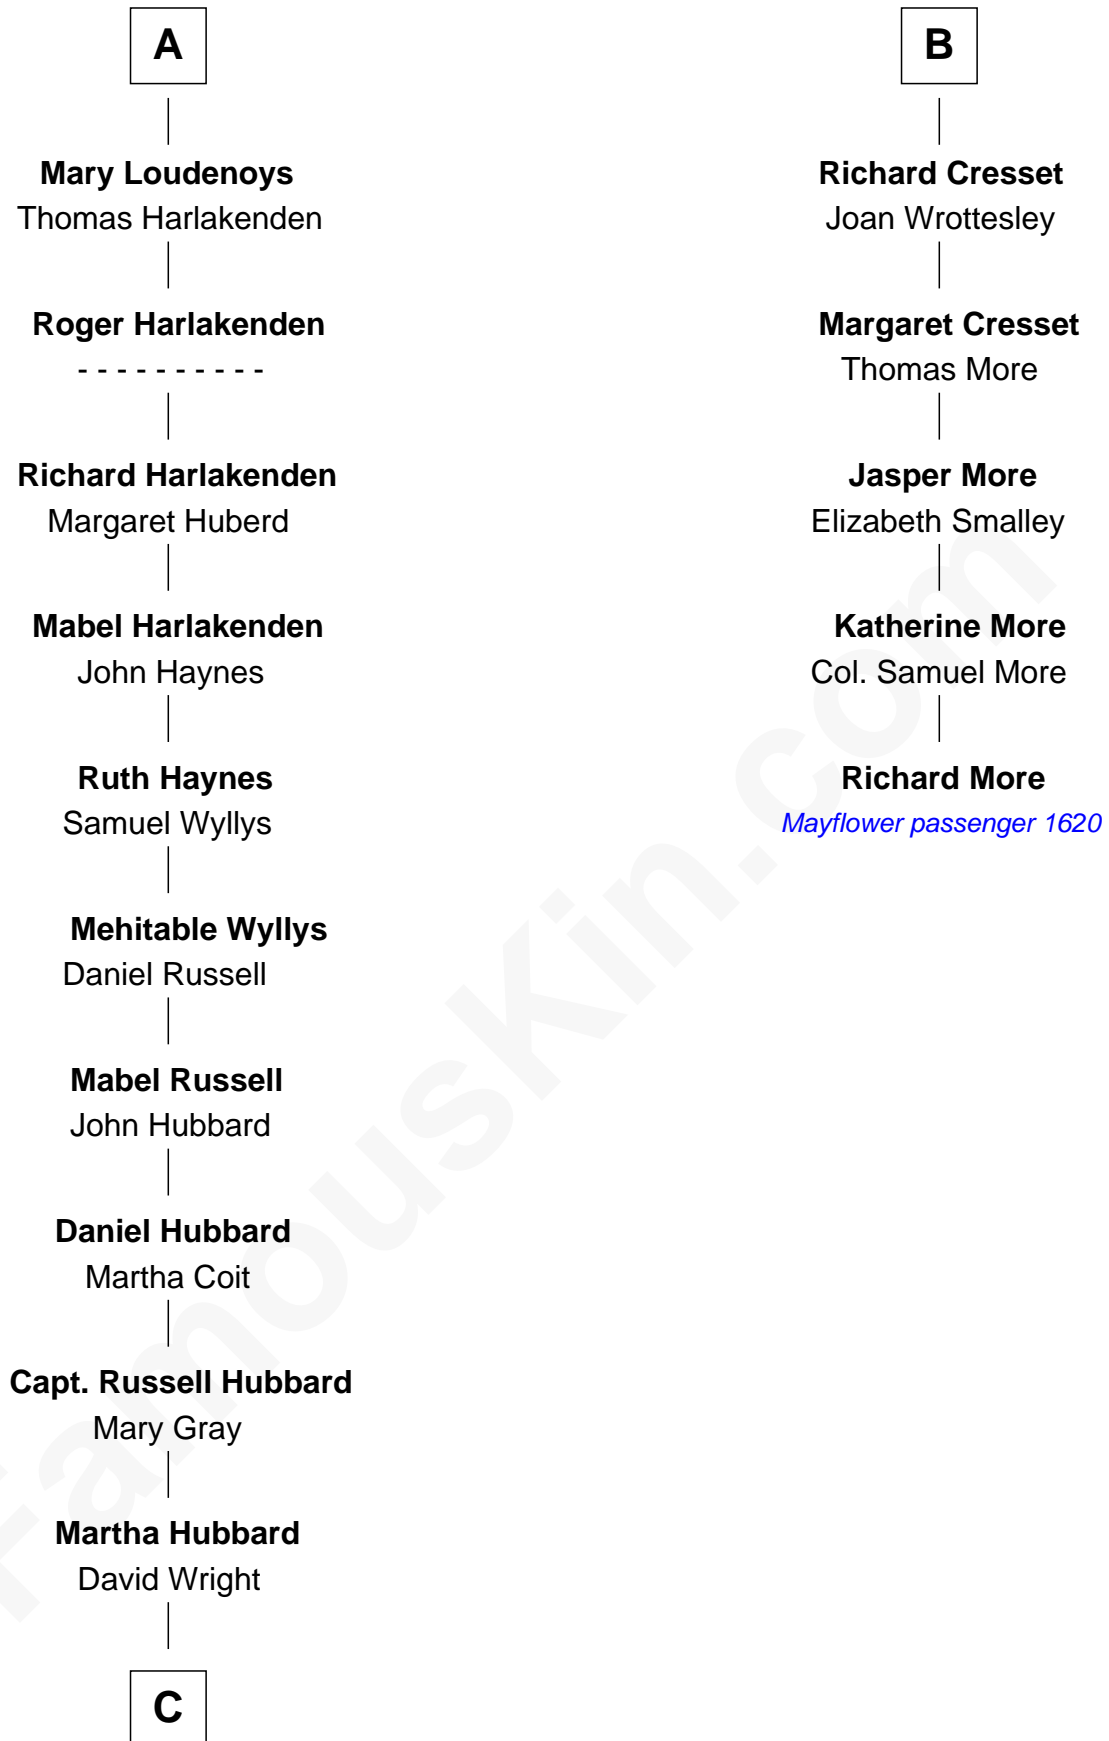

FamousKin.com Relationship Chart of

Anne Baxter

Movie Actress

MAYFLOWER

11th cousin 10 times removed of

Richard More

(c1614 - c1696) Mayflower passenger 1620

FamousKin.com