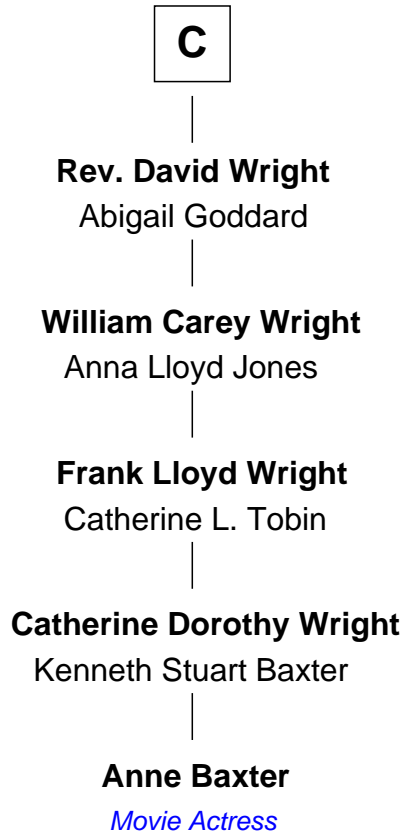

FamousKin.com Relationship Chart of

Anne Baxter

Movie Actress

MAYFLOWER

10th cousin 11 times removed of

Richard More

(c1614 - c1696) Mayflower passenger 1620

Sir Ralph de Neville

Alice de Audley

Sir John de Neville

Maude de Percy

Sir Ralph Neville

Joan Beaufort

Sir Richard Neville

Alice Montagu

Alice de Neville

Sir Henry FitzHugh

Alice FitzHugh

Sir John Fiennes

Thomas Fiennes

Anne Bouchier

Catherine Fiennes

Richard Loudenoys

A

Matilda Clifford

Sir Edmund Sutton

Dorothy Sutton

Richard Wrottesley

Joan Wrottesley

Richard Cresset

B

FamousKin.com