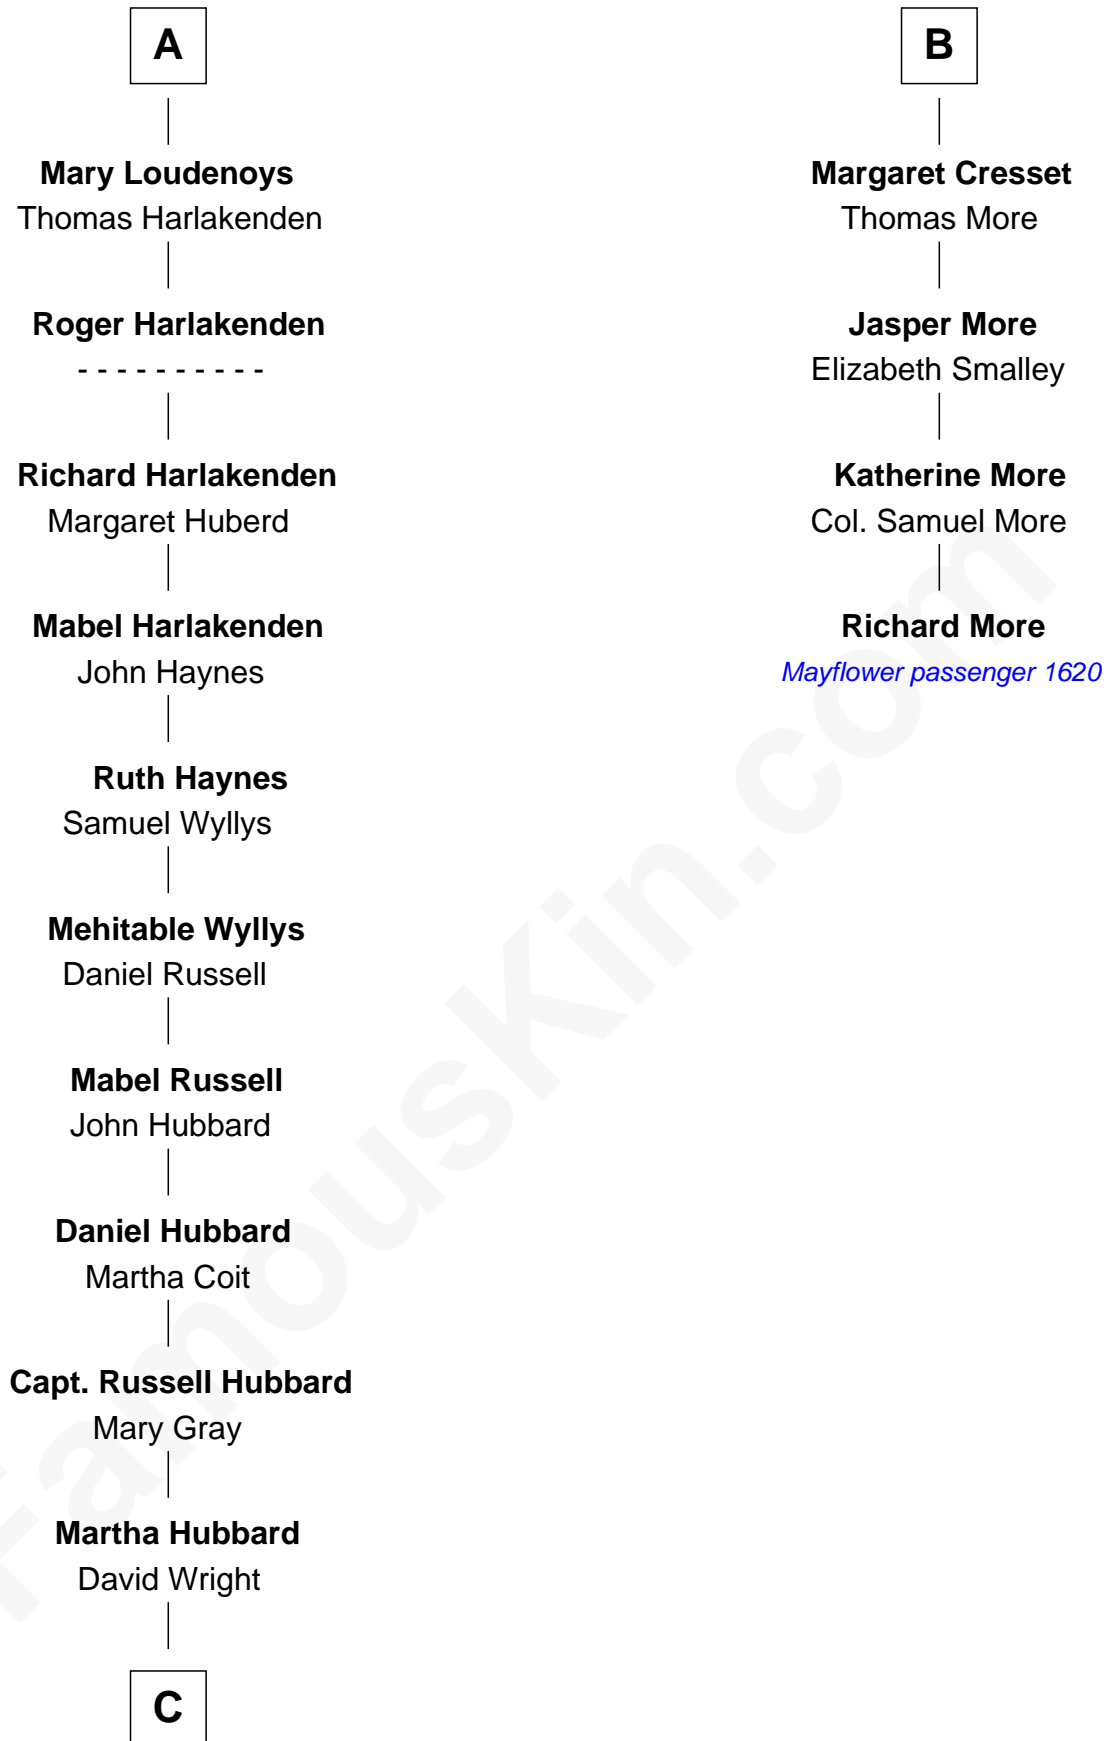

FamousKin.com Relationship Chart of

Anne Baxter

Movie Actress

MAYFLOWER

10th cousin 11 times removed of

Richard More

(c1614 - c1696) Mayflower passenger 1620

Sir Ralph de Neville

Alice de Audley

Sir John de Neville

Maude de Percy

Sir Ralph Neville

Joan Beaufort

Sir Richard Neville

Alice Montagu

Alice de Neville

Matilda Clifford

Sir Edmund Sutton

Dorothy Sutton

Richard Wrottesley

Joan Wrottesley

Richard Cresset

B

FamousKin.com