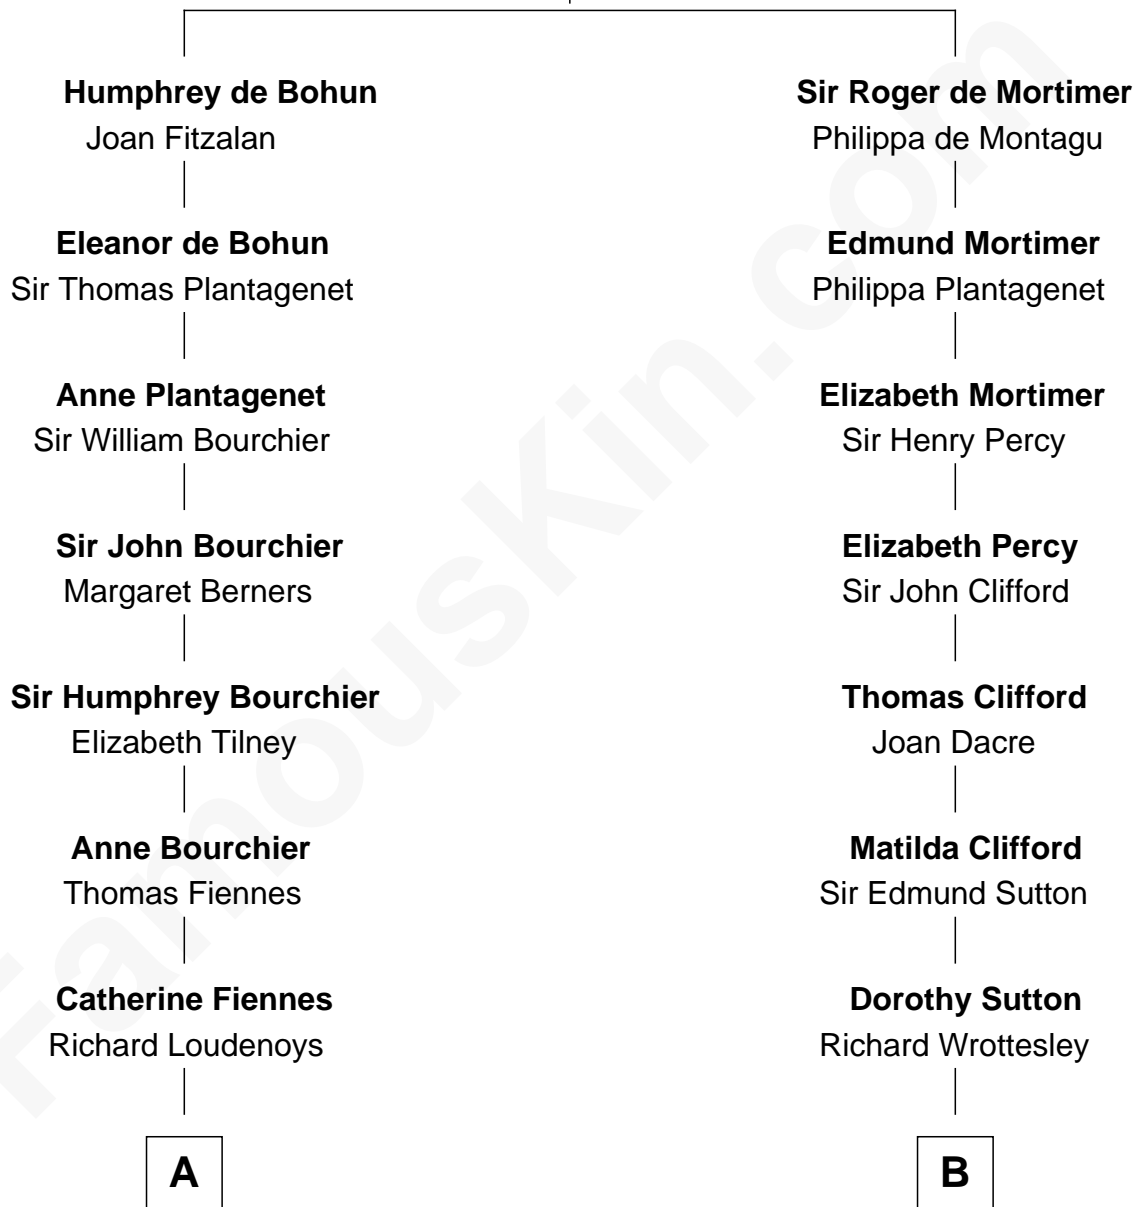

FamousKin.com Relationship Chart of

Anne Baxter

Movie Actress

MAYFLOWER

11th cousin 10 times removed of

Richard More

(c1614 - c1696) Mayflower passenger 1620

Elizabeth de Badlesmere

with husband
Sir William de Bohun

with husband
Sir Edmund Mortimer

FamousKin.com