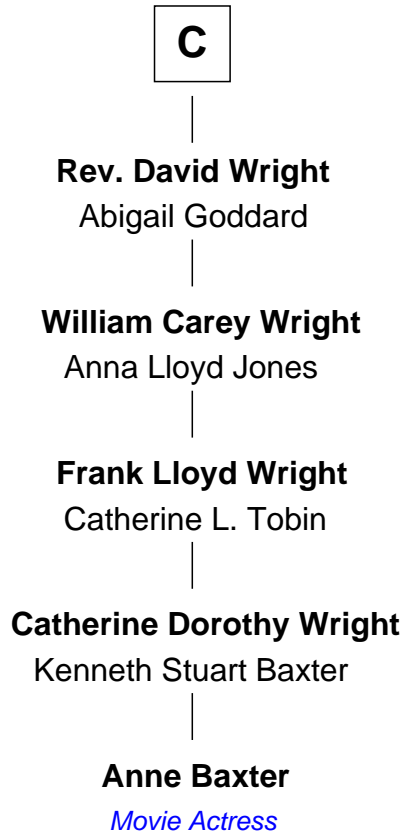

FamousKin.com Relationship Chart of

Anne Baxter

Movie Actress

MAYFLOWER

11th cousin 10 times removed of

Richard More

(c1614 - c1696) Mayflower passenger 1620

Elizabeth de Badlesmere

with husband
Sir William de Bohun

with husband
Sir Edmund Mortimer

FamousKin.com