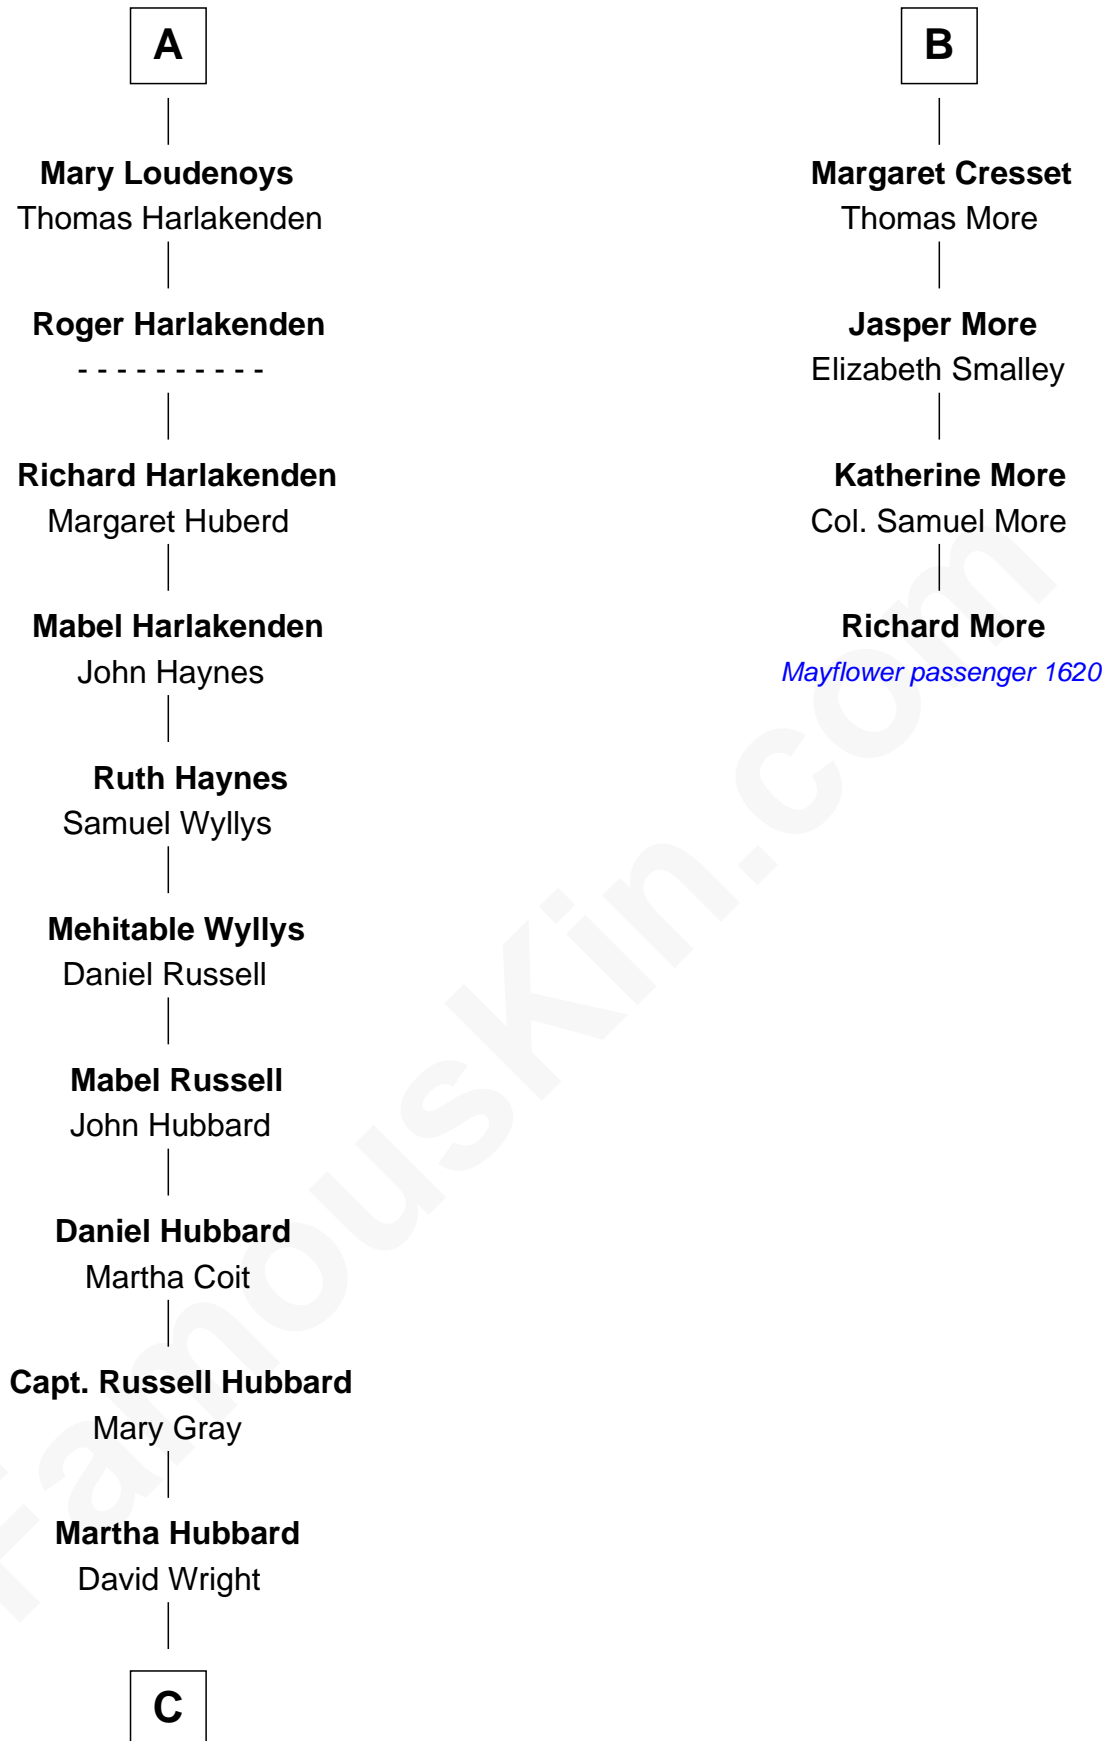

FamousKin.com Relationship Chart of

Anne Baxter

Movie Actress

MAYFLOWER

10th cousin 11 times removed of

Richard More

(c1614 - c1696) Mayflower passenger 1620

Sir Henry de Percy

Idoine de Clifford

FamousKin.com