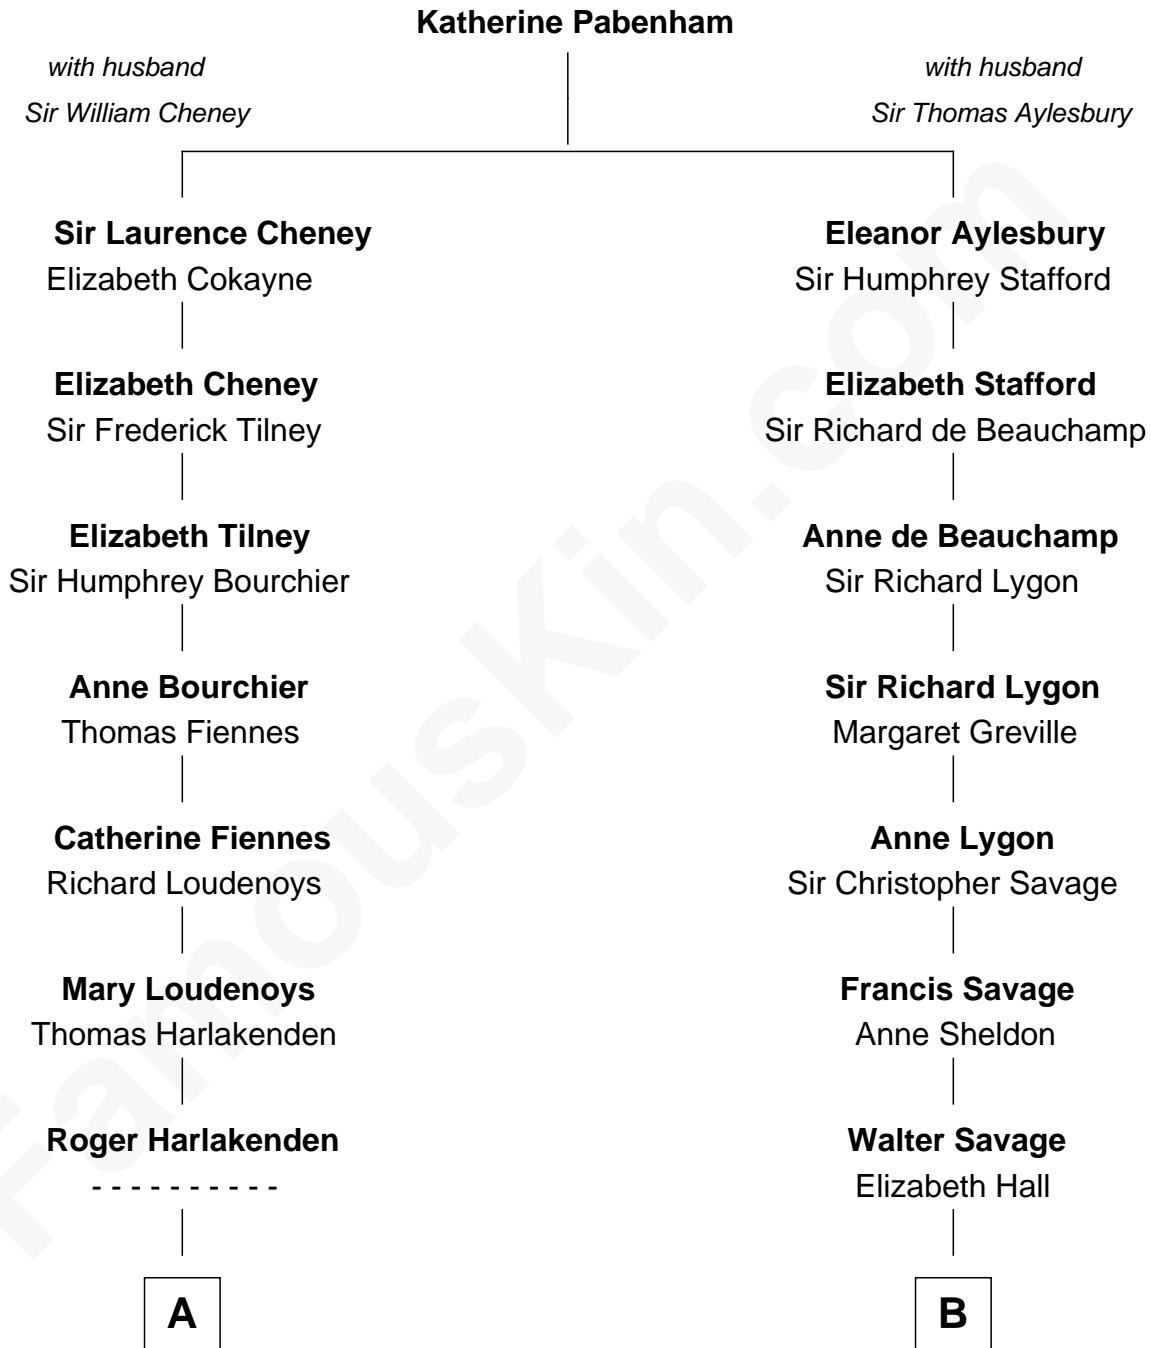

FamousKin.com Relationship Chart of

Anne Baxter
Movie Actress

17th cousin 2 times removed of

Adlai Stevenson II
31st Governor of Illinois

C

Frank Lloyd Wright
Catherine L. Tobin

Catherine Dorothy Wright
Kenneth Stuart Baxter

Anne Baxter
Movie Actress

FamousKin.com