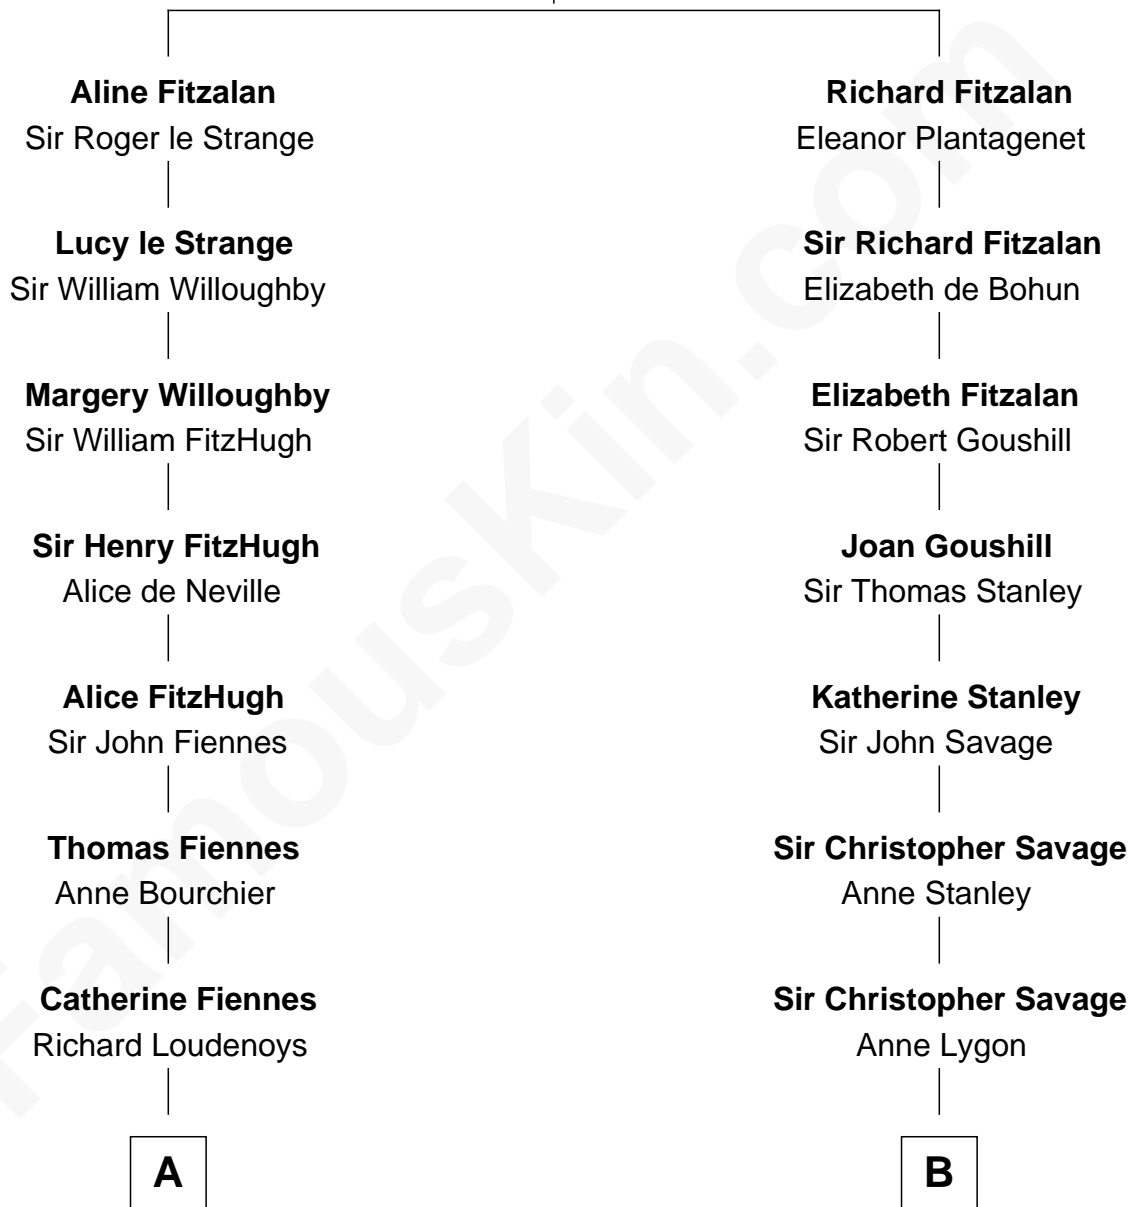

# FamousKin.com Relationship Chart of

**Anne Baxter**

*Movie Actress*

19th cousin 2 times removed of

**Adlai Stevenson II**

*31st Governor of Illinois*

**Edmund Fitzalan**

Alice de Warenne

**C**

**Rev. David Wright**

Abigail Goddard

**William Carey Wright**

Anna Lloyd Jones

**Frank Lloyd Wright**

Catherine L. Tobin

**Catherine Dorothy Wright**

Kenneth Stuart Baxter

**Anne Baxter**

*Movie Actress*

**D**

**Letitia Green**

Adlai Ewing Stevenson

**Lewis Green Stevenson**

Helen Louise Davis