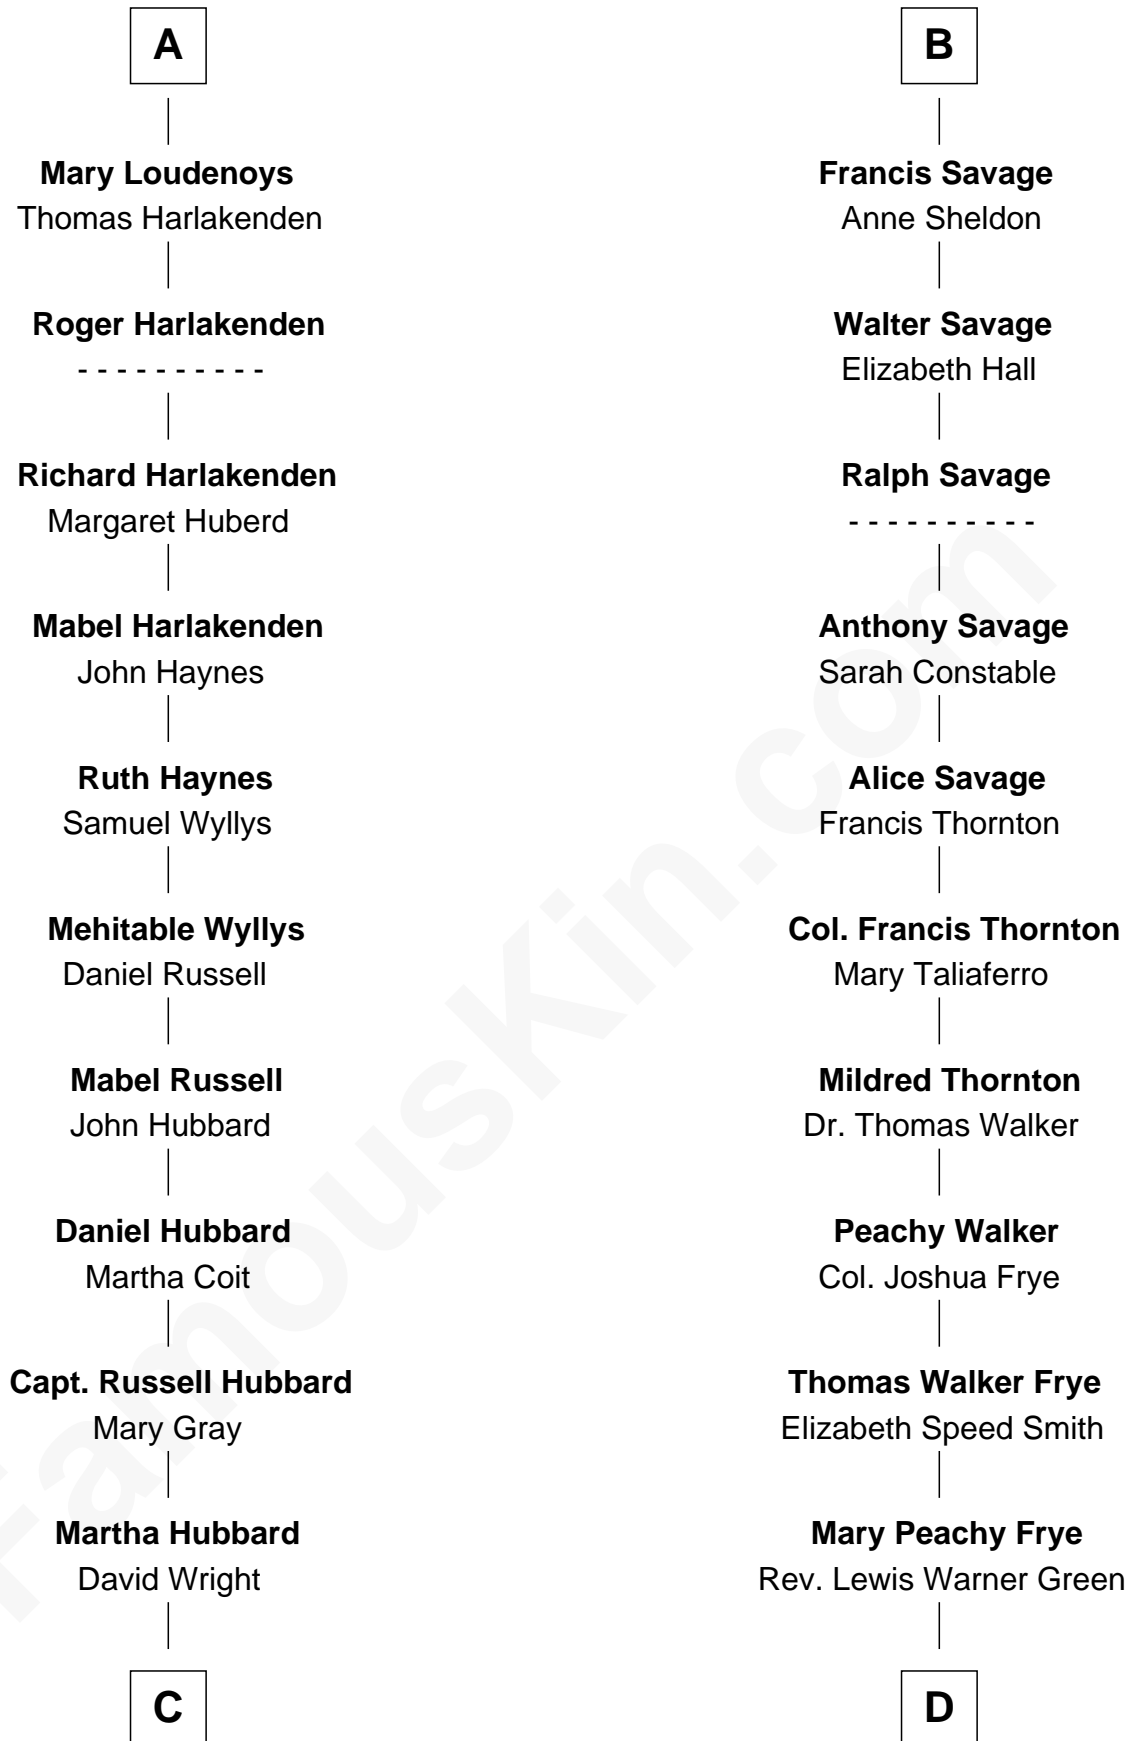

# FamousKin.com Relationship Chart of

**Anne Baxter**

*Movie Actress*

19th cousin 2 times removed of

**Adlai Stevenson II**

*31st Governor of Illinois*

**Edmund Fitzalan**

Alice de Warenne

**C**

**Rev. David Wright**

Abigail Goddard

**William Carey Wright**

Anna Lloyd Jones

**Frank Lloyd Wright**

Catherine L. Tobin

**Catherine Dorothy Wright**

Kenneth Stuart Baxter

**Anne Baxter**

*Movie Actress*

**D**

**Letitia Green**

Adlai Ewing Stevenson

**Lewis Green Stevenson**

Helen Louise Davis