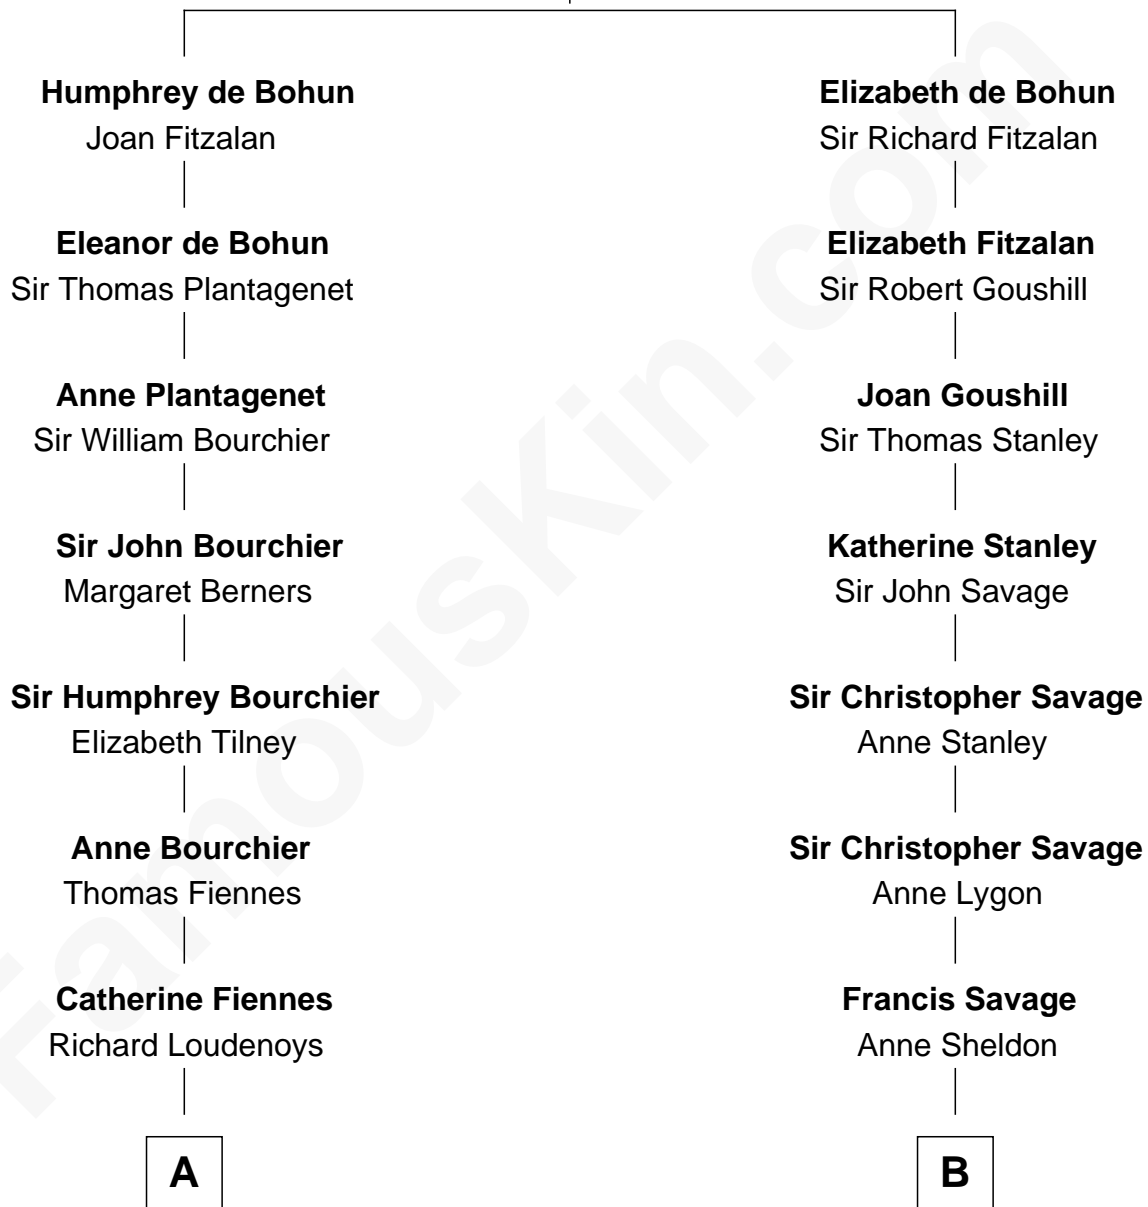

FamousKin.com Relationship Chart of

Anne Baxter

Movie Actress

18th cousin 3 times removed of

Adlai Stevenson II

31st Governor of Illinois

Sir William de Bohun
Elizabeth de Badlesmere

FamousKin.com