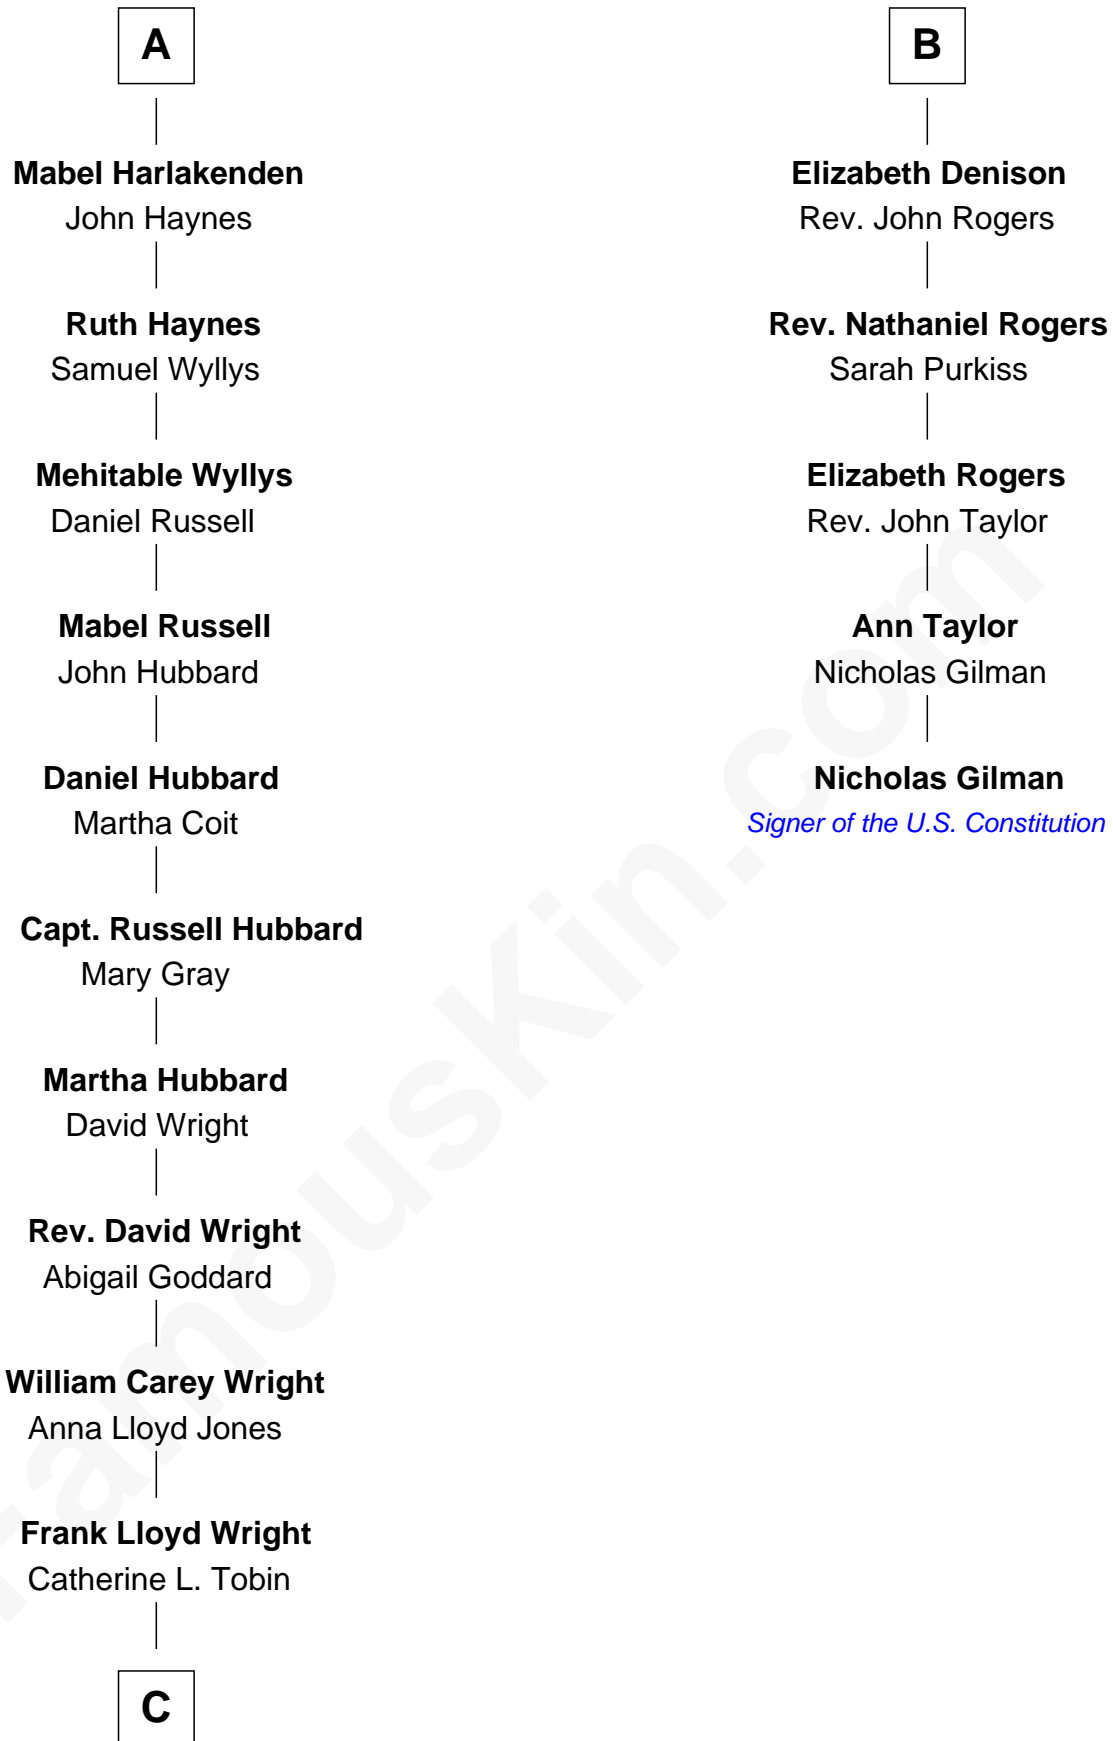

FamousKin.com Relationship Chart of

Anne Baxter
Movie Actress

11th cousin 7 times removed of

Nicholas Gilman
Signer of the U.S. Constitution

C

—
Catherine Dorothy Wright

Kenneth Stuart Baxter

—
Anne Baxter

Movie Actress

FamousKin.com