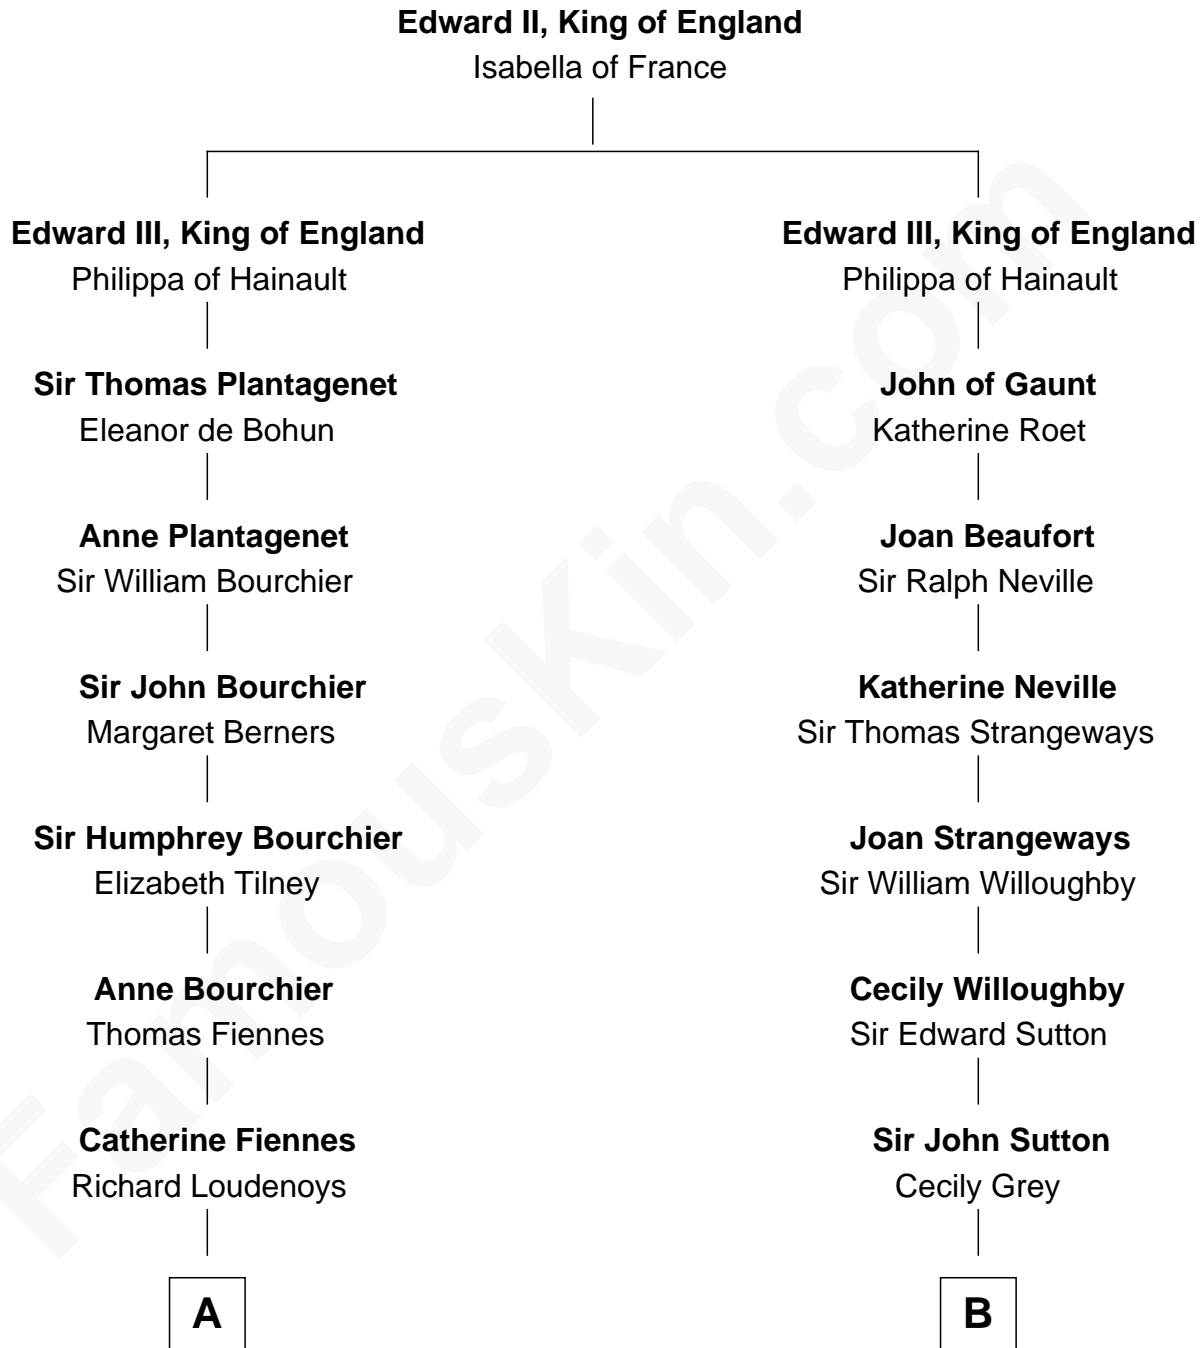

# FamousKin.com Relationship Chart of

**Anne Baxter**  
*Movie Actress*

19th cousin 2 times removed of

**Tennessee Williams**  
*Author of A Streetcar Named Desire*

**C**

**Rev. David Wright**

Abigail Goddard

**William Carey Wright**

Anna Lloyd Jones

**Frank Lloyd Wright**

Catherine L. Tobin

**Catherine Dorothy Wright**

Kenneth Stuart Baxter

**Anne Baxter**

*Movie Actress*